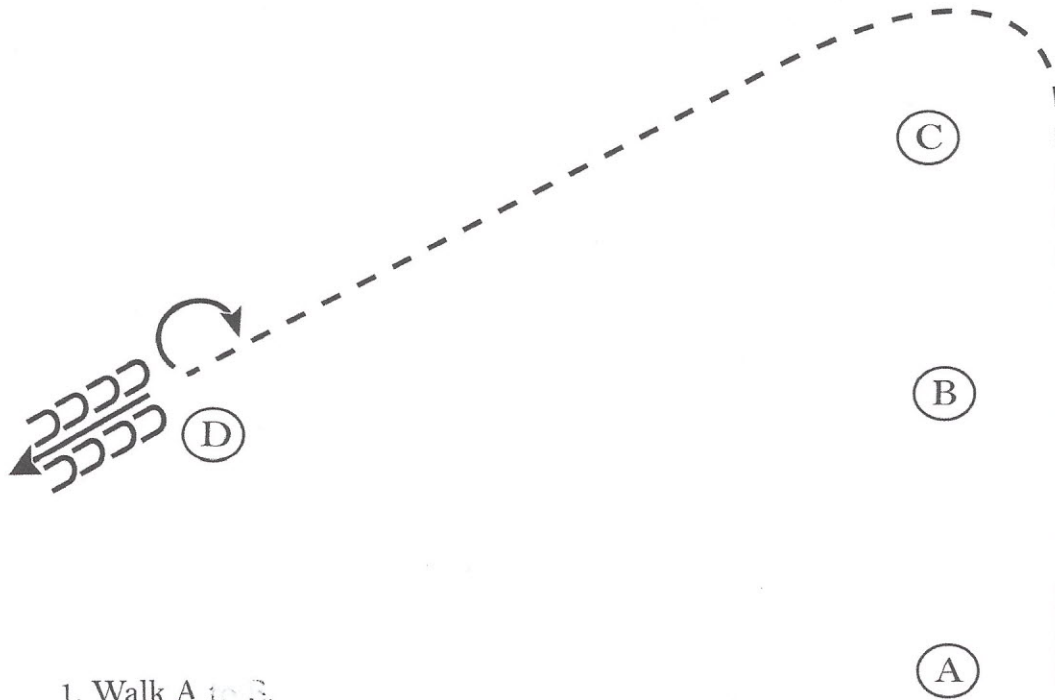

ETI Corral 101

#90 W/T Medal Class (19 & Over ATR)

Show Date: 09-19-2021

www.HorseShowPatterns.com

www.HorseShowPatterns.com

1. Walk A to B.
2. At B ~~turn~~ curve around C to D.
3. At D perform a 180 degree turn to the right.
4. Back 4 steps.

Walk
Jog	-----
Extended Jog	-----
Lope	————
Leg Yield	
Lead Change	↘
Back	←←←←
Marker	(B)
Sidepass	←- - - - -

[WH/WT-10]

Pattern Provided by:
Dawn Surprenant