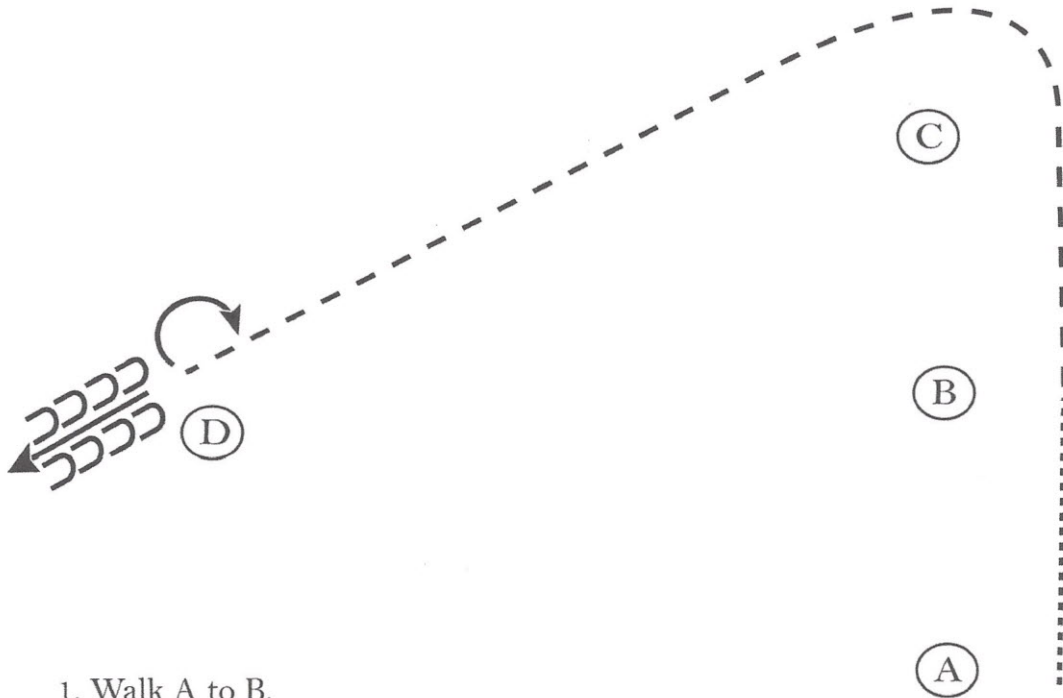

# ETI Corral 101

## #91 W/T/Medal Class (Open)

Show Date: 09-19-2021

www.HorseShowPatterns.com

www.HorseShowPatterns.com

1. Walk A to B.
2. At B ~~set~~ around C to D.
3. At D perform a 180 degree turn to the right.
4. Back 4 steps.

Walk	.....
Jog	-----
Extended Jog	—————
Lope	—————
Leg Yield	
Lead Change	———/———
Back	←←←←
Marker	(B)
Sidepass	←———←

[WH/WT-10]

Pattern Provided by:  
*Dawn Surprenant*