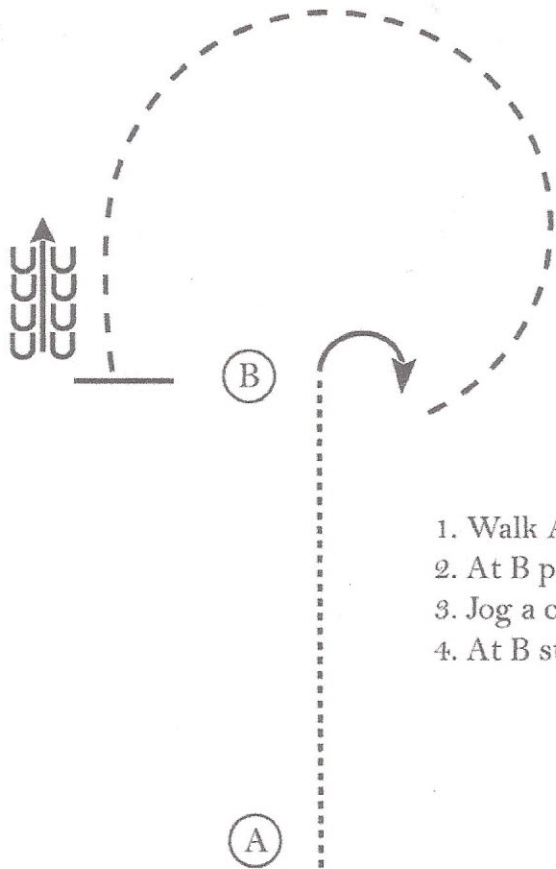

ETI Corral 101

#92 W/T Medal Class (13 - 18)

Show Date: 5-15-2022

www.HorseShowPatterns.com

www.HorseShowPatterns.com

1. Walk A to B
2. At B perform a 90 degree turn to the right
3. Jog a circle around B
4. At B stop and back 4 steps

Walk
Jog	-----
Extended Jog	-----
Lope	—————
Leg Yield	
Lead Change	⋈
Back	← 3333 3333
Marker	(B)
Sidepass	←-----→

[WH/WT-7]

Pattern Provided by:
Dawn Surprenant