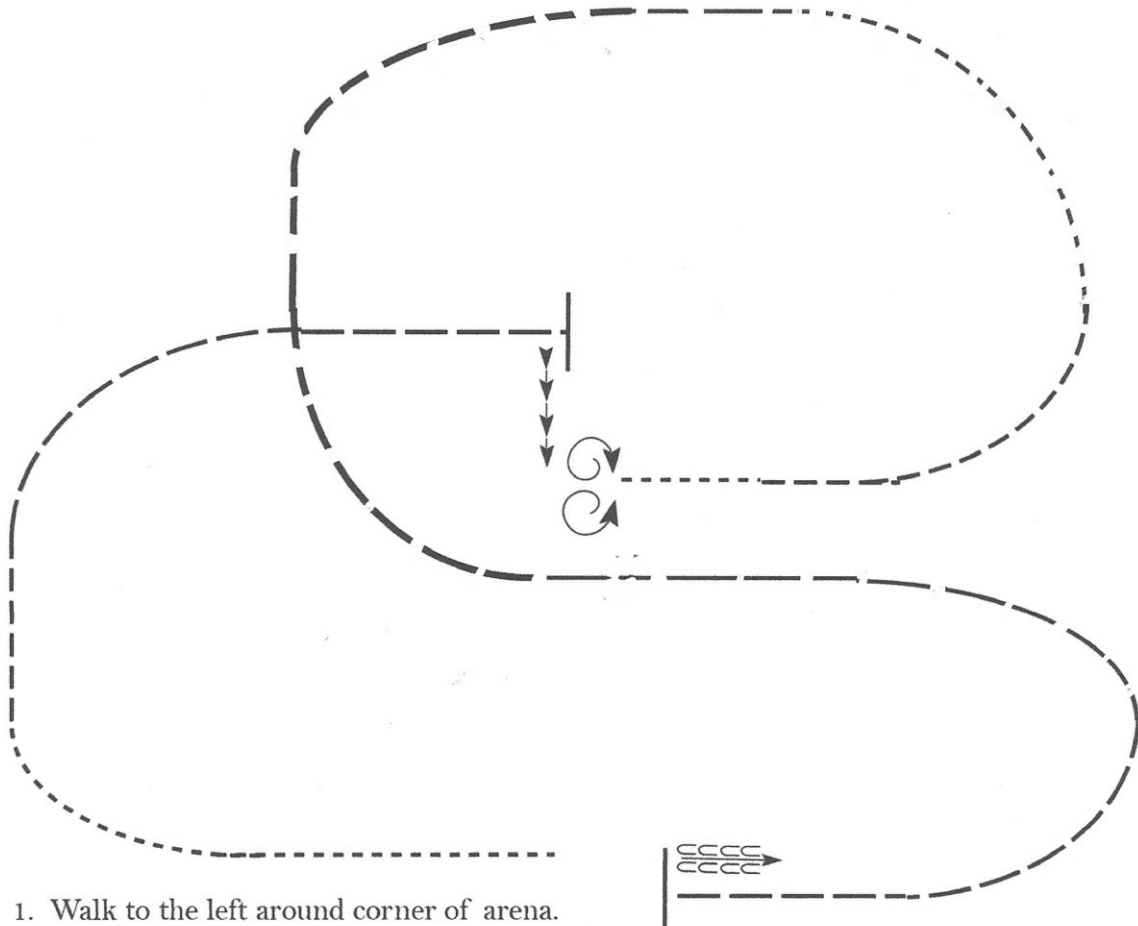

ETI Corral 101

#132 Walk/Trot Ranch Riding (18 & Under)

Show Date: 09-19-2021

www.HorseShowPatterns.com

www.HorseShowPatterns.com

1. Walk to the left around corner of arena.
2. Trot
3. Extend alongside of the arena and around the corner to center.
4. Stop, side pass right
5. 360 degree turn each direction (either way 1st)
6. Walk.
7. Trot.
8. Extend the trot.
9. Stop and back

Walk	-----
Jog	-----
Extended Jog	-----
Lope	-----
Lead Change	-----
Back	←←←←←
Marker	ⓑ

[RR/3]

Pattern Provided by:
Dawn Surprenant