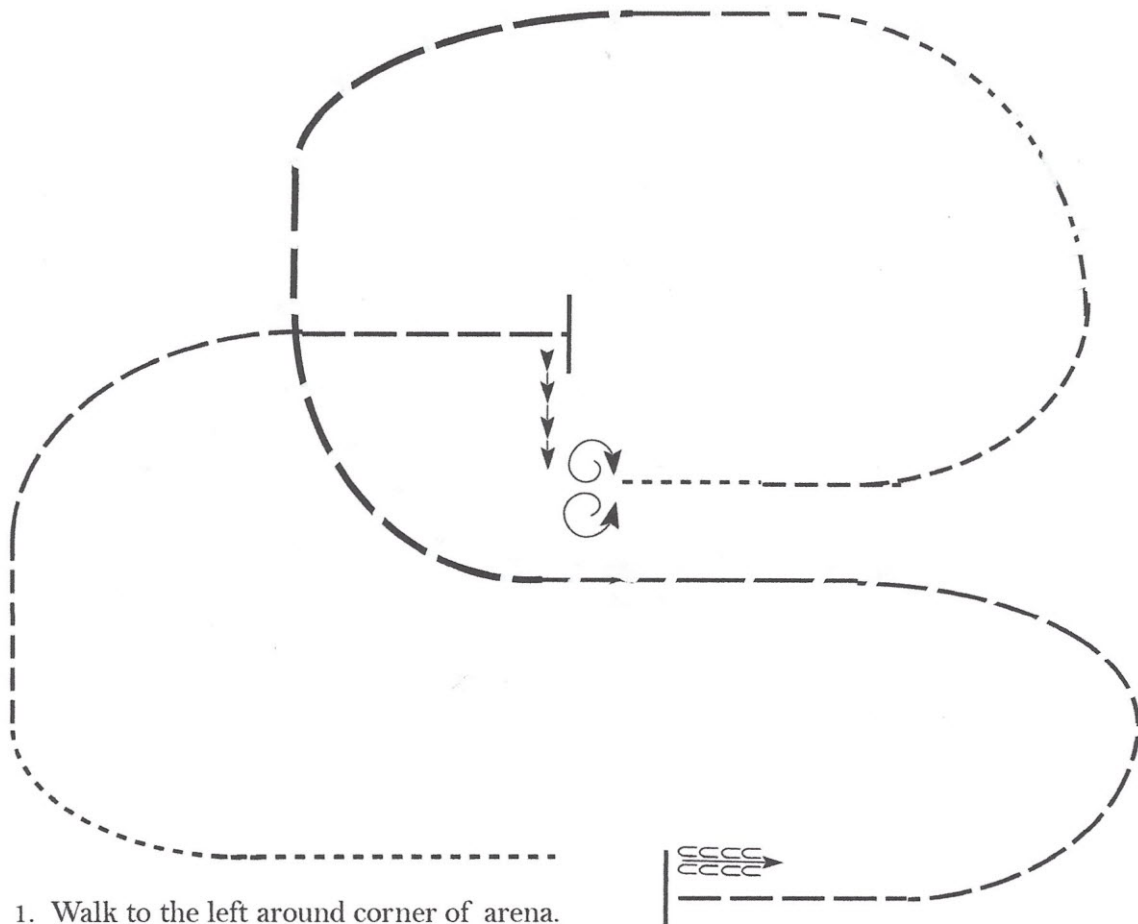

ETI Corral 101

#133 W/T Ranch Horse Riding (Open)

Show Date: 09-19-2021

www.HorseShowPatterns.com

www.HorseShowPatterns.com

1. Walk to the left around corner of arena.
2. Trot
3. Extend alongside of the arena and around the corner to center.
4. Stop, side pass right
5. 360 degree turn each direction (either way 1st)
6. Walk.
7. Trot.
8. Extend the Trot.

9. Stop and back

Walk
Jog	-----
Extended Jog	-----
Lope	—————
Lead Change	———/———
Back	←———
Marker	ⓑ

[RR/3]

Pattern Provided by:
Dawn Surprenant