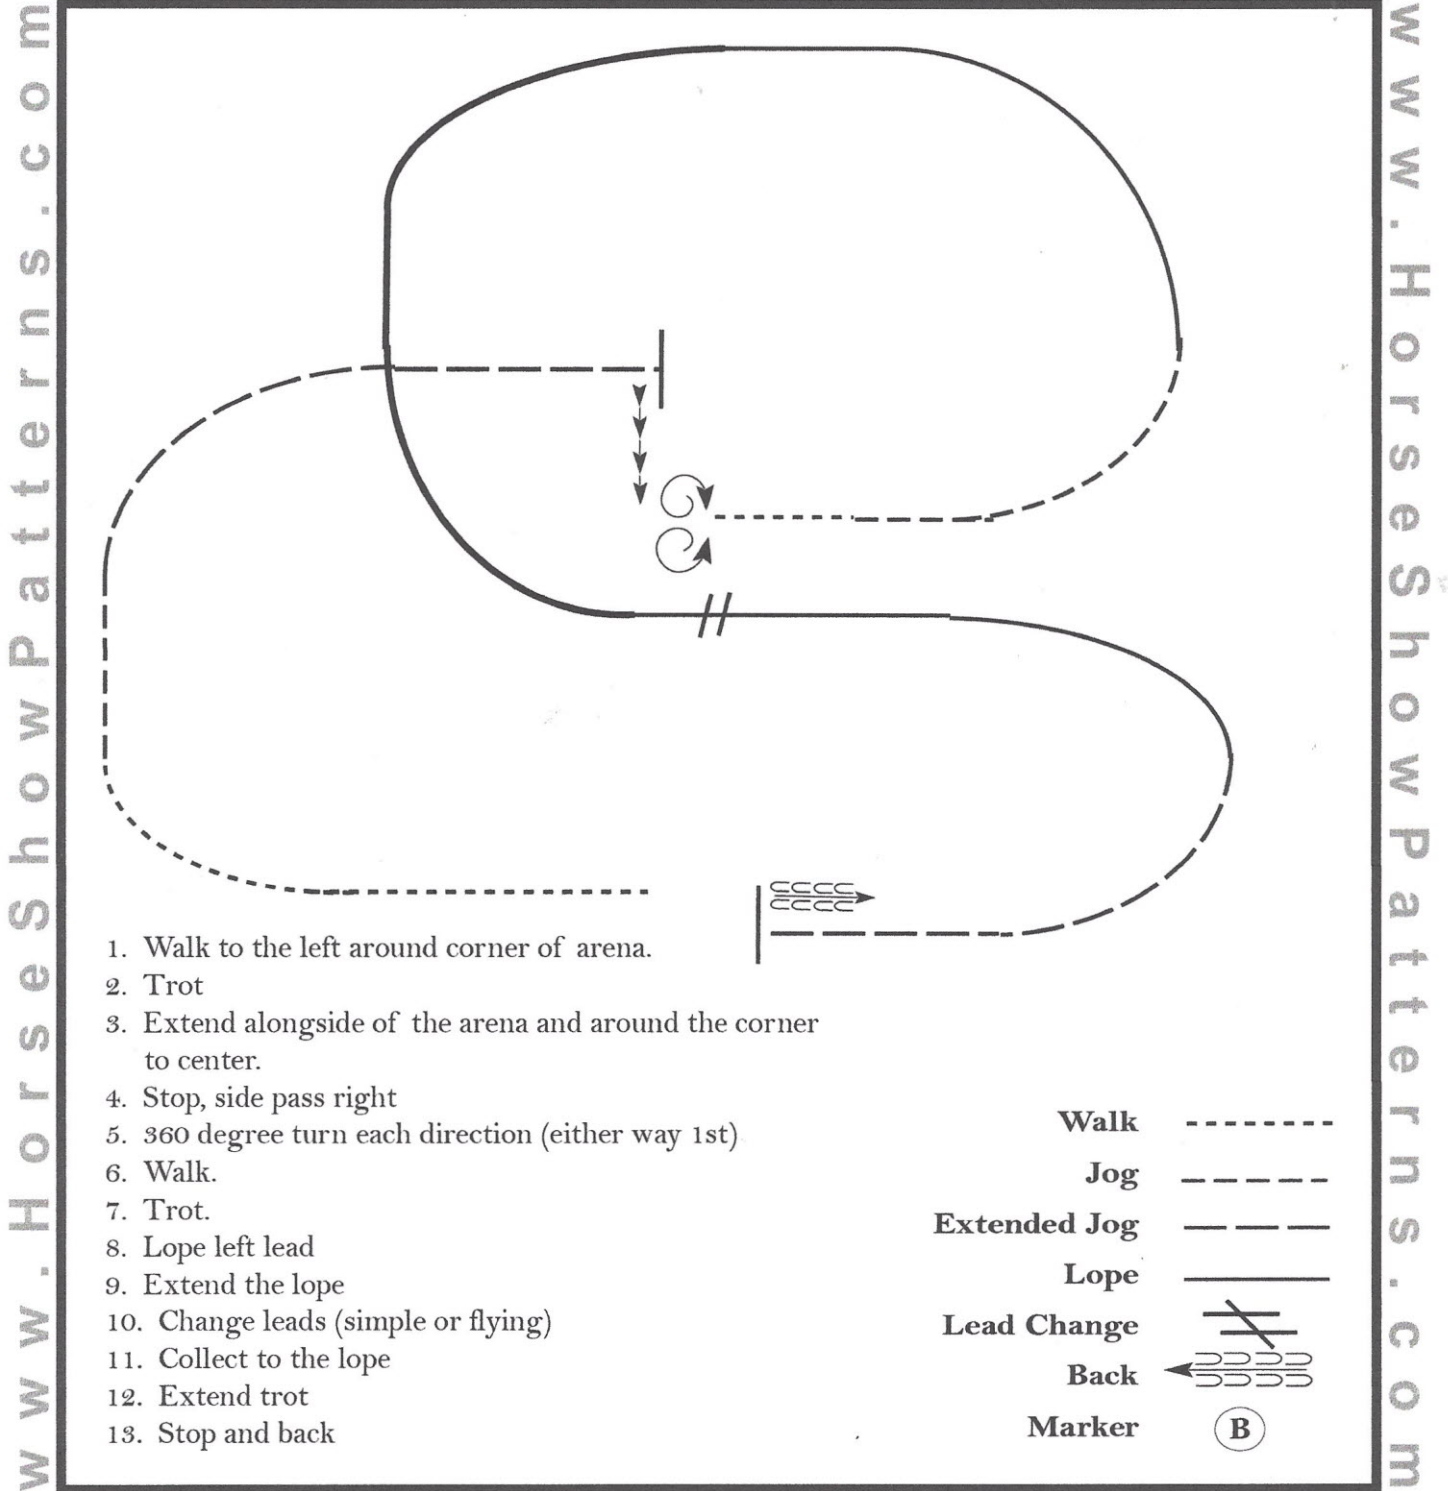

ETI Corral 101

#135 Ranch Riding (Open)

Show Date: 09-19-2021

1. Walk to the left around corner of arena.
2. Trot
3. Extend alongside of the arena and around the corner to center.
4. Stop, side pass right
5. 360 degree turn each direction (either way 1st)
6. Walk.
7. Trot.
8. Lope left lead
9. Extend the lope
10. Change leads (simple or flying)
11. Collect to the lope
12. Extend trot
13. Stop and back

Walk
Jog	-----
Extended Jog	-----
Lope	—————
Lead Change	———/———
Back	←————
Marker	ⓑ

[RR/3]

Pattern Provided by:
Dawn Surprenant