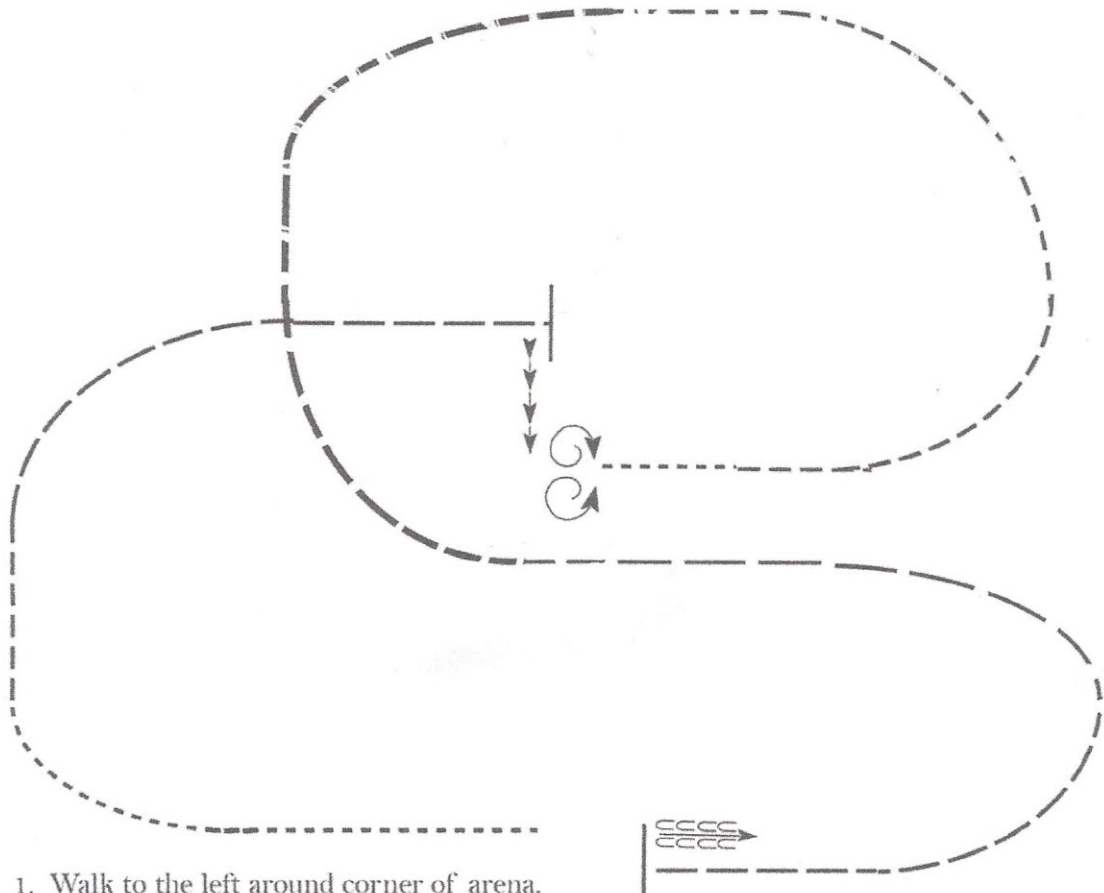

# Route 101 Horse Show Circuit

Ranch Horse W/T #149 (Open)

Show Date: 5-15-22

www.HorseShowPatterns.com

www.HorseShowPatterns.com

1. Walk to the left around corner of arena.
2. Trot
3. Extend alongside of the arena and around the corner to center.
4. Stop, side pass right
5. 360 degree turn each direction (either way 1st)
6. Walk.
7. Trot.
- 8.
9. Extend the ~~trot~~.
- 10.
- 11.
12. Extend trot cont.
13. Stop and back

- Walk
- Jog
- Extended Jog
- Lope
- Lead Change
- Back
- Marker

[RR/3]

Pattern Provided by:  
*Dawn Surprenant*