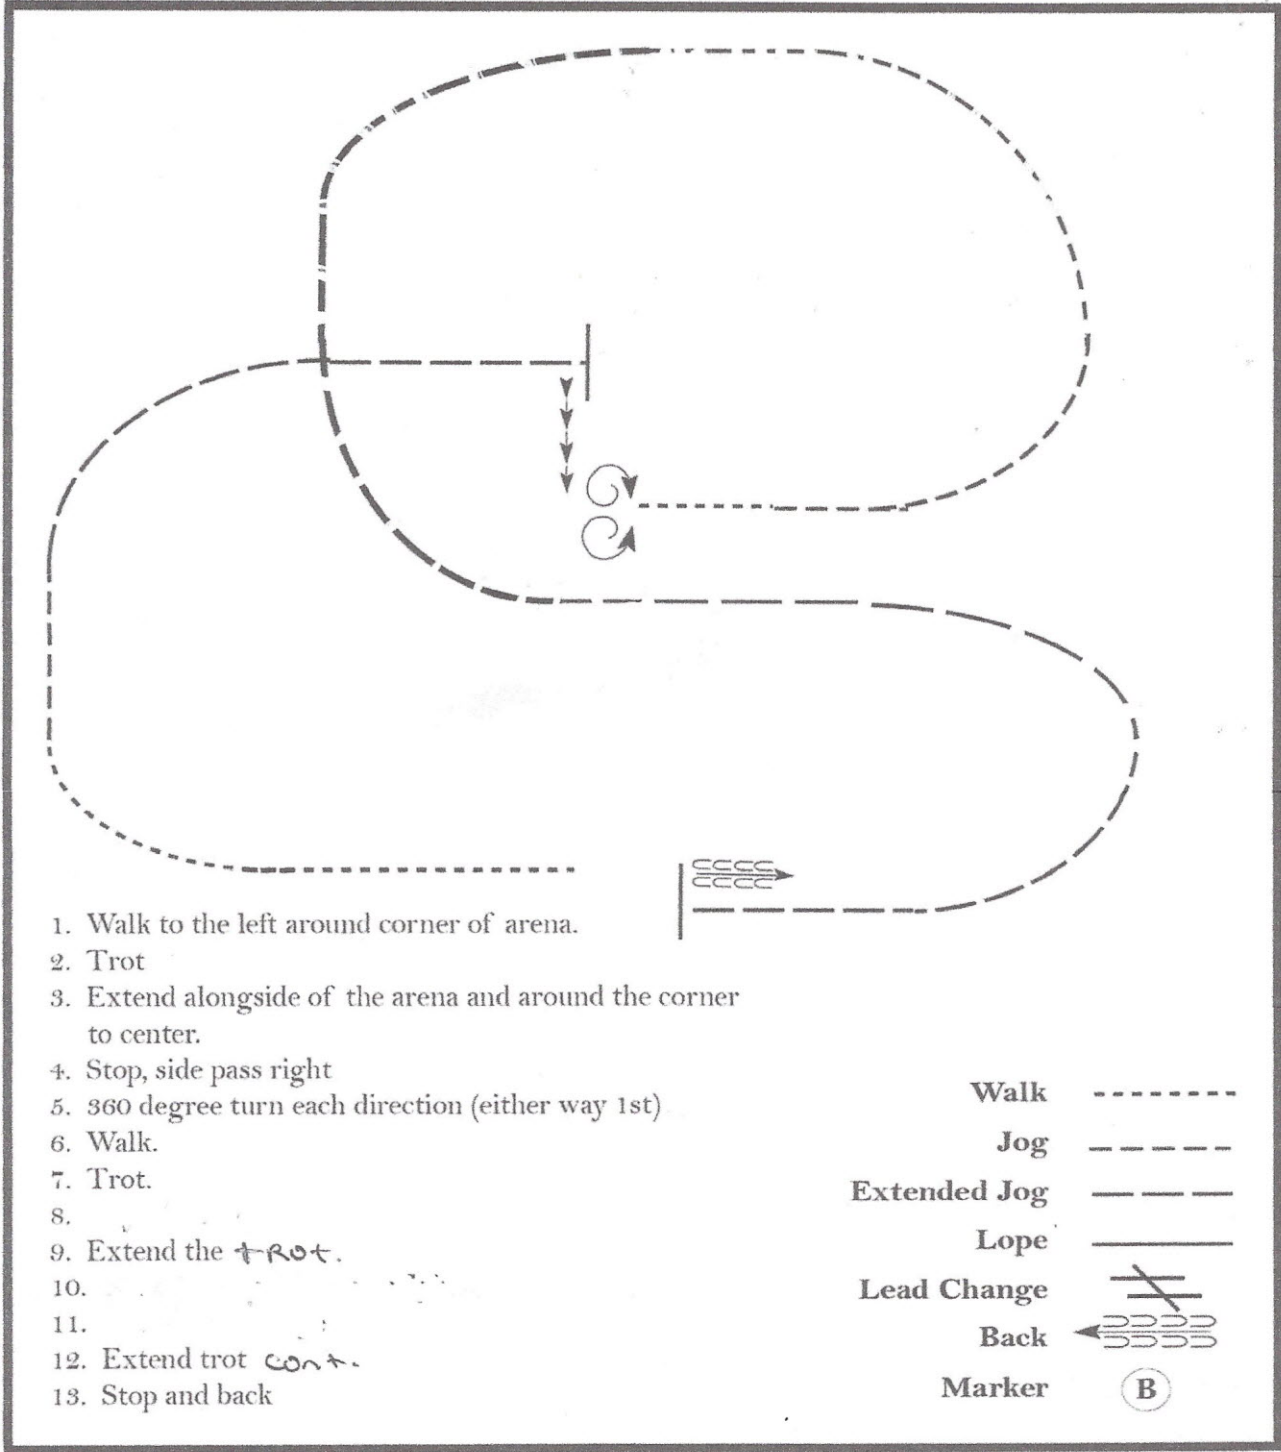

Route 101 Horse Show Circuit

Ranch Horse W/T #150 (180)

Show Date: 5-15-22

www.HorseShowPatterns.com

www.HorseShowPatterns.com

1. Walk to the left around corner of arena.
2. Trot
3. Extend alongside of the arena and around the corner to center.
4. Stop, side pass right
5. 360 degree turn each direction (either way 1st)
6. Walk.
7. Trot.
- 8.
9. Extend the trot.
- 10.
- 11.
12. Extend trot cont.
13. Stop and back

- Walk
- Jog
- Extended Jog
- Lope
- Lead Change
- Back
- Marker

[RR/3]

Pattern Provided by:
Dawn Surprenant