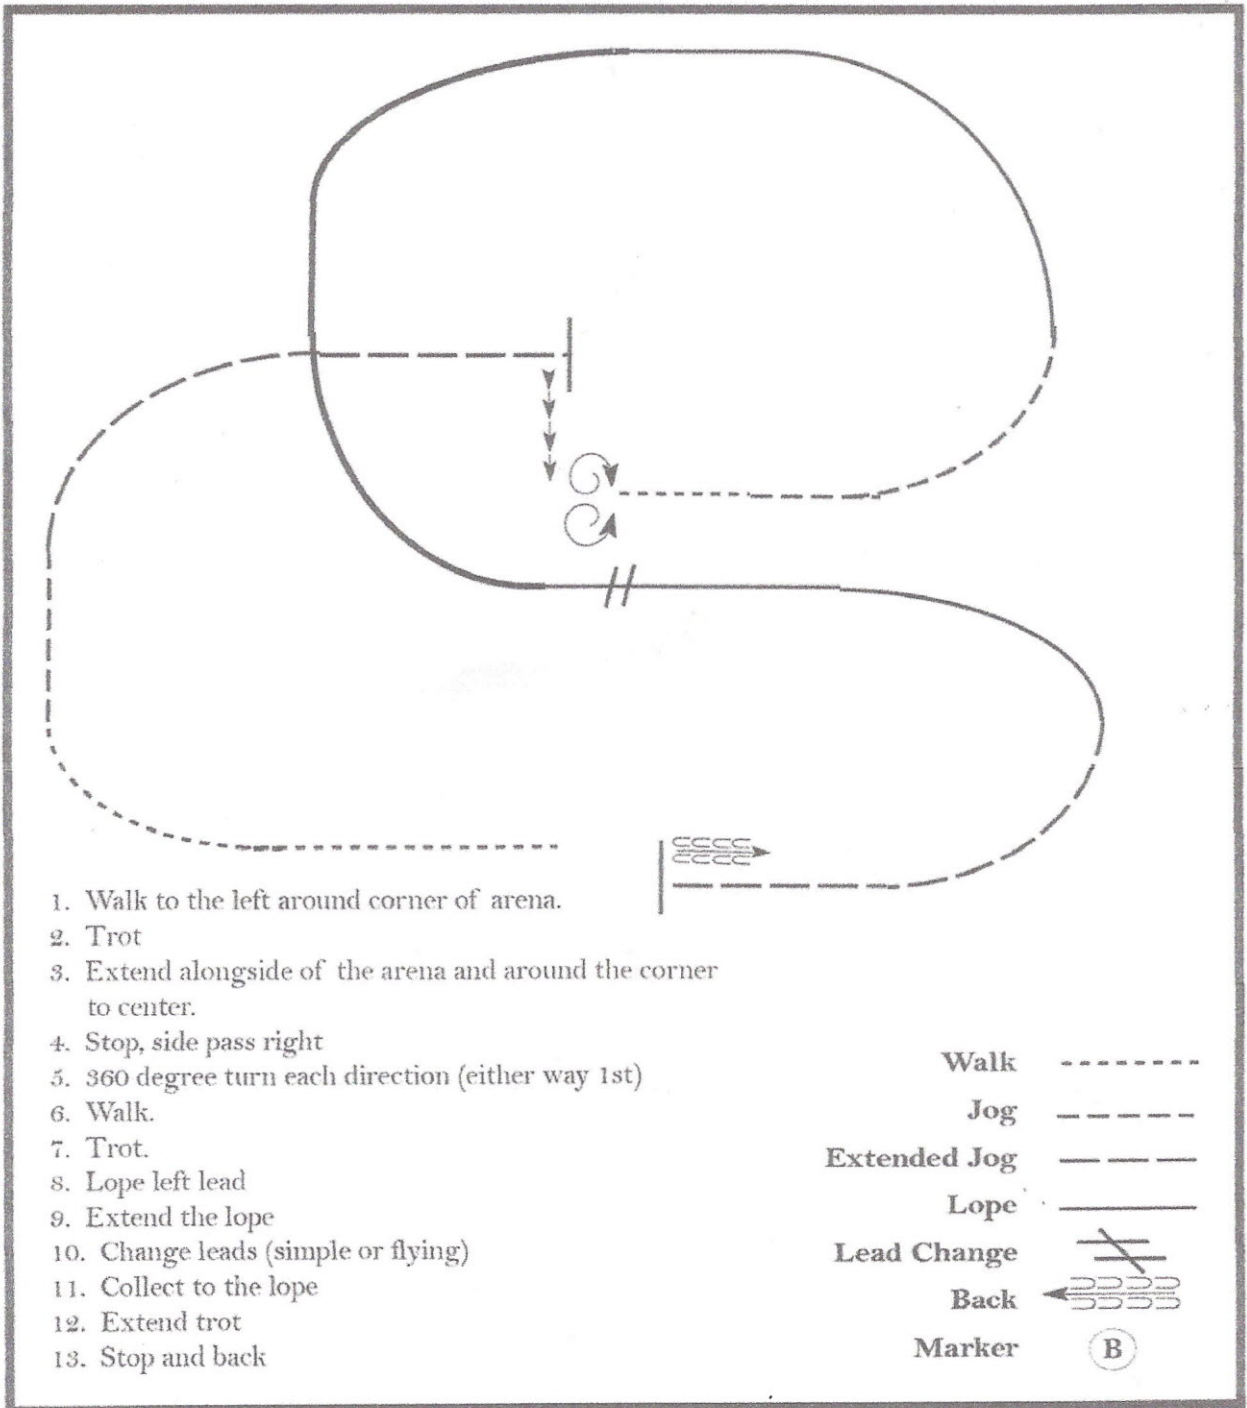

Route 101 Horse Show Circuit

Ranch Riding #155 (Open)

Show Date: 5-15-22

www.HorseShowPatterns.com

www.HorseShowPatterns.com

1. Walk to the left around corner of arena.
2. Trot
3. Extend alongside of the arena and around the corner to center.
4. Stop, side pass right
5. 360 degree turn each direction (either way 1st)
6. Walk.
7. Trot.
8. Lope left lead
9. Extend the lope
10. Change leads (simple or flying)
11. Collect to the lope
12. Extend trot
13. Stop and back

- Walk -----
- Jog -----
- Extended Jog -----
- Lope -----
- Lead Change
- Back
- Marker (B)

[RR/3]

Pattern Provided by:
ETI Corral 101