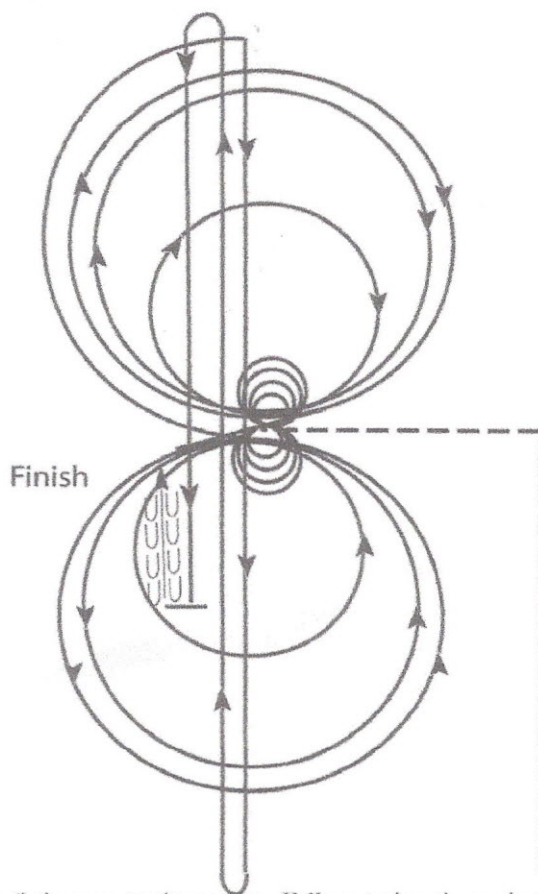

# Route 101 Horse Show Circuit

## Ranch Reining #157 (Open)

Show Date: 5-15-22

Horses must jog the majority of the way to the center. Failure to jog the majority of the way to the center will result in a 0 for failure to complete the pattern as written. Horses must wal or stop prior to starting pattern. Begin at the center of the arena facing the left wall or fence.

1. Complete four spins to the left. Hesitate.
2. Complete four spins to the right. Hesitate.
3. Beginning on the right lead, complete three circles to the right; the first small and slow; the next two circles large and fast. Change leads at the center of the arena.
4. Complete three circles to the left; the first small and slow; the next two circles large and fast. Change leads at the center of the arena.
5. Begin a large circle to the right, but do not close this circle. Run down the center of the arena past the end marker and do a right rollback - no hesitation. C
6. Run up the middle to the opposite end of the arena past the end marker and do a left rollback - no hesitation.
7. Run past the center marker and do a sliding stop. Back up to the center of the arena or at least 10 feet (3m). Hesitate to demonstrate completion of pattern.