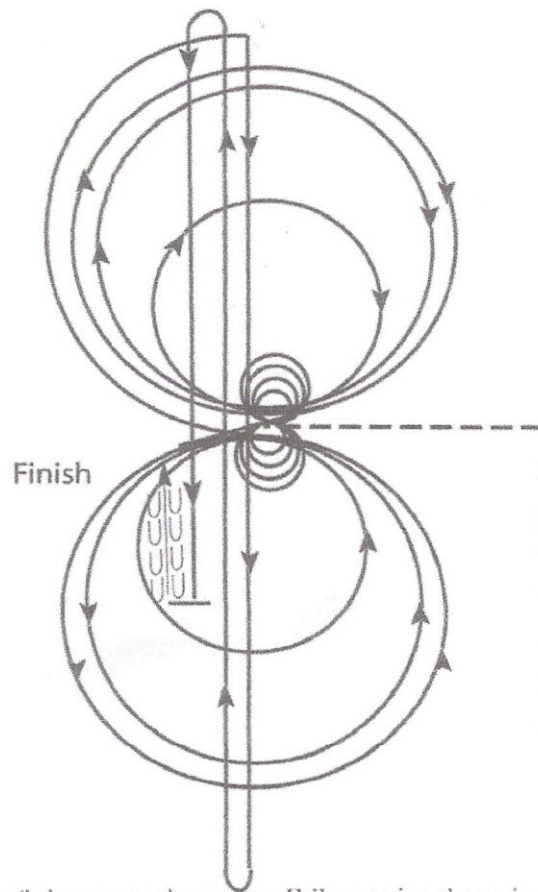

Route 101 Horse Show Circuit

Ranch Reining #158 (180)

Show Date: 5-15-22

Horses must jog the majority of the way to the center. Failure to jog the majority of the way to the center will result in a 0 for failure to complete the pattern as written. Horses must wal or stop prior to starting pattern. Begin at the center of the arena facing the left wall or fence.

1. Complete four spins to the left. Hesitate.
2. Complete four spins to the right. Hesitate.
3. Beginning on the right lead, complete three circles to the right; the first small and slow; the next two circles large and fast. Change leads at the center of the arena.
4. Complete three circles to the left; the first small and slow; the next two circles large and fast. Change leads at the center of the arena.
5. Begin a large circle to the right, but do not close this circle. Run down the center of the arena past the end marker and do a right rollback - no hesitation. C
6. Run up the middle to the opposite end of the arena past the end marker and do a left rollback - no hesitation.
7. Run past the center marker and do a sliding stop. Back up to the center of the arena or at least 10 feet (3m). Hesitate to demonstrate completion of pattern.