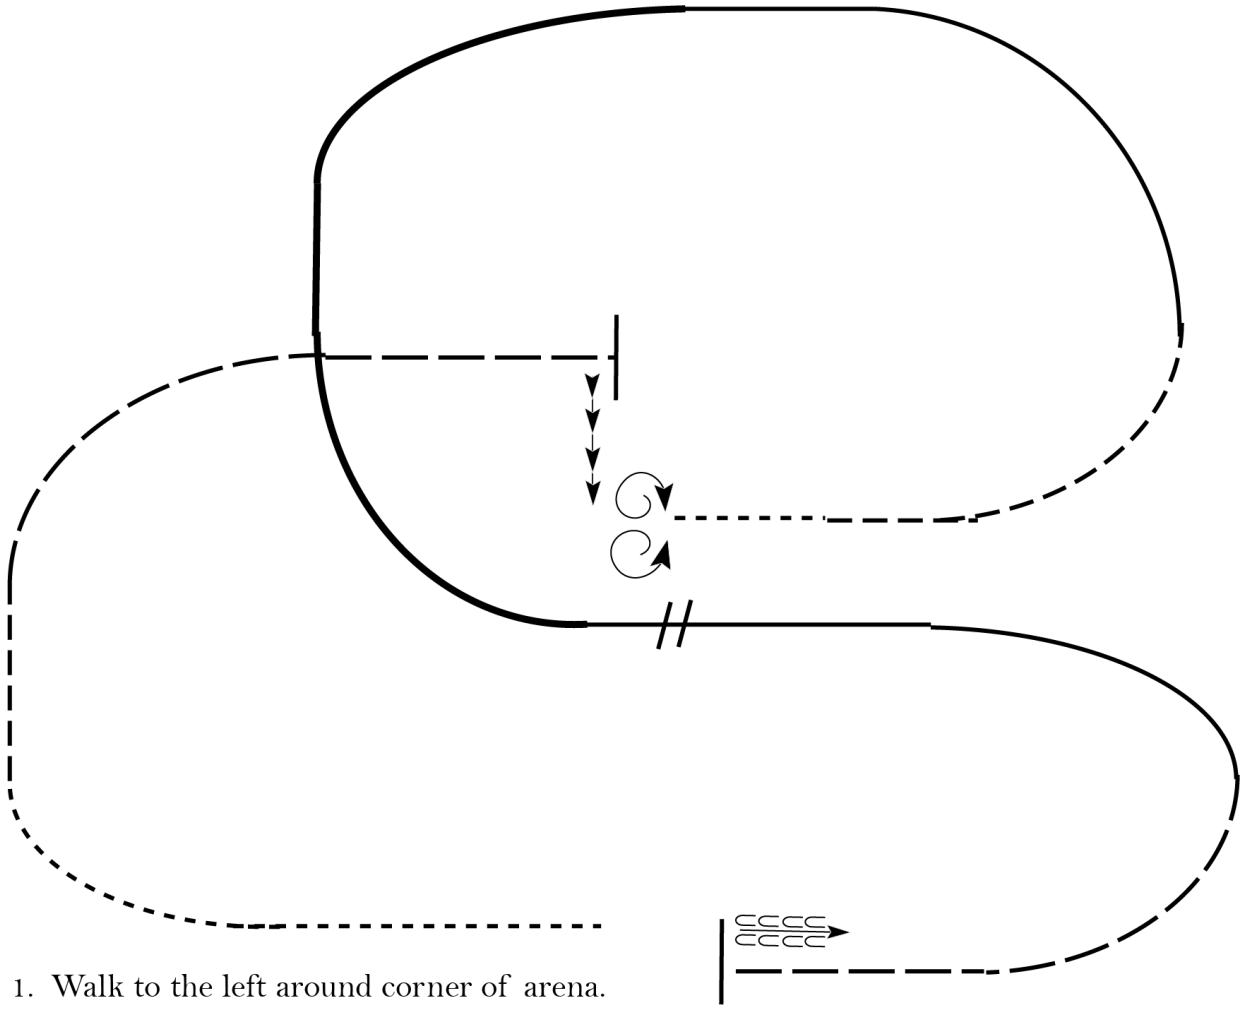

ROUTE 101 HORSE SHOW

#188 RANCH RIDING (OPEN)

Show Date: 02-18-2024

www.HorseShowPatterns.com

www.HorseShowPatterns.com

1. Walk to the left around corner of arena.
2. Trot
3. Extend alongside of the arena and around the corner to center.
4. Stop, side pass right
5. 360 degree turn each direction (either way 1st)
6. Walk.
7. Trot.
8. Lope left lead
9. Extend the lope
10. Change leads (simple or flying)
11. Collect to the lope
12. Extend trot
13. Stop and back

| | |
|---------------------|-----------|
| Walk | ----- |
| Jog | - - - - - |
| Extended Jog | — — — — — |
| Lope | |
| Lead Change | // |
| Back | ← — — — — |
| Marker | ⓑ |

[RR/3]

Pattern Provided by:
Dawn Surprenant