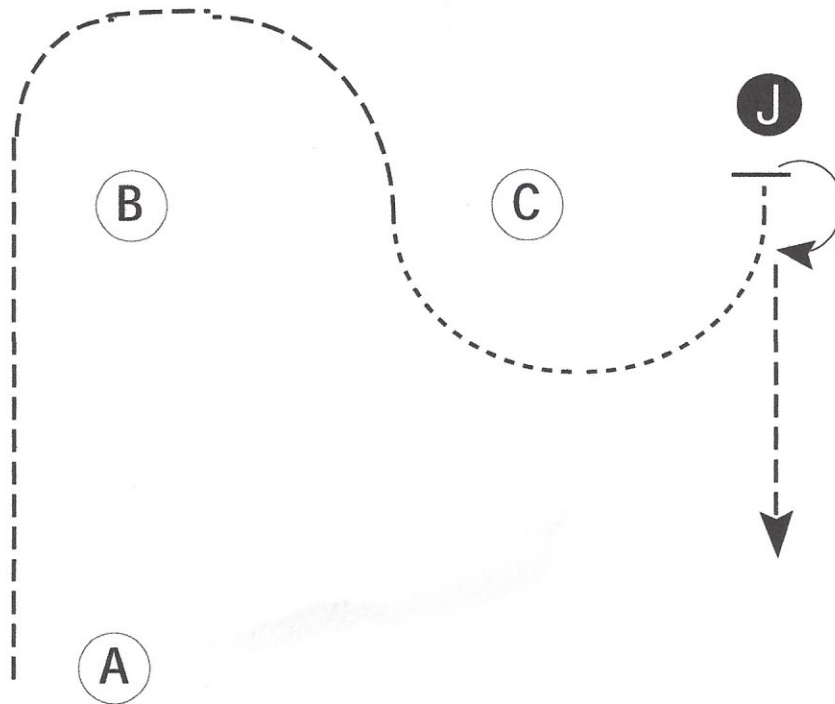

Route 101 Horse Show Circuit

SHOWMANSHIP-MINIS & PONIES W/E #1 (Open)

Show Date: 10-13-2019

www.HorseShowPatterns.com

www.HorseShowPatterns.com

Be ready at A.

1. Trot from A around B and to C.
2. Walk from C to the Judge.
3. Stop and set up for inspection.
4. When dismissed, perform a 180 degree turn.
5. Trot straight away from the Judge.

Follow the instructions of your ring steward.

[S/1-35]

Pattern Provided by:
Dawn Surprenant