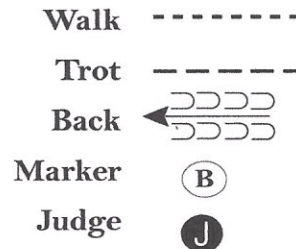

Route 101 Horse Show Circuit

SHOWMANSHIP-MINIS & PONIES W/E #1 (Open)

Show Date: 10-13-2019

www.HorseShowPatterns.com

www.HorseShowPatterns.com

Be ready at A.

1. Trot from A around B and to C.
2. Walk from C to the Judge.
3. Stop and set up for inspection.
4. When dismissed, perform a 180 degree turn.
5. Trot straight away from the Judge.

Follow the instructions of your ring steward.

[S/1-35]

Pattern Provided by:
Dawn Surprenant