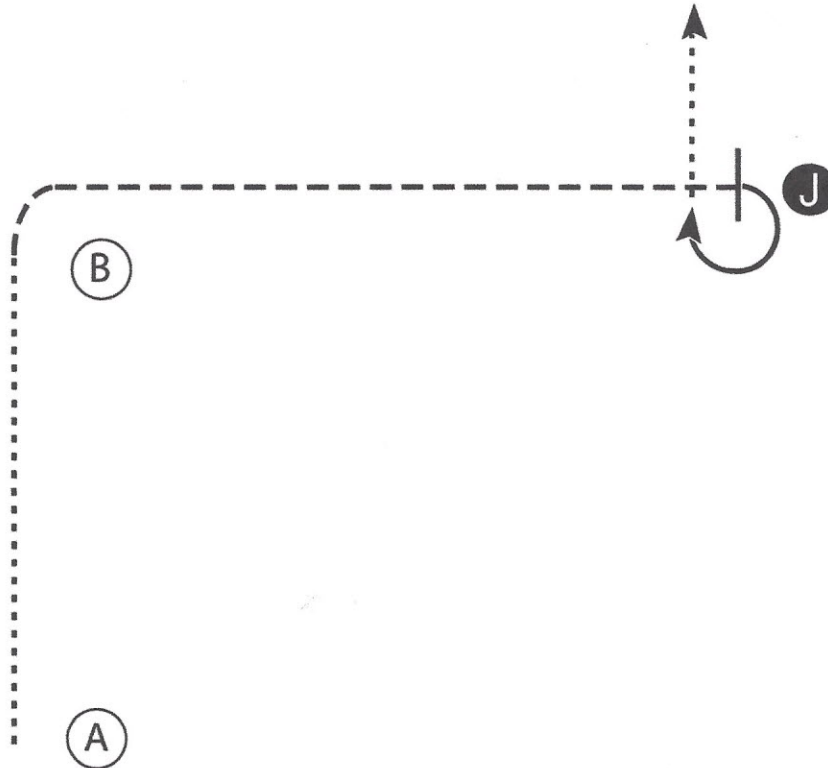

# ETI Corral 101

## #115 Western Showmanship (Minis & Ponies)

Show Date: 09-19-2021

www.HorseShowPatterns.com

www.HorseShowPatterns.com

1. Walk from A to B.
2. Trot from B to the Judge.
3. Stop and set up for inspection.
4. When dismissed perform a 270 degree turn and walk straight away from the Judge.

Walk - - - - -

Trot - - - - -

Back ←

Marker (B)

Judge (J)

[SWT-2]

Pattern Provided by:  
*Dawn Surprenant*