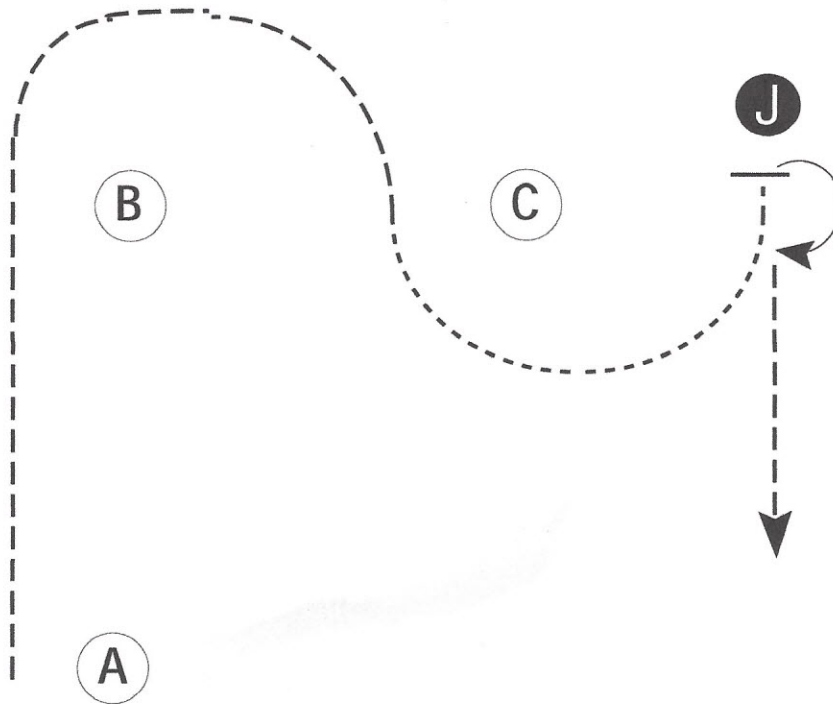

Route 101 Horse Show Circuit

Showmanship E/W #2 (13 & Under)

Show Date: 10-13-2019

www.HorseShowPatterns.com

www.HorseShowPatterns.com

Be ready at A.

1. Trot from A around B and to C.
2. Walk from C to the Judge.
3. Stop and set up for inspection.
4. When dismissed, perform a 180 degree turn.
5. Trot straight away from the Judge.

Follow the instructions of your ring steward.

[S/1-35]

Pattern Provided by:
Dawn Surprenant