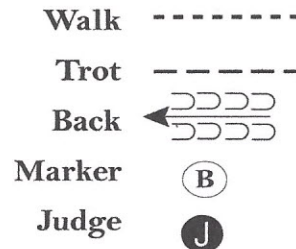

Route 101 Horse Show Circuit

Showmanship E/W #2 (13 & Under)

Show Date: 10-13-2019

www.HorseShowPatterns.com

www.HorseShowPatterns.com

Be ready at A.

1. Trot from A around B and to C.
2. Walk from C to the Judge.
3. Stop and set up for inspection.
4. When dismissed, perform a 180 degree turn.
5. Trot straight away from the Judge.

Follow the instructions of your ring steward.

[S/1-35]

Pattern Provided by:
Dawn Surprenant