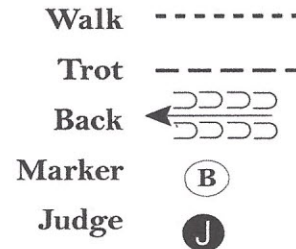

## Showmanship E/W #3 (14 - 18)

Show Date: 10-13-2019

www.HorseShowPatterns.com

www.HorseShowPatterns.com

Be ready at A.

1. Trot from A around B and to C.
2. Stop and perform a 360 degree turn.
3. Walk to the Judge. Stop and set up for inspection.
4. When dismissed perform a 180 degree turn and trot straight away from the Judge.