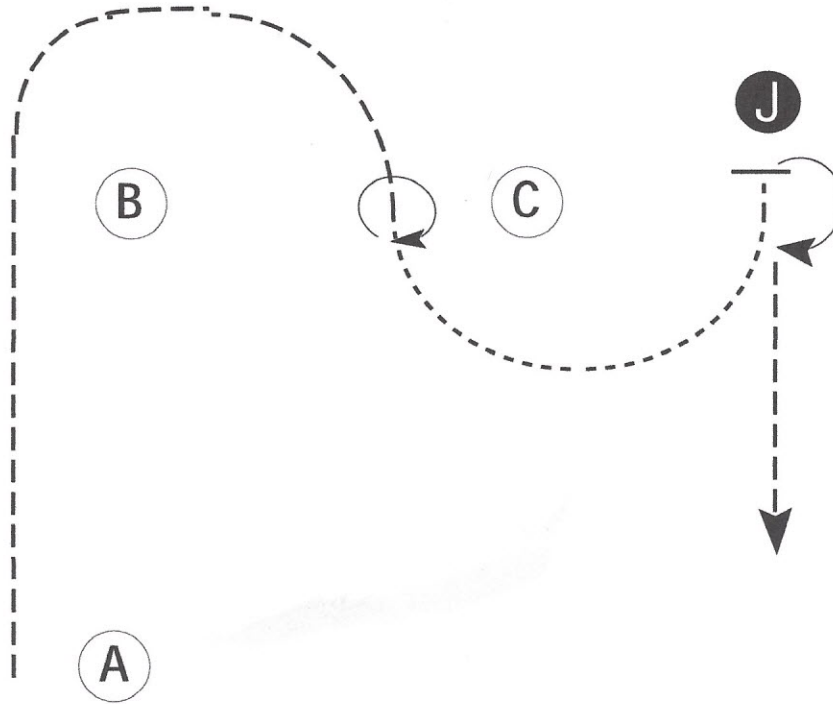

# Route 101 Horse Show Circuit

## Showmanship E/W #3 (14 - 18)

Show Date: 10-13-2019

www.HorseShowPatterns.com

www.HorseShowPatterns.com

Be ready at A.

1. Trot from A around B and to C.
2. Stop and perform a 360 degree turn.
3. Walk to the Judge. Stop and set up for inspection.
4. When dismissed perform a 180 degree turn and trot straight away from the Judge.

[S/2-35]

Pattern Provided by:  
*Dawn Surprenant*