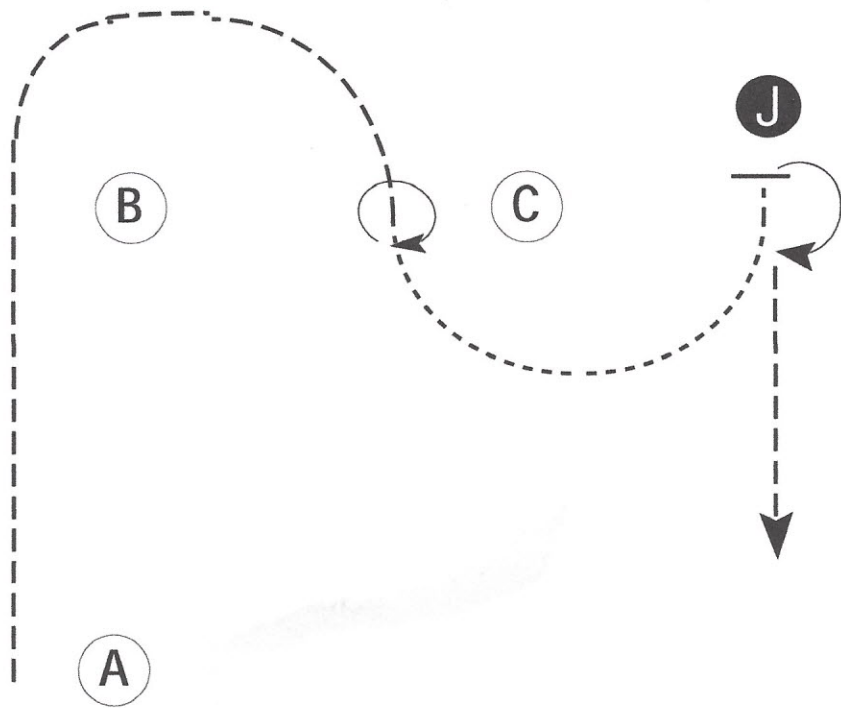

# Route 101 Horse Show Circuit

## Showmanship E/W #4 (19 & Over ATS)

Show Date: 10-13-2019

www.HorseShowPatterns.com

www.HorseShowPatterns.com

Be ready at A.

1. Trot from A around B and to C.
2. Stop and perform a 360 degree turn.
3. Walk to the Judge. Stop and set up for inspection.
4. When dismissed perform a 180 degree turn and trot straight away from the Judge.

Walk	-----
Trot	-----
Back	←=====
Marker	⊙ B
Judge	● J

[S/2-35]

Pattern Provided by:  
*Dawn Surprenant*