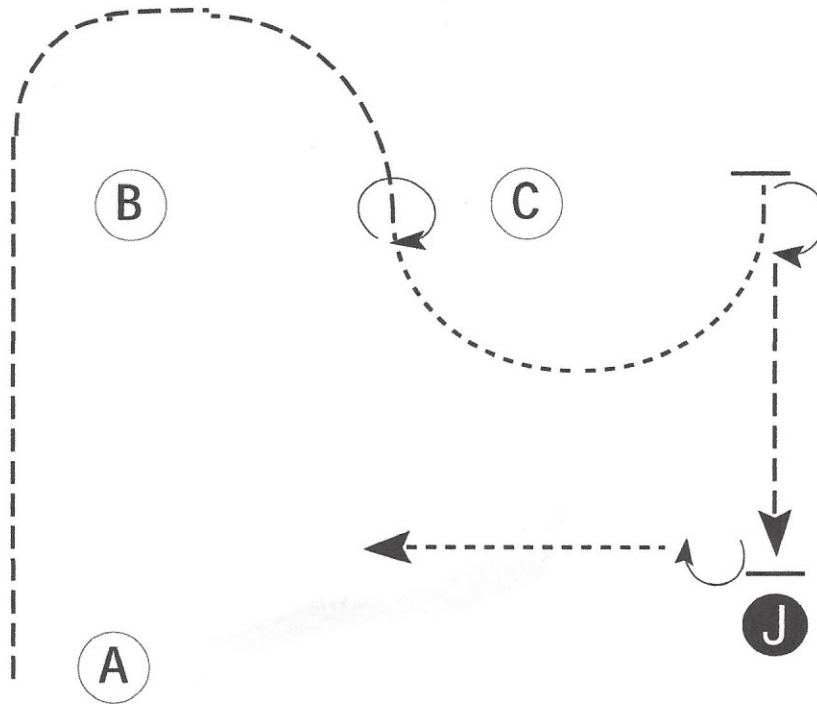

Route 101 Horse Show Circuit

Showmanship E/W #5 (Open)

Show Date: 10-13-2019

www.HorseShowPatterns.com

www.HorseShowPatterns.com

Be ready at A.

1. Trot from A around B and to C.
2. Stop and perform a 360 degree turn.
3. Walk until even with C. Stop and perform a 180 degree turn.
4. Trot to the Judge., stop and set up for inspection.
5. When dismissed perform a 90 degree turn and walk away from the Judge.

Follow the instructions of your ring steward.

[S/3-35]

Pattern Provided by:
Dawn Surprenant