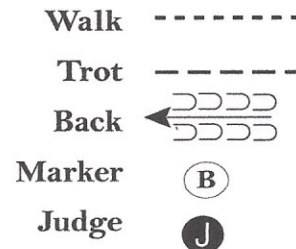

Route 101 Horse Show Circuit

Showmanship E/W #5 (Open)

Show Date: 10-13-2019

www.HorseShowPatterns.com

www.HorseShowPatterns.com

Be ready at A.

1. Trot from A around B and to C.
2. Stop and perform a 360 degree turn.
3. Walk until even with C. Stop and perform a 180 degree turn.
4. Trot to the Judge., stop and set up for inspection.
5. When dismissed perform a 90 degree turn and walk away from the Judge.

Follow the instructions of your ring steward.

[S/3-35]

Pattern Provided by:
Dawn Surprenant