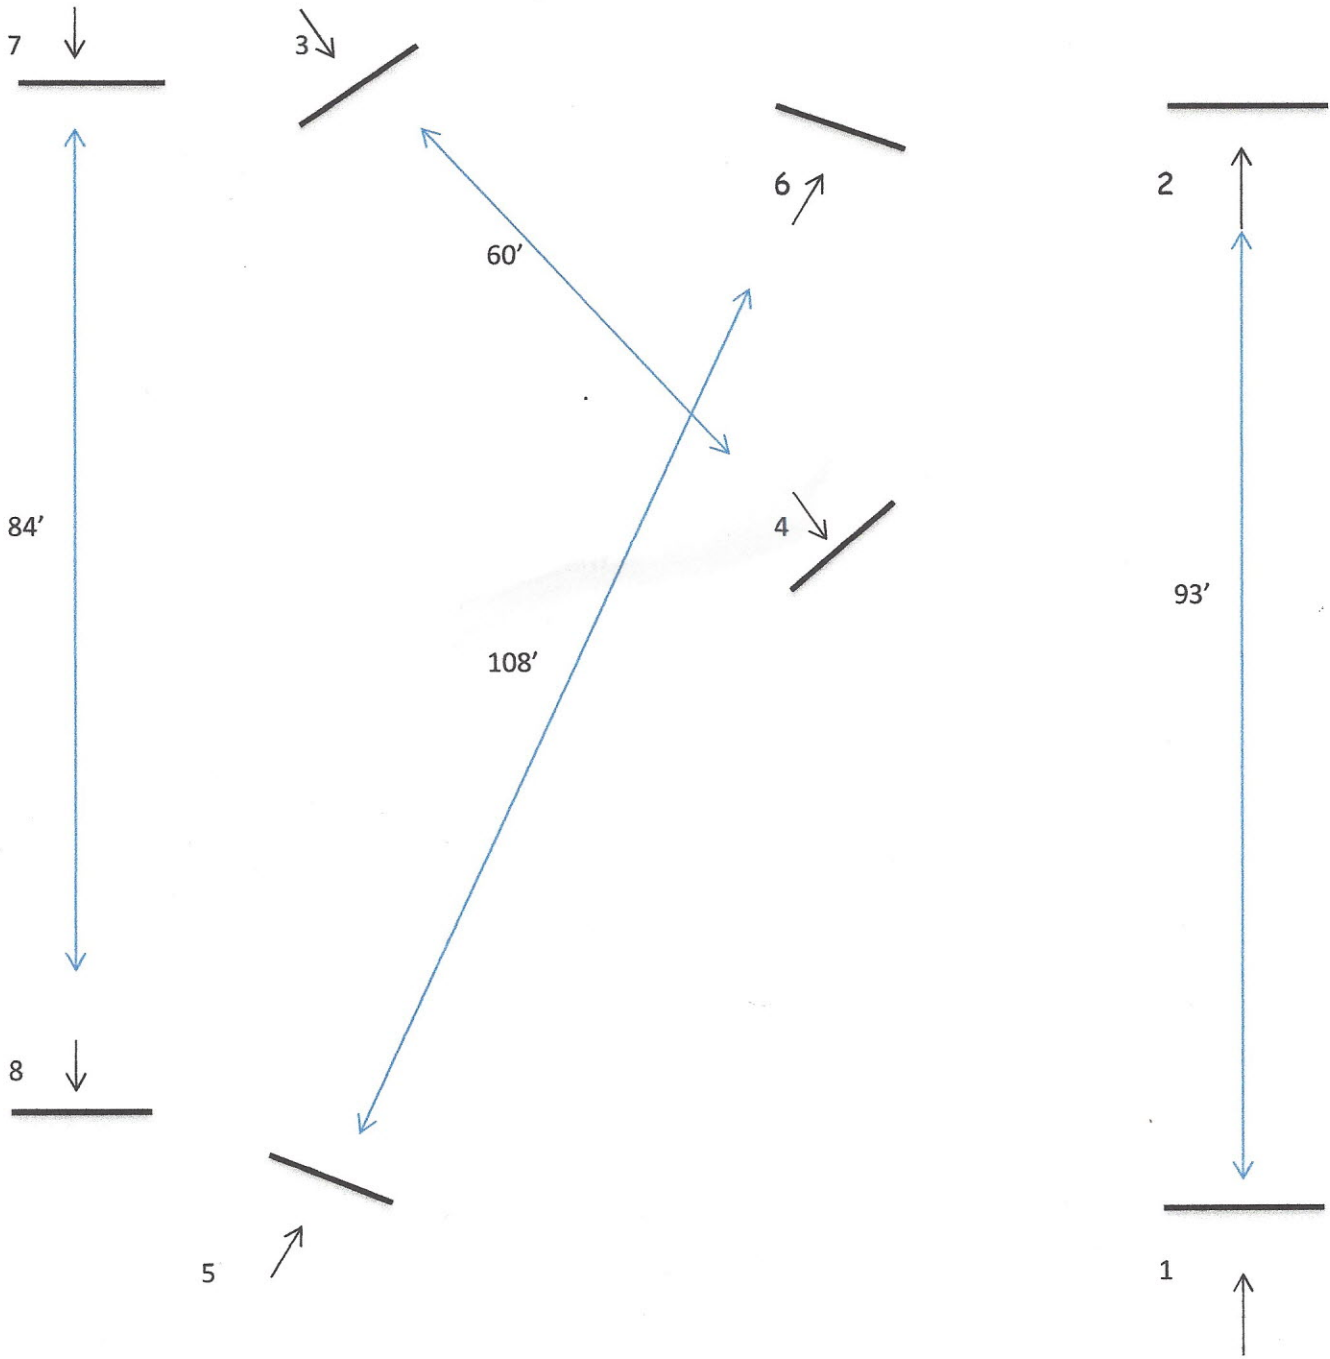

Route 101 Horse Show Circuit

October 13, 2019

#65 & #66 Trot Cross Rails Equitation 1'6"-2'

18 and Under & Open

(Not to Scale)

GATE