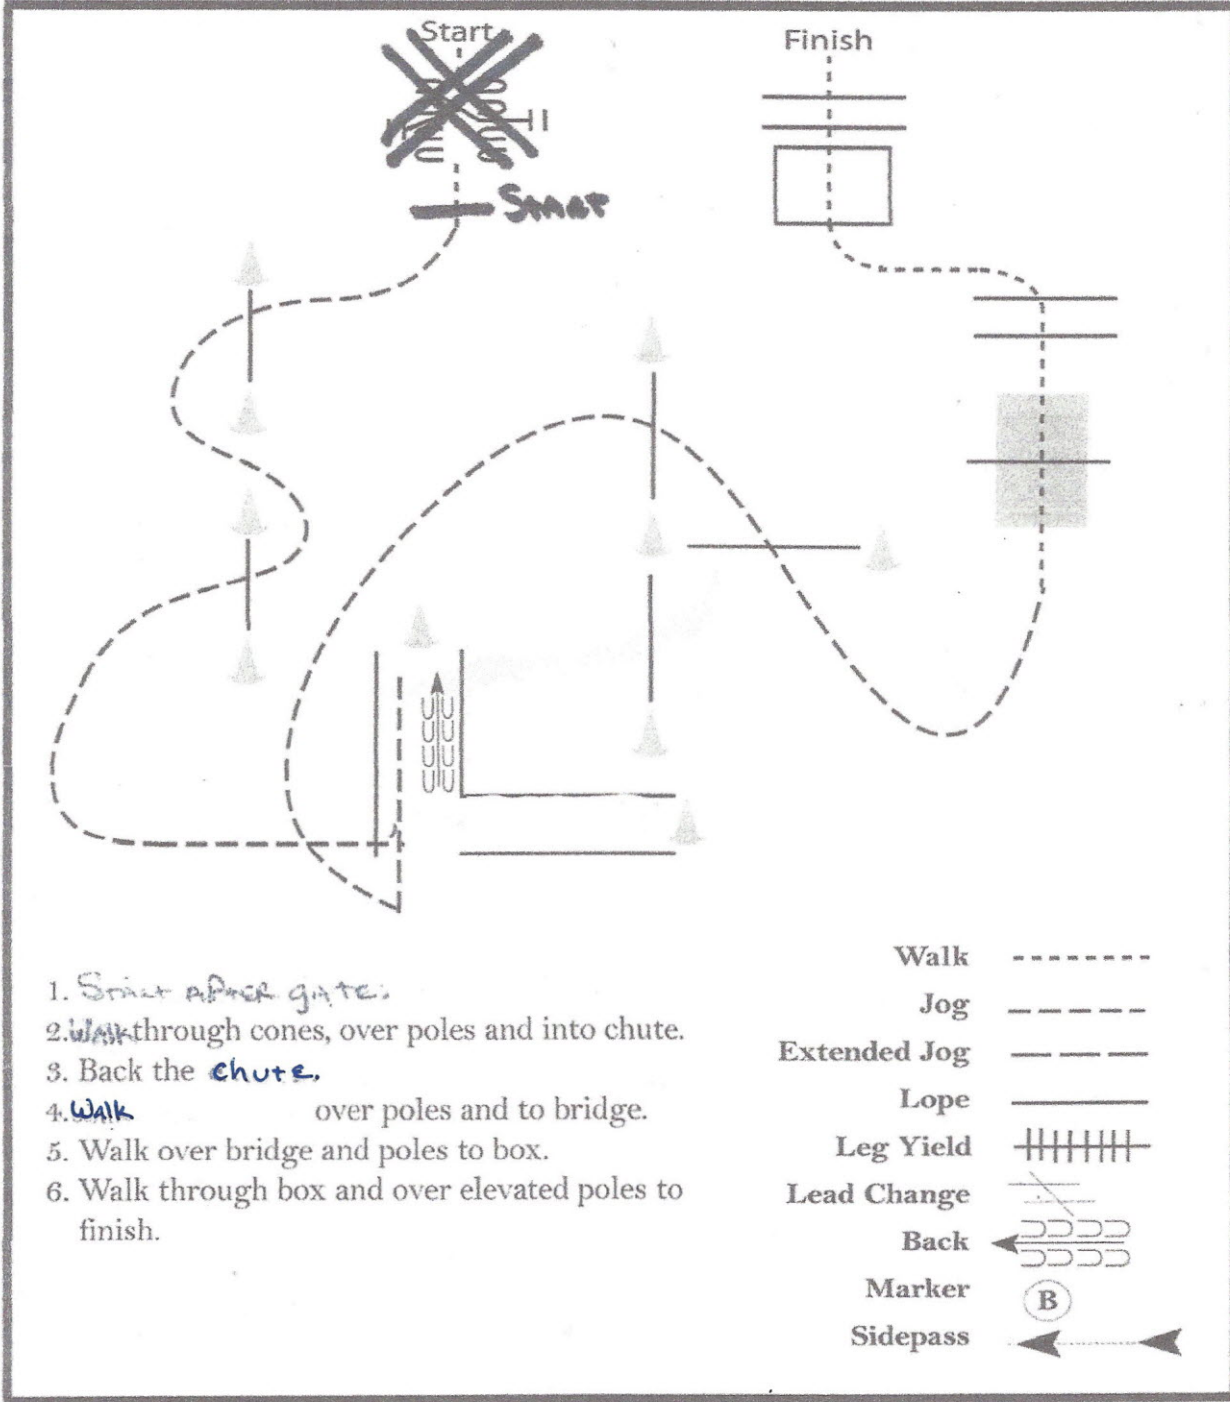

Route 101 Horse Show Circuit

Trail Leadline # 133 (9 & Under)

Show Date: 5-15-22

www.HorseShowPatterns.com

www.HorseShowPatterns.com

1. ~~Start~~ *Start* after gates.
2. ~~Walk~~ *Walk* through cones, over poles and into chute.
3. Back the ~~chute~~ *chute*.
4. ~~Walk~~ *Walk* over poles and to bridge.
5. Walk over bridge and poles to box.
6. Walk through box and over elevated poles to finish.

Walk	-----
Jog	- - - - -
Extended Jog	-----
Lope	-----
Leg Yield	
Lead Change	—/—
Back	←←←←←
Marker	Ⓚ
Sidepass	←←←←←

[TWT-48]

Pattern Provided by:

ETI Corral 101