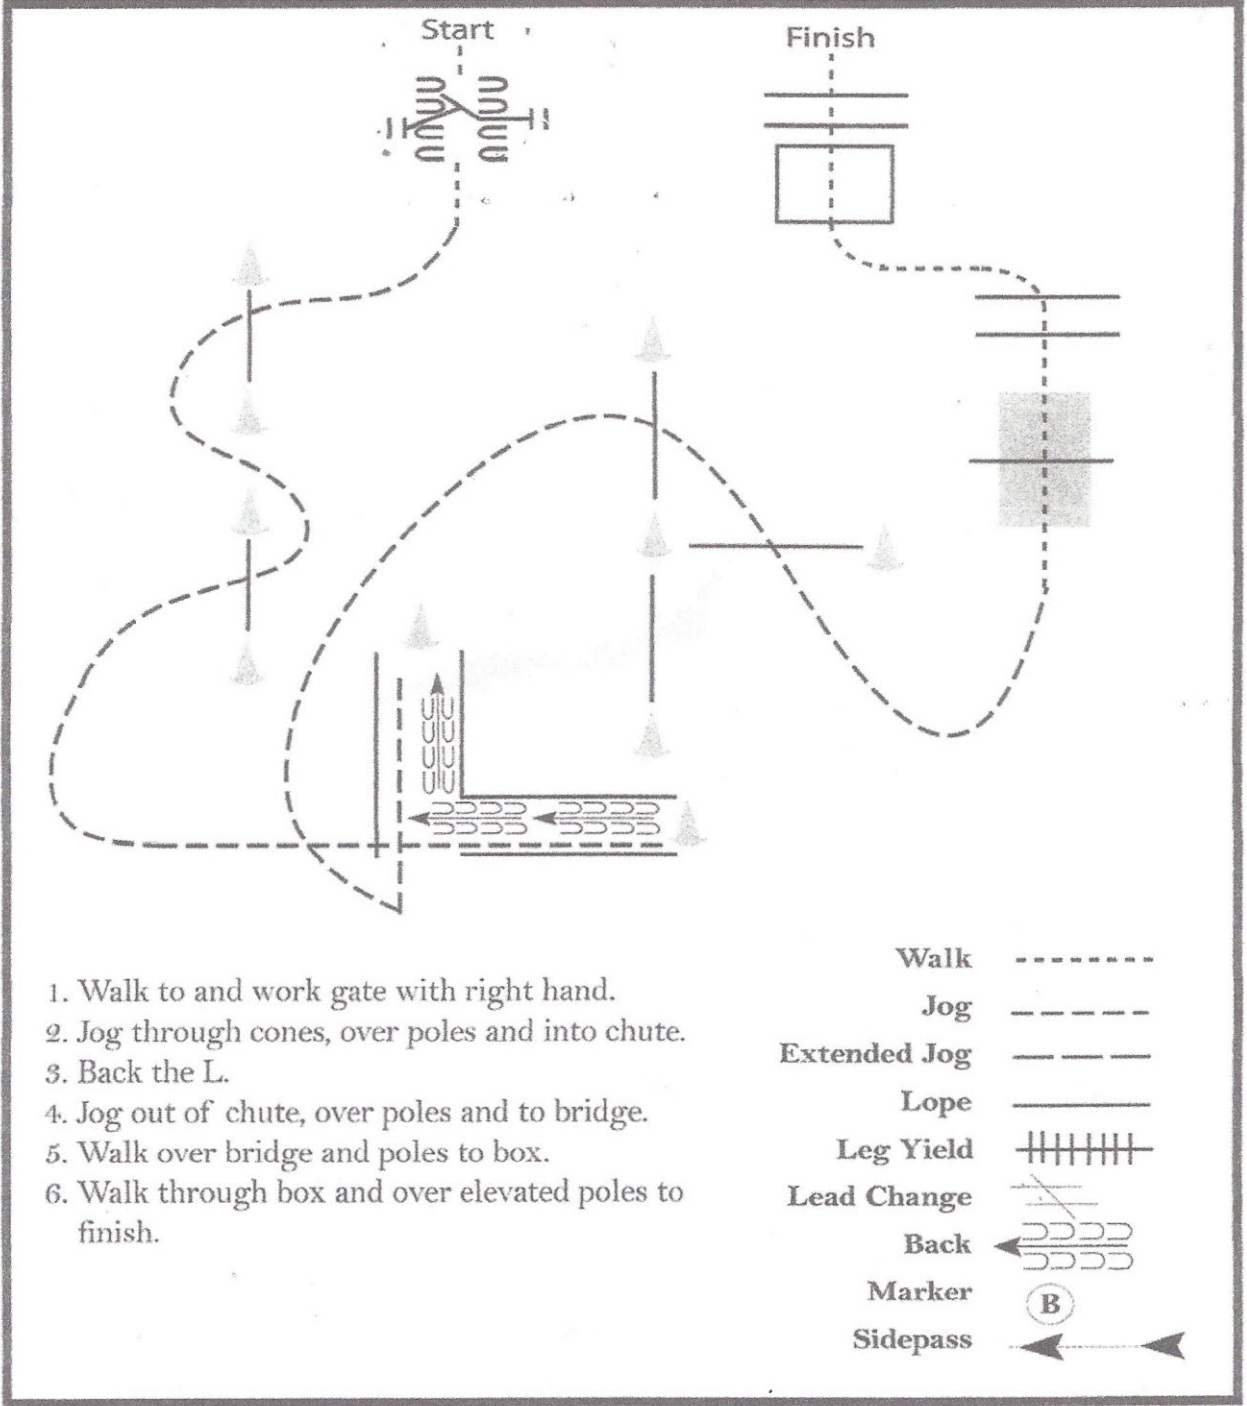

Route 101 Horse Show Circuit

Trail In Hand, Mini & Ponies #134 (Open)

Show Date: 5-15-22

www.HorseShowPatterns.com

www.HorseShowPatterns.com

1. Walk to and work gate with right hand.
2. Jog through cones, over poles and into chute.
3. Back the L.
4. Jog out of chute, over poles and to bridge.
5. Walk over bridge and poles to box.
6. Walk through box and over elevated poles to finish.

Walk	-----
Jog	- . - . - . - . - .
Extended Jog	-----
Lope	—————
Leg Yield	
Lead Change	———/———
Back	←←← ——— ←←←
Marker	Ⓚ
Sidepass	←←←

[T/WT-48]

Pattern Provided by:
ETI Corral 101