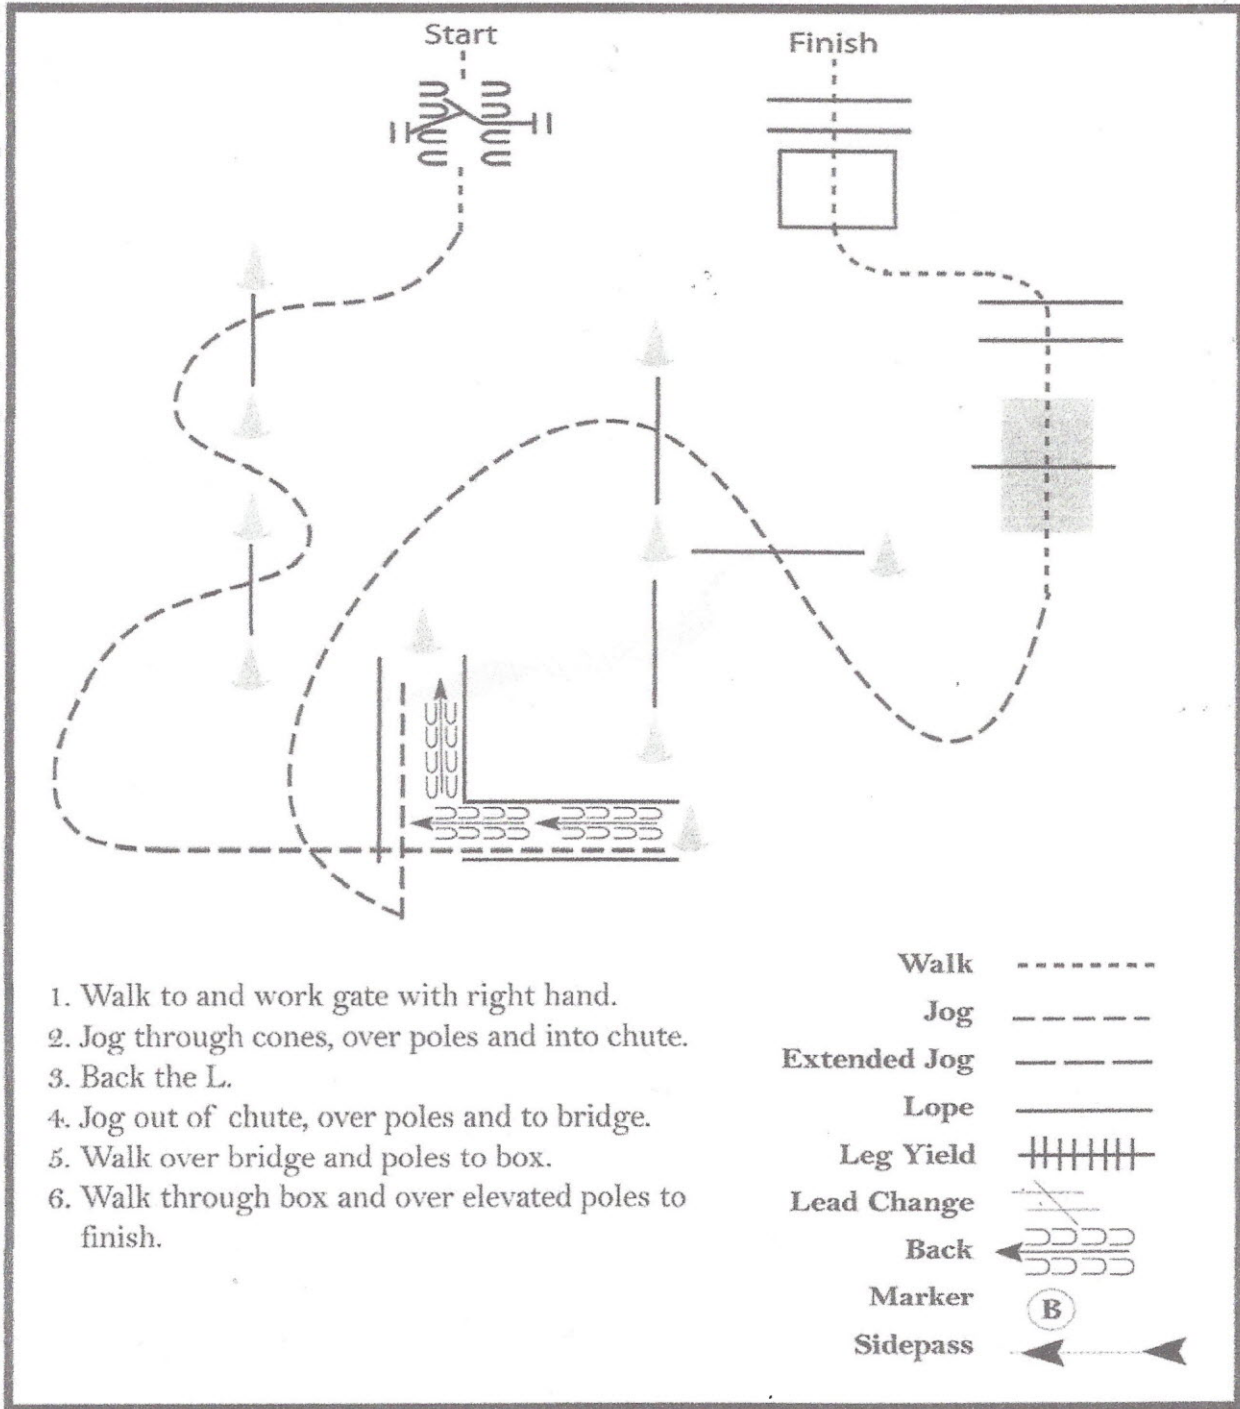

# Route 101 Horse Show Circuit

Trail In Hand #135 (Open)

Show Date: 5-15-22

www.HorseShowPatterns.com

www.HorseShowPatterns.com

1. Walk to and work gate with right hand.
2. Jog through cones, over poles and into chute.
3. Back the L.
4. Jog out of chute, over poles and to bridge.
5. Walk over bridge and poles to box.
6. Walk through box and over elevated poles to finish.

Walk	-----
Jog	-----
Extended Jog	-----
Lope	-----
Leg Yield	
Lead Change	—/—
Back	←←←←
Marker	(B)
Sidepass	←←←←

[T/WT-48]

Pattern Provided by:  
**ETI Corral 101**