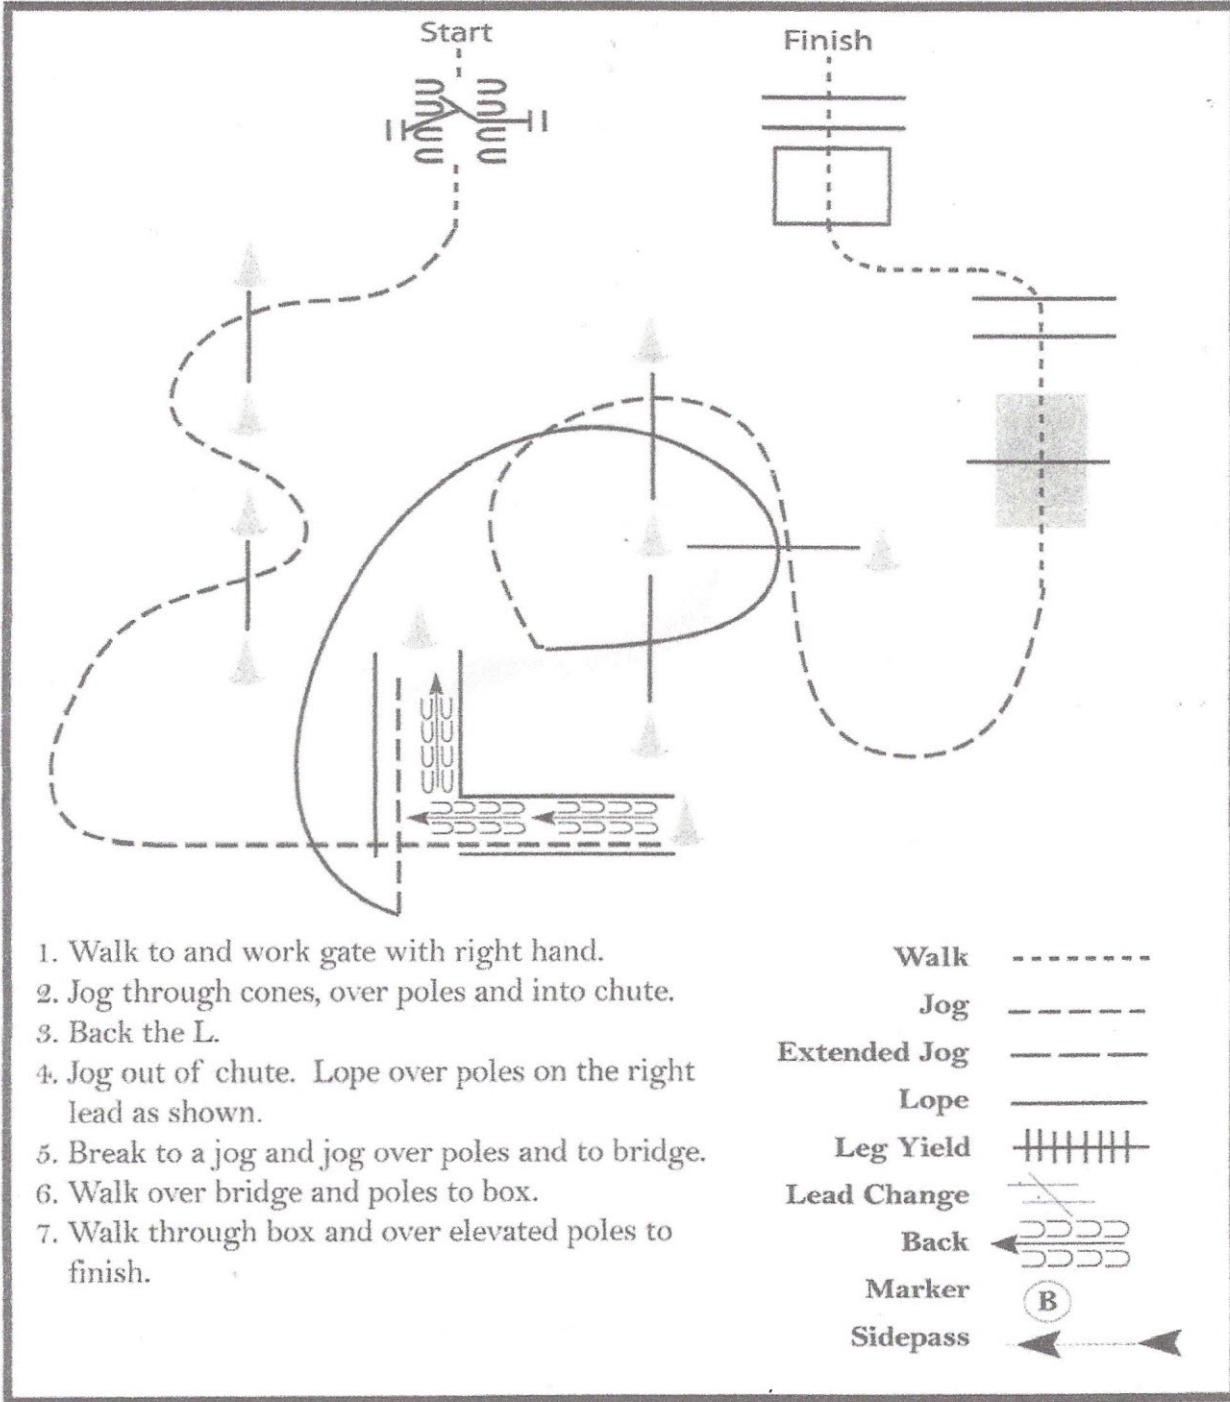

# Route 101 Horse Show Circuit

Trail W/E # ~~36~~ (13 & Under)

Show Date: 5-15-22

www.HorseShowPatterns.com

www.HorseShowPatterns.com

1. Walk to and work gate with right hand.
2. Jog through cones, over poles and into chute.
3. Back the L.
4. Jog out of chute. Lope over poles on the right lead as shown.
5. Break to a jog and jog over poles and to bridge.
6. Walk over bridge and poles to box.
7. Walk through box and over elevated poles to finish.

Walk	-----
Jog	- - - - -
Extended Jog	- - - - -
Lope	—————
Leg Yield	
Lead Change	///
Back	←←←
Marker	ⓑ
Sidepass	←←←

[T/1-48]

Pattern Provided by:

**ETI Corral 101**