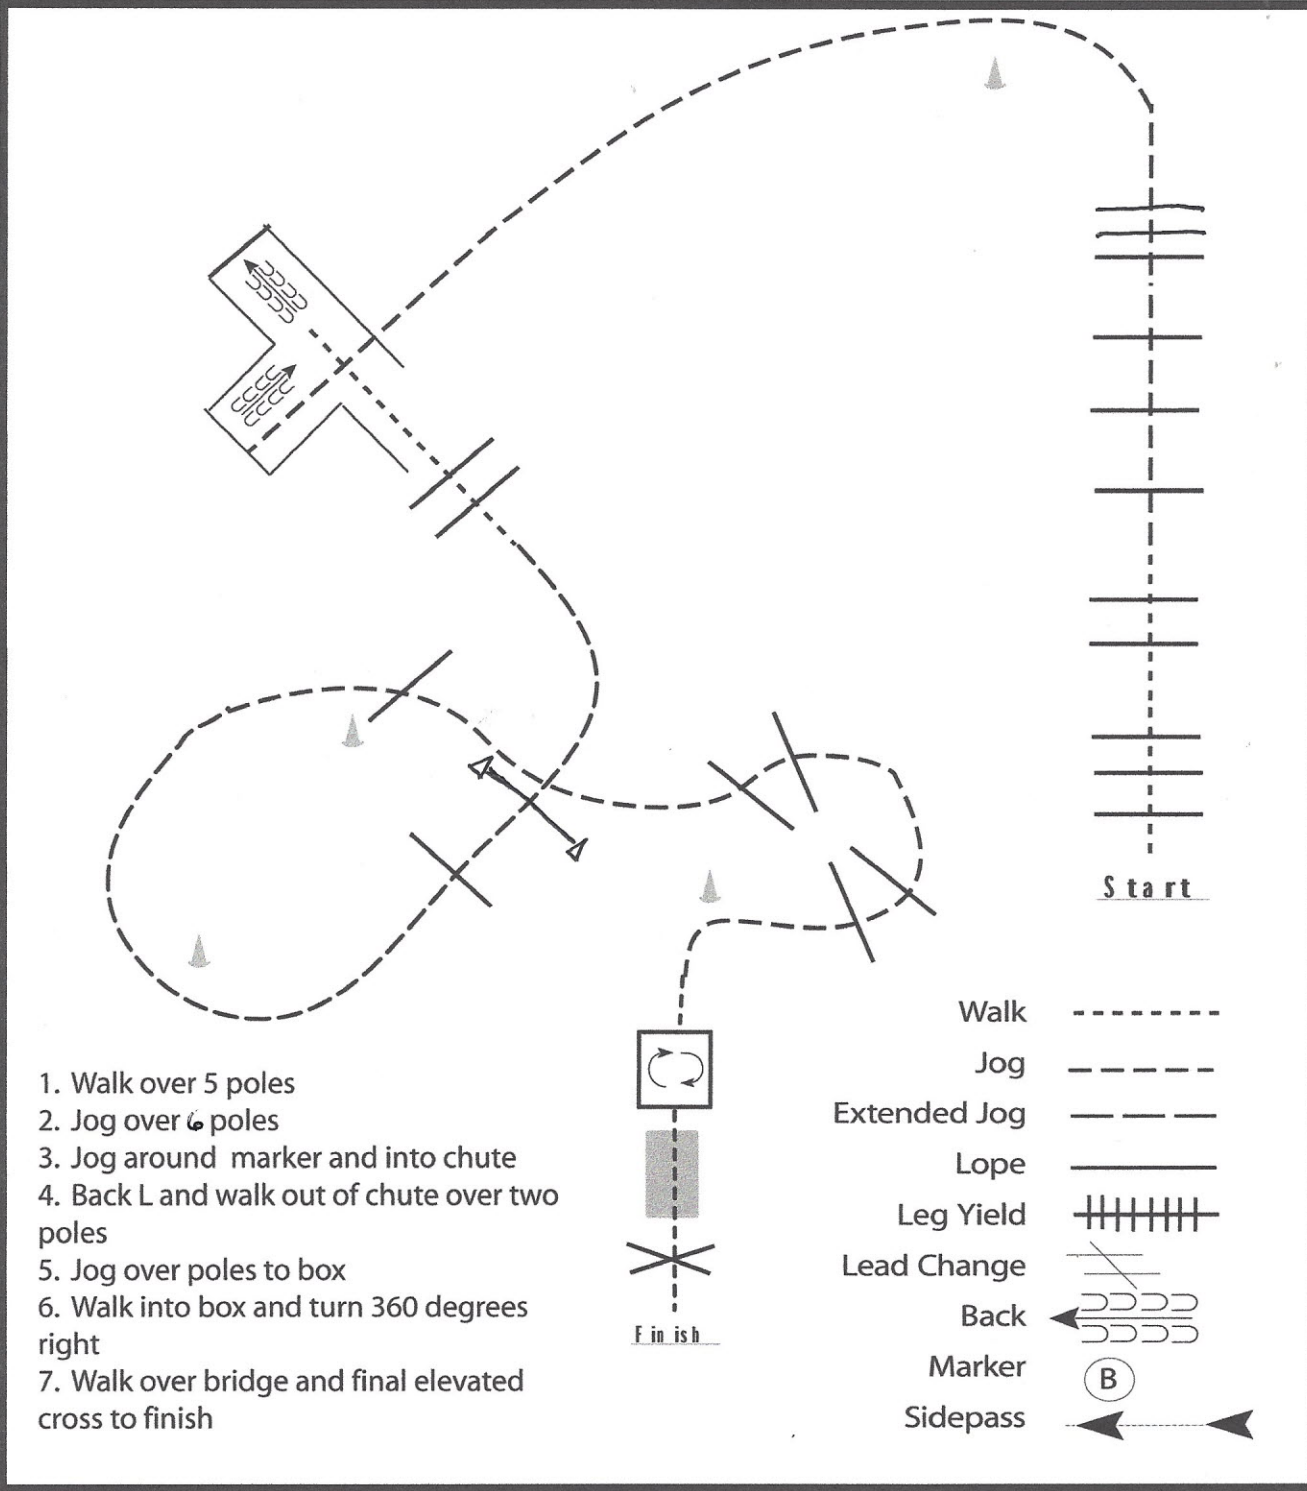

# ETI Corral 101

## #139 Trail In Hand Minis & Ponies (Open)

Show Date: 09-19-2021

www.HorseShowPatterns.com

www.HorseShowPatterns.com

1. Walk over 5 poles
2. Jog over 6 poles
3. Jog around marker and into chute
4. Back L and walk out of chute over two poles
5. Jog over poles to box
6. Walk into box and turn 360 degrees right
7. Walk over bridge and final elevated cross to finish

Walk	.....
Jog	-----
Extended Jog	-----
Lope	—————
Leg Yield	
Lead Change	///
Back	⤵⤵⤵
Marker	(B)
Sidepass	⤵-----

[T/WT-12]

Pattern Provided by:  
*Dawn Surprenant*