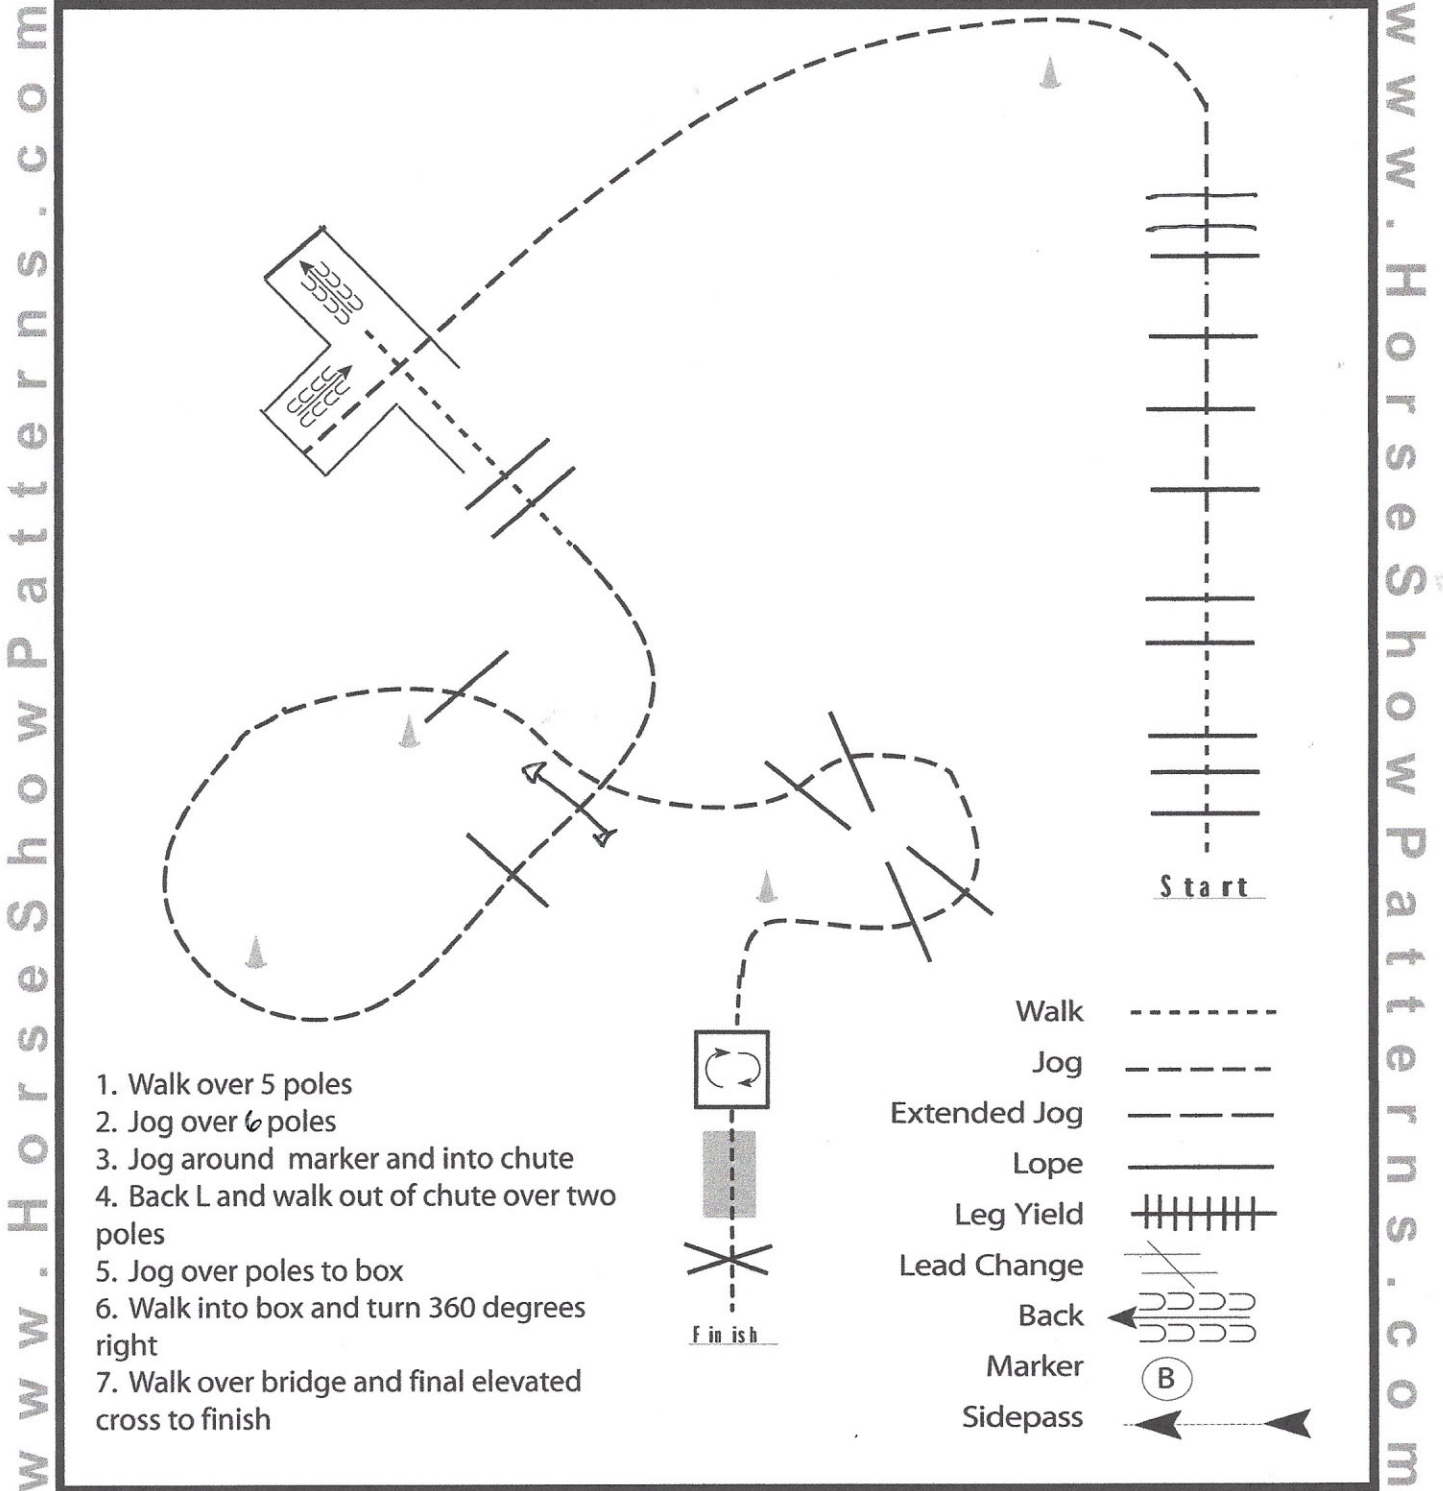

# ETI Corral 101

#149 Trail W/T W/E (19 & Over ATR)

Show Date: 09-19-2021

www.HorseShowPatterns.com

www.HorseShowPatterns.com

[TWT-12]

Pattern Provided by:  
*Dawn Surprenant*