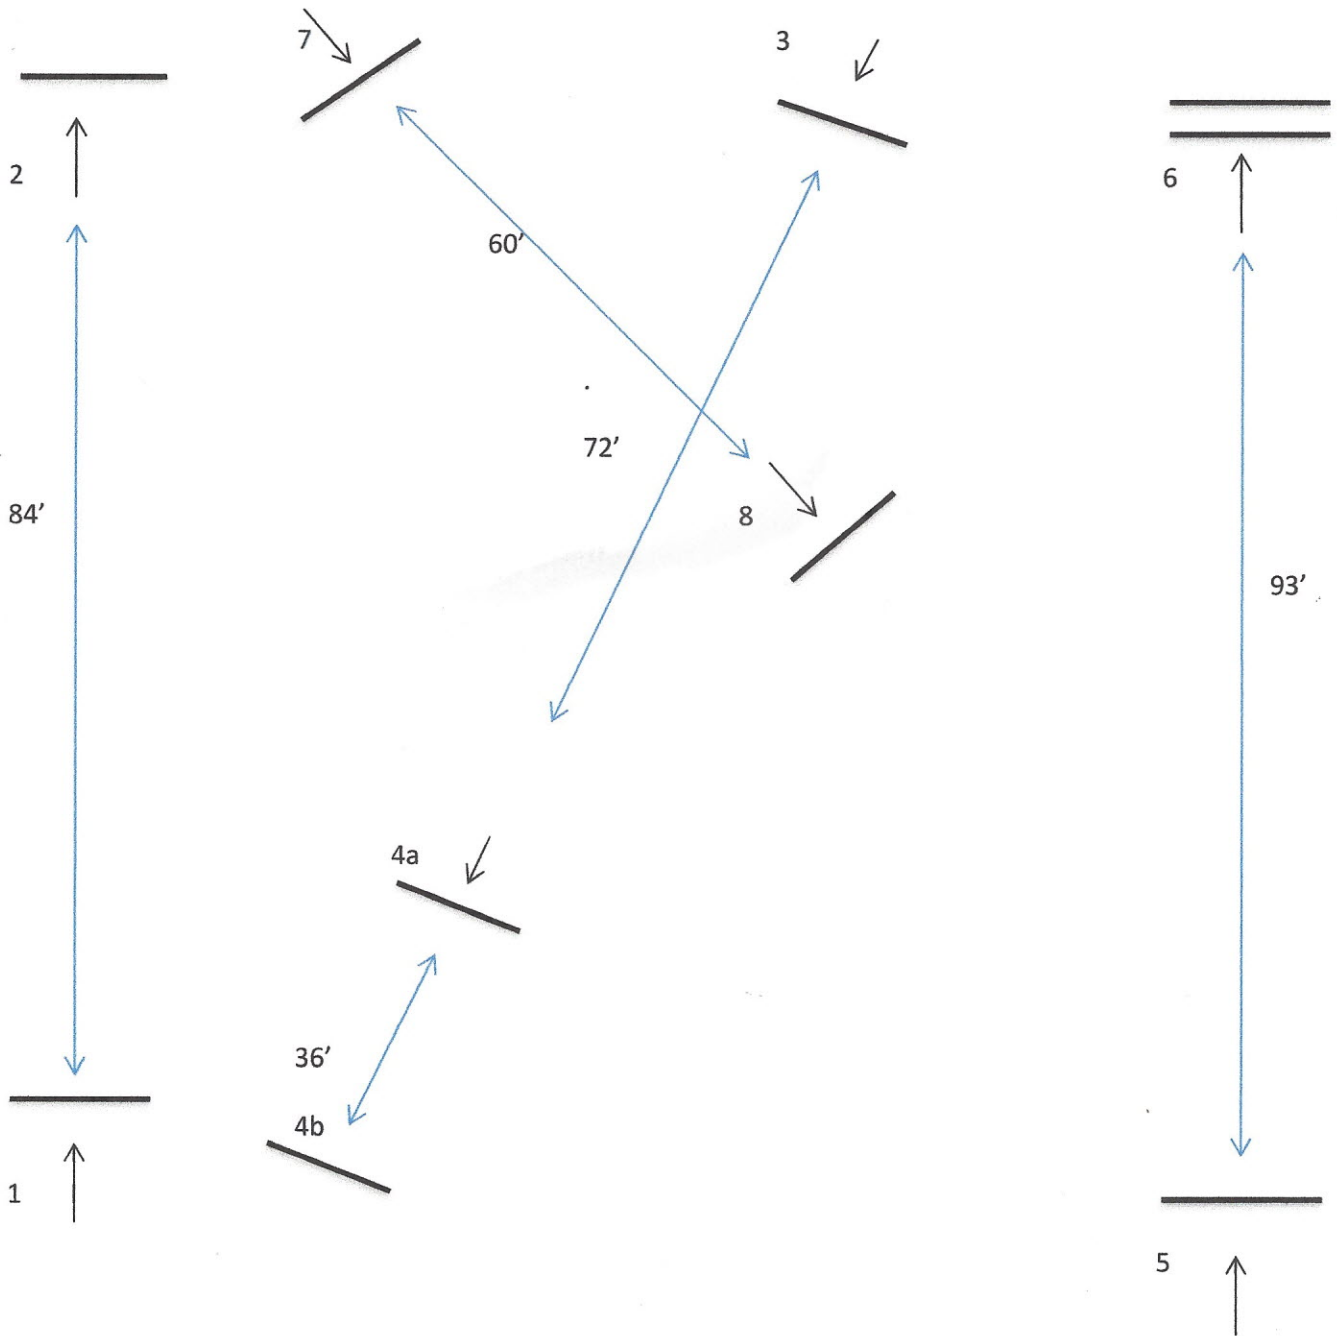

Route 101 Horse Show Circuit

October 13, 2019

#73 & #74 Working Hunters Over Fences 2' - 2'3"

18 and Under & Open

(Not to Scale)

GATE