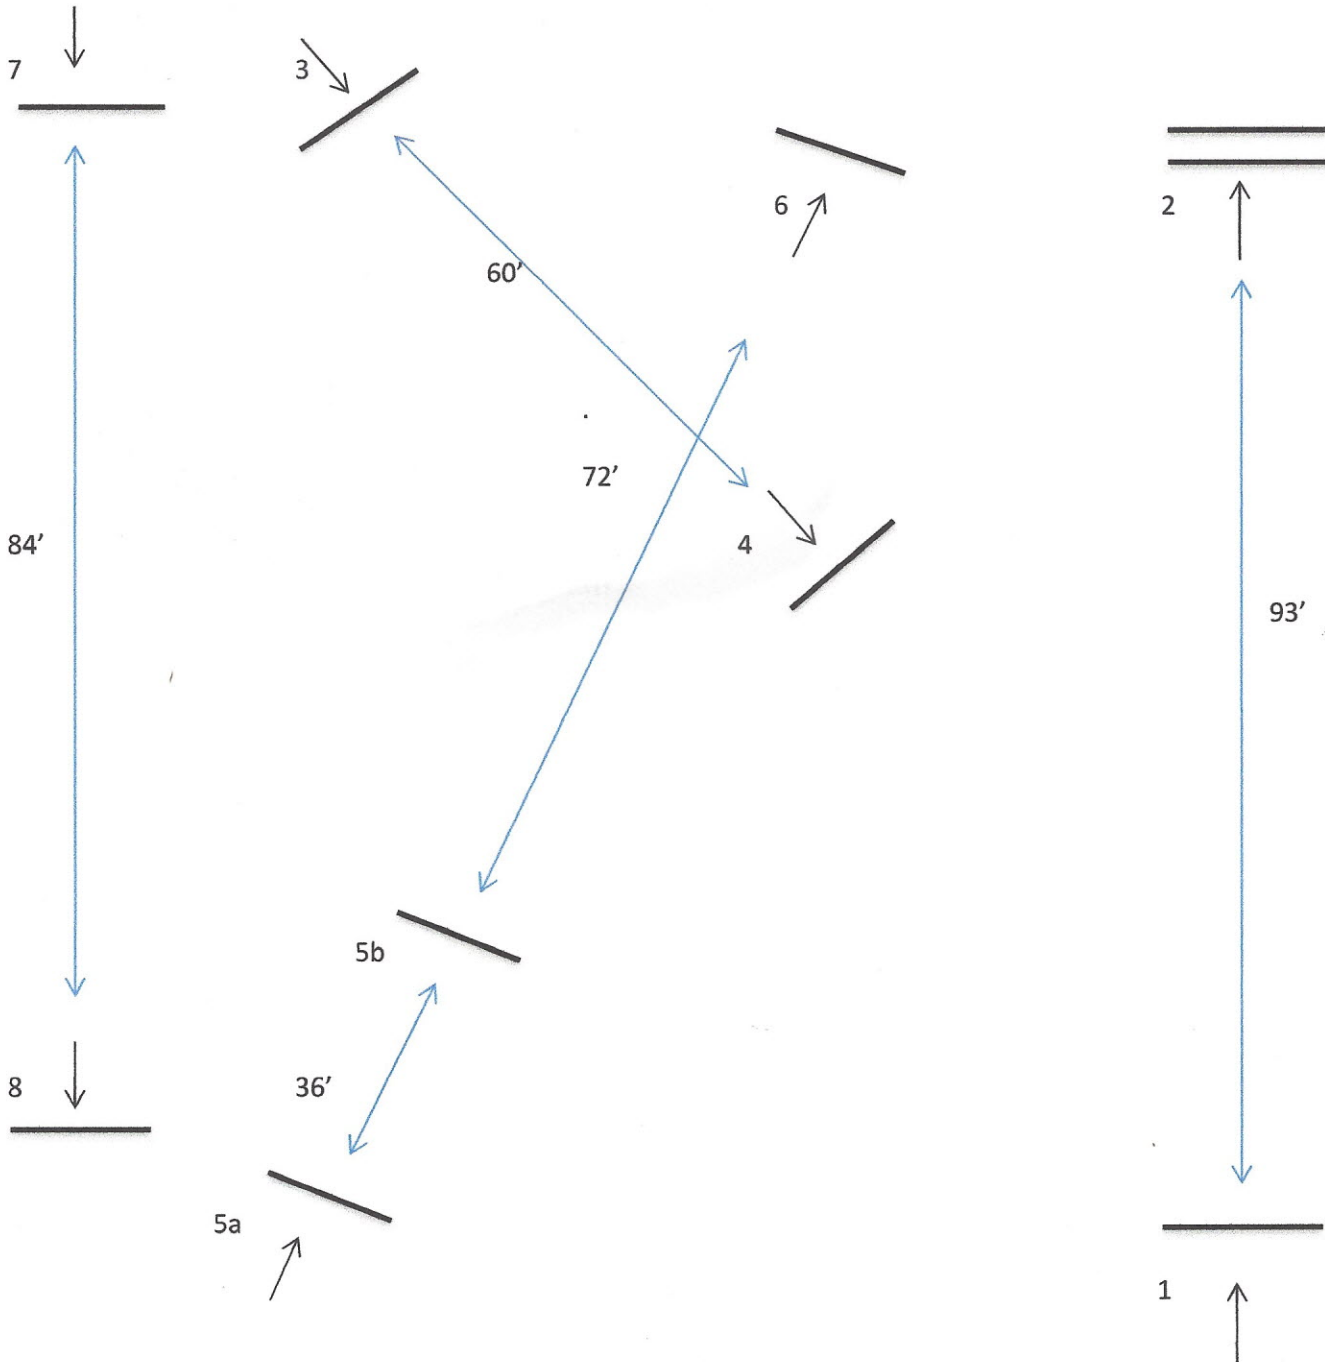

Route 101 Horse Show Circuit

October 13, 2019

#75 & #76 Working Hunters Over Fences 2'6" - 2'9"

18 and Under & Open

(Not to Scale)

GATE