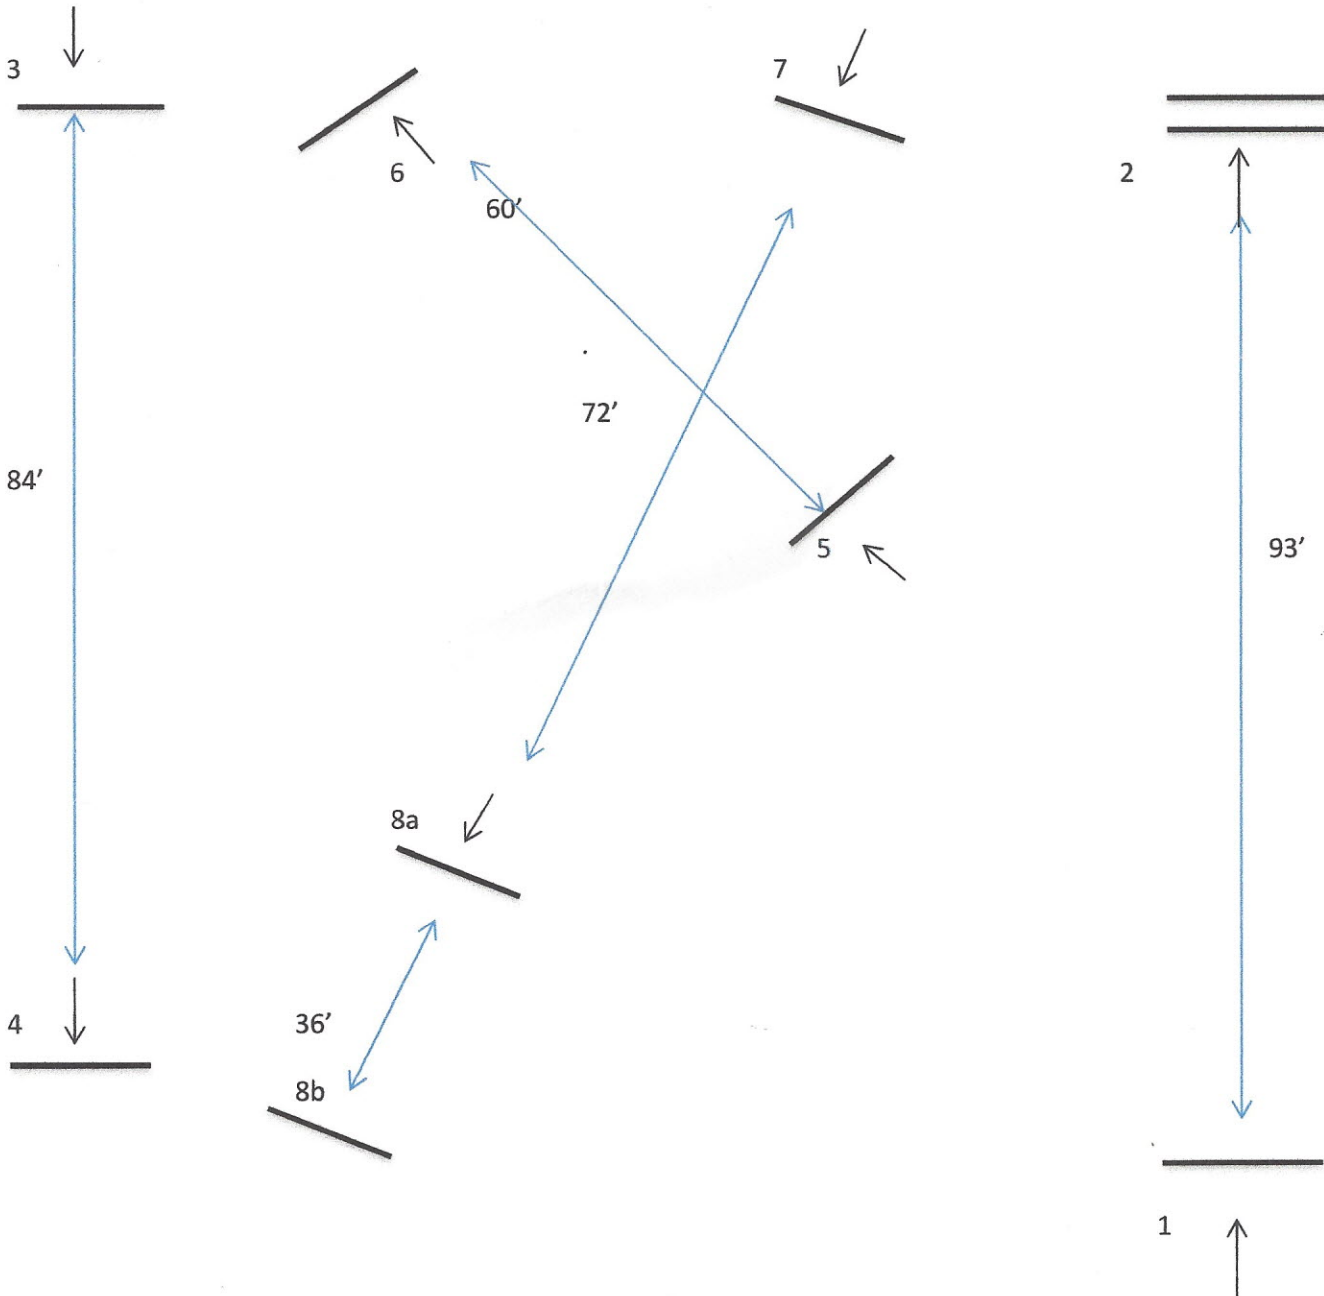

Route 101 Horse Show Circuit
October 13, 2019
#77 & #78 Working Hunters Over Fences 3'
18 and Under & Open
(Not to Scale)

GATE