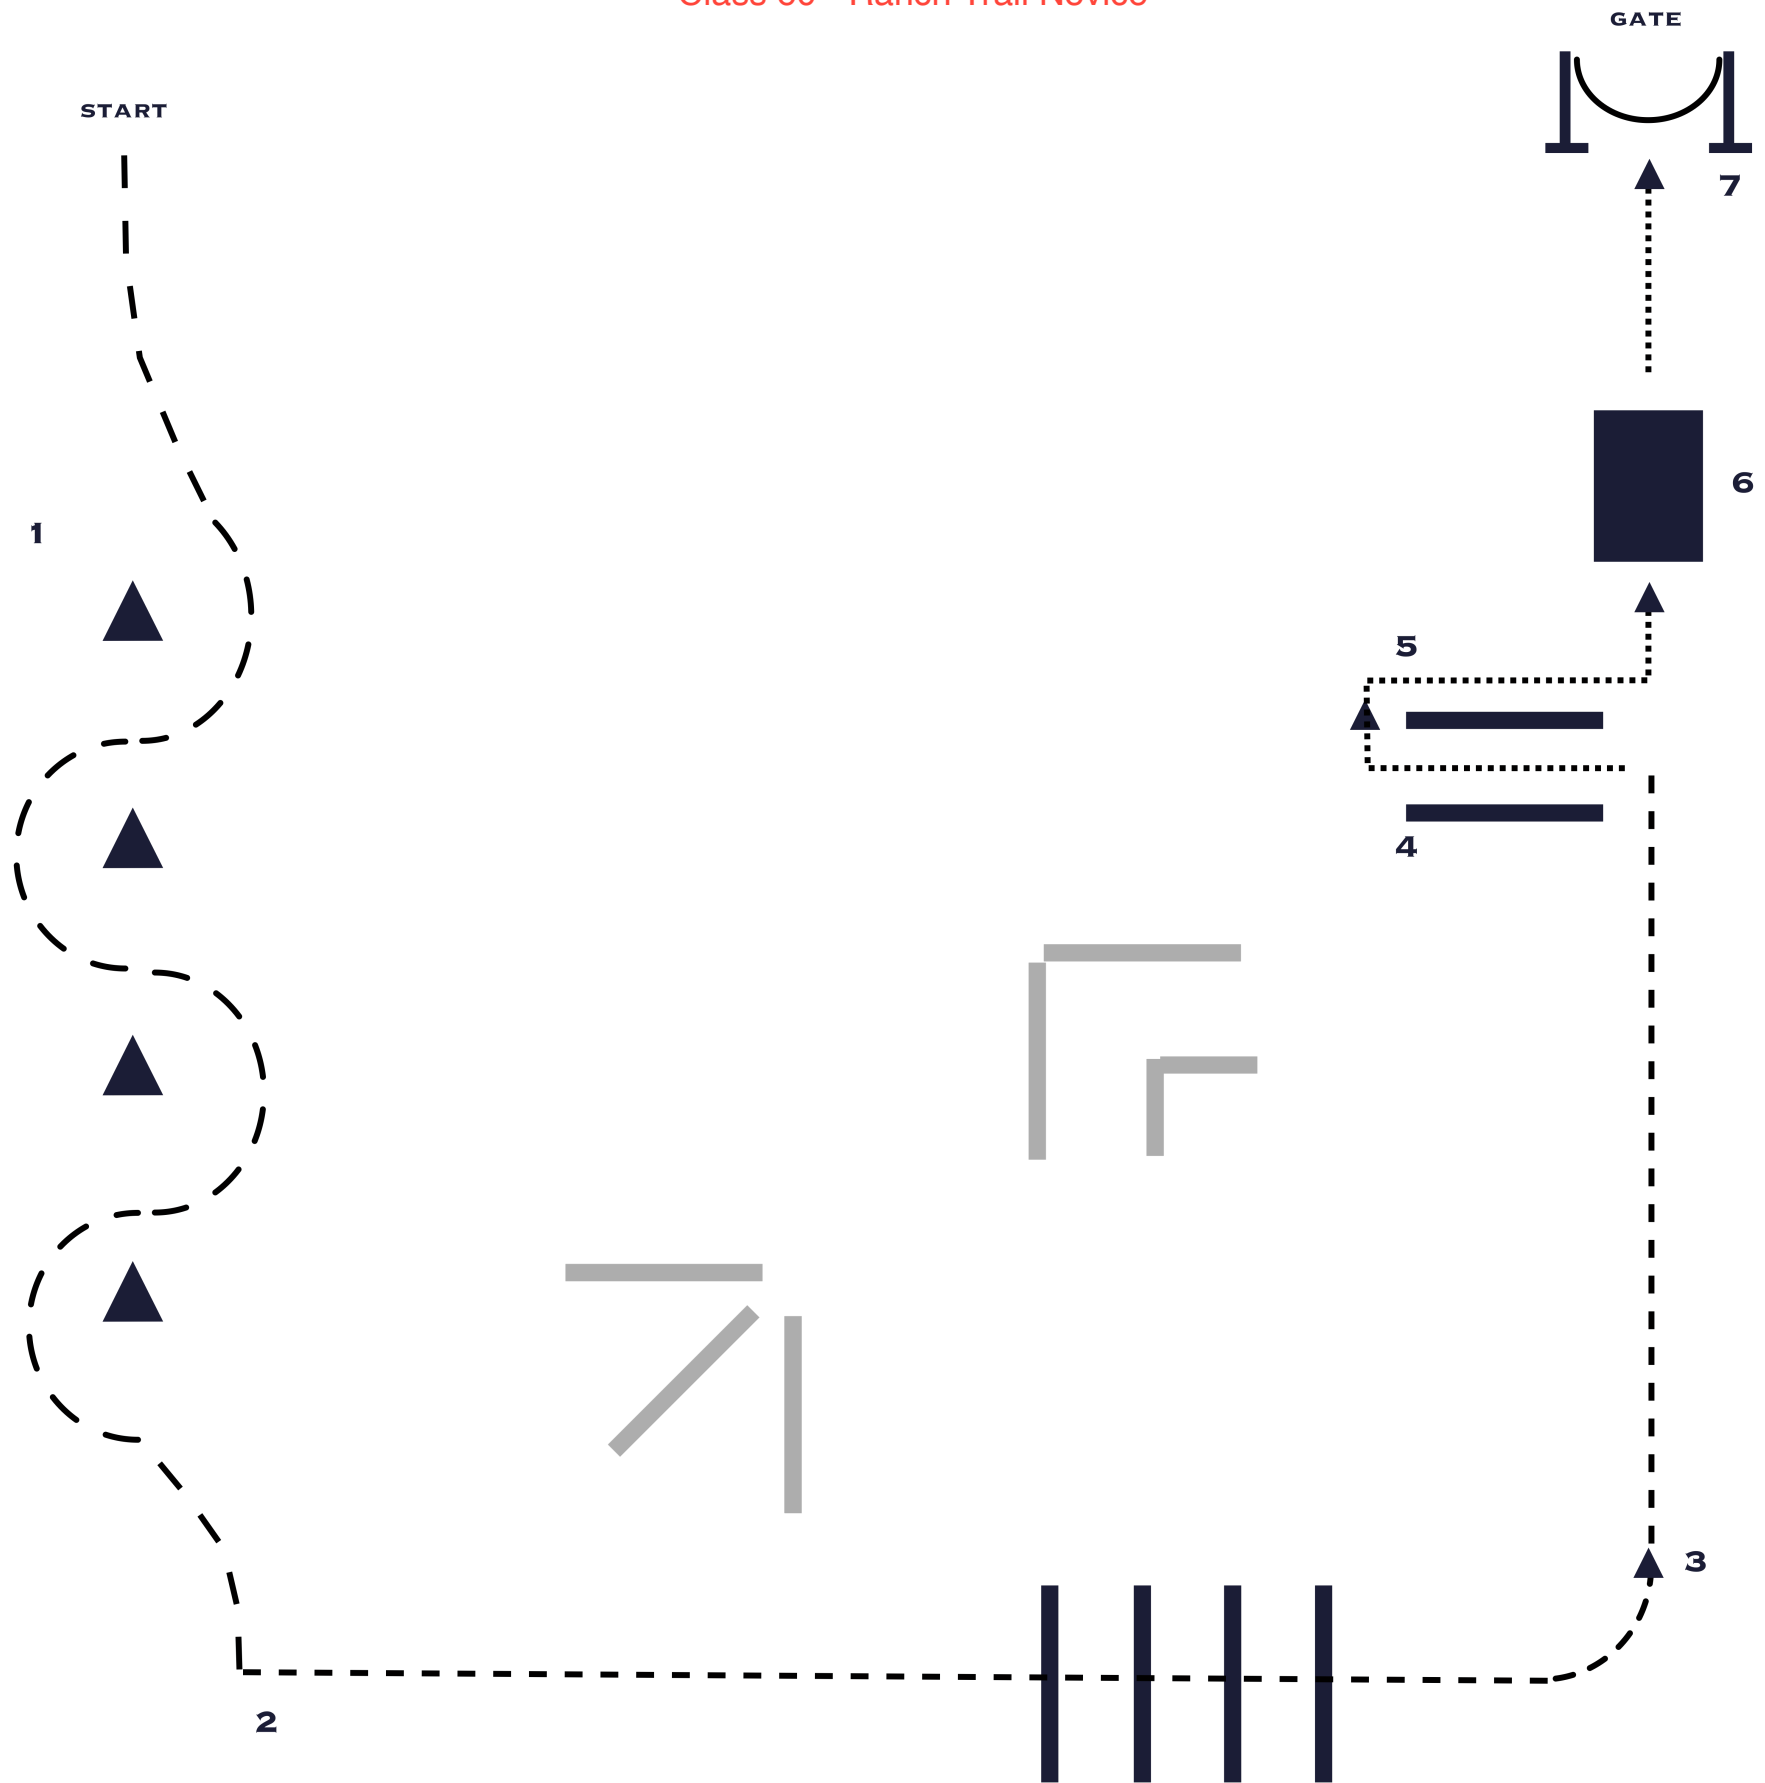

Ranch Trail Pattern

Class 60 - Ranch Trail Novice

1. Extended trot through serpentine
2. Trot to and over poles
3. Continue trot to first pole
4. Side pass left and walk to second pole
5. Side pass right
6. Walk to and over bridge
7. Continue at walk, work gate left handed

- Legend
- Walk
 - Extended Walk
 - - - Trot
 - - - Extended Trot
 - Lope
 - Extended Lope
 - //// Back
 - || Lead Change