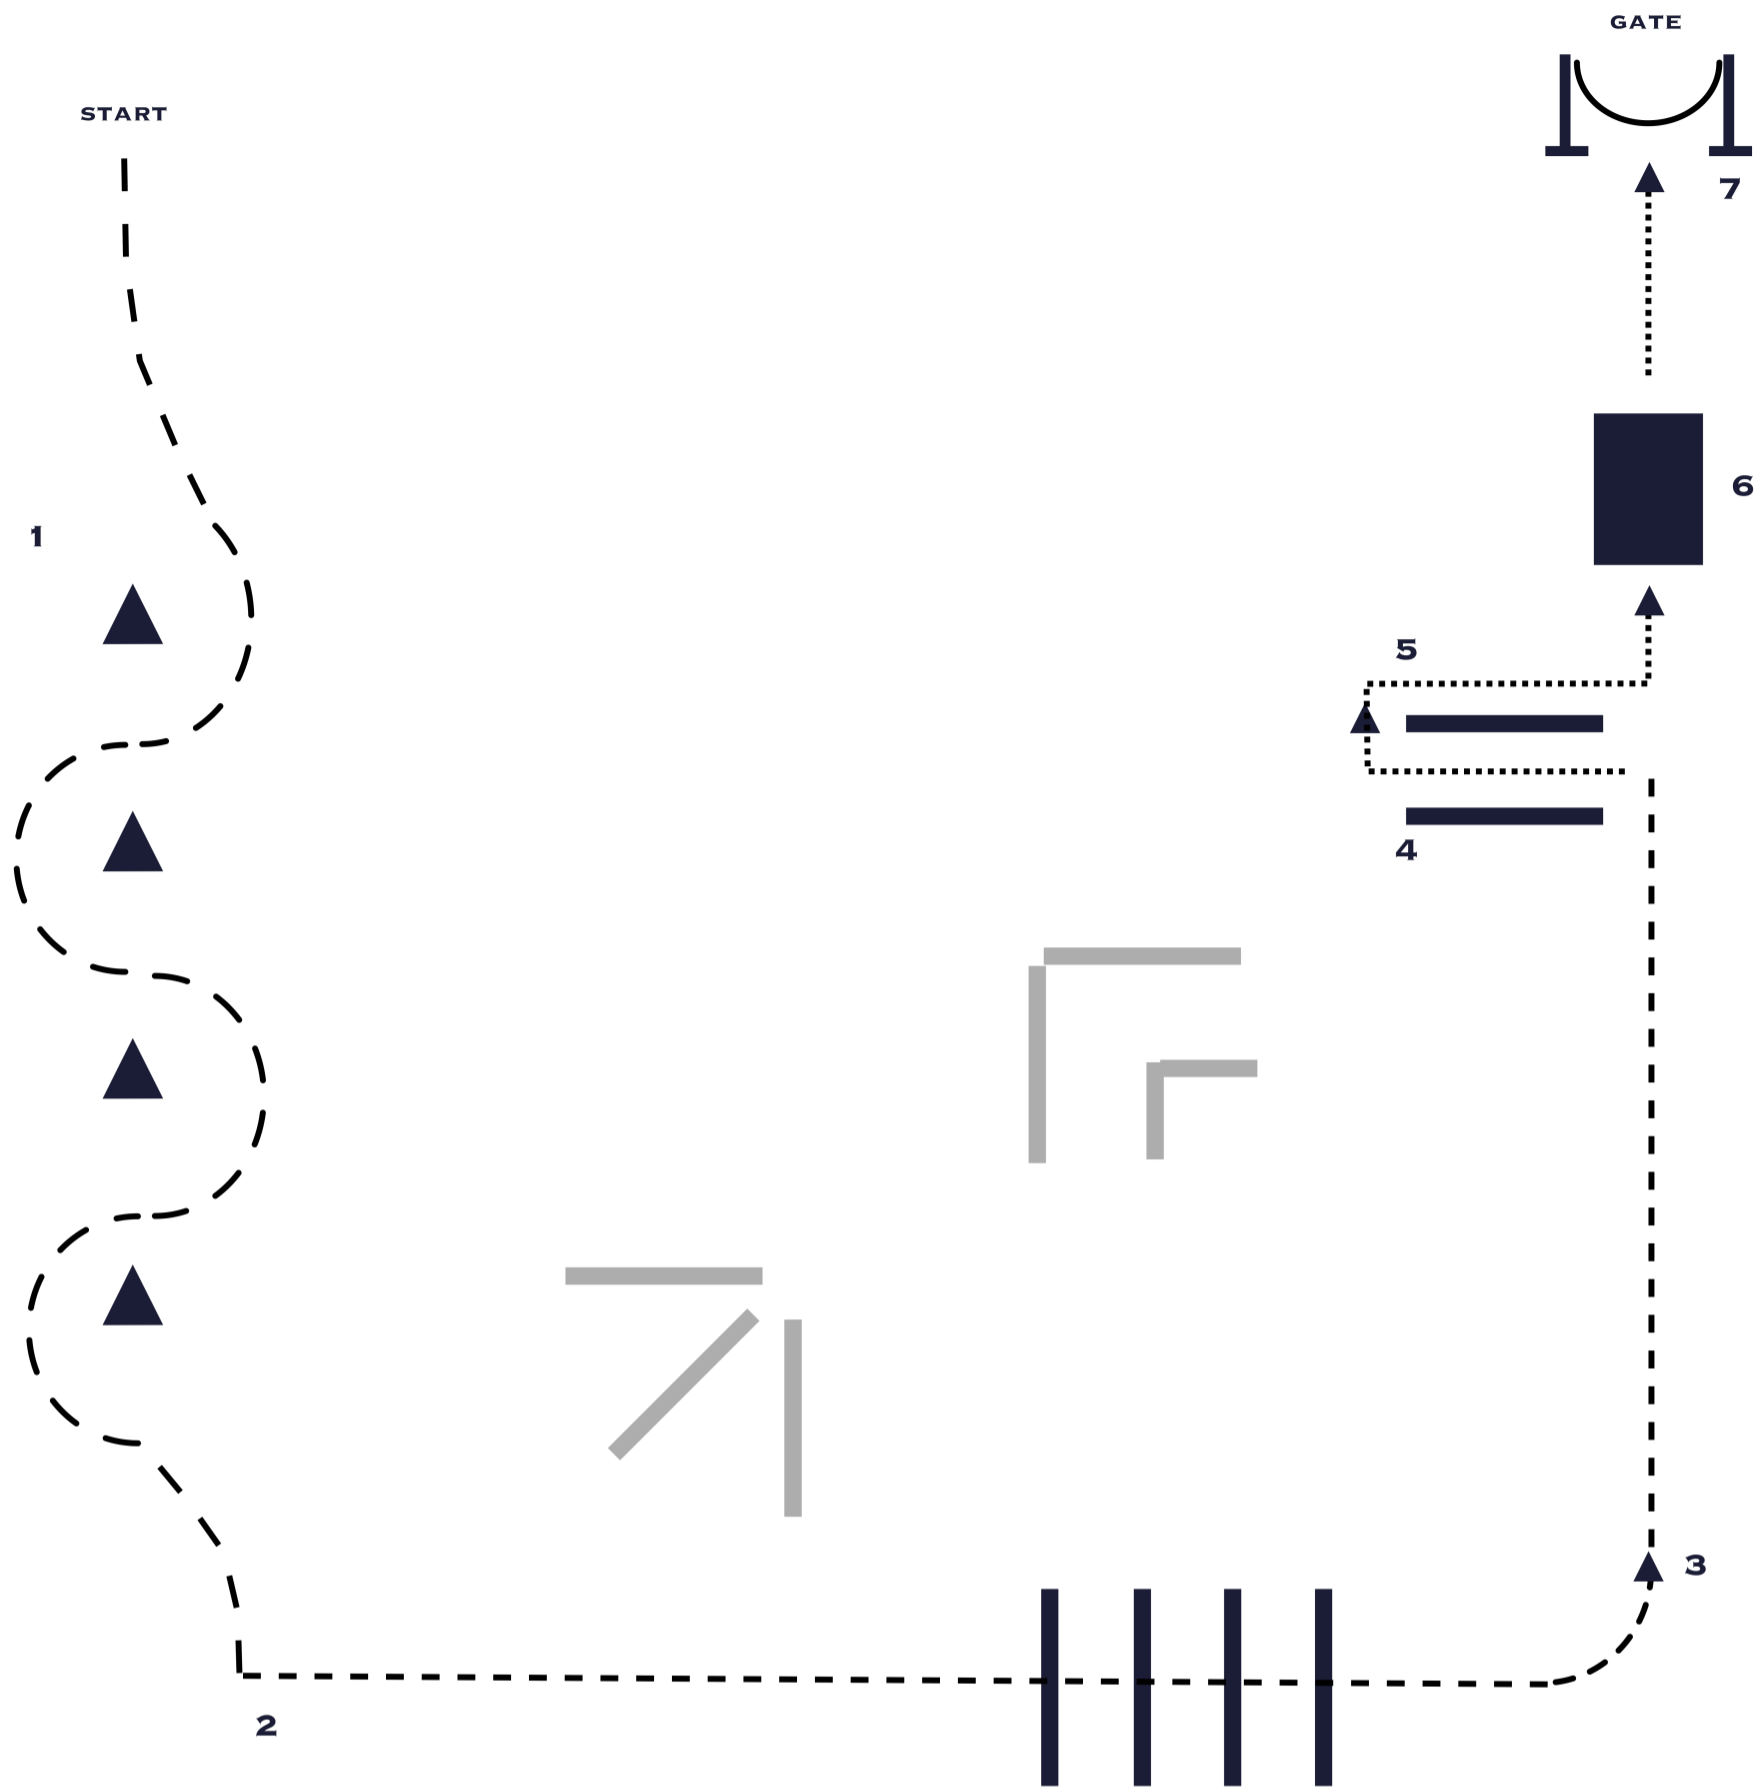

Ranch Trail Pattern

Class 62 -Ranch Trail Green Horse

1. Extended trot through serpentine
2. Trot to and over poles
3. Continue trot to first pole
4. Side pass left and walk to second pole
5. Side pass right
6. Walk to and over bridge
7. Continue at walk, work gate left handed

Legend

- Walk
- Extended Walk
- - - Trot
- - - Extended Trot
- Lope
- Extended Lope
- //// Back
- || Lead Change