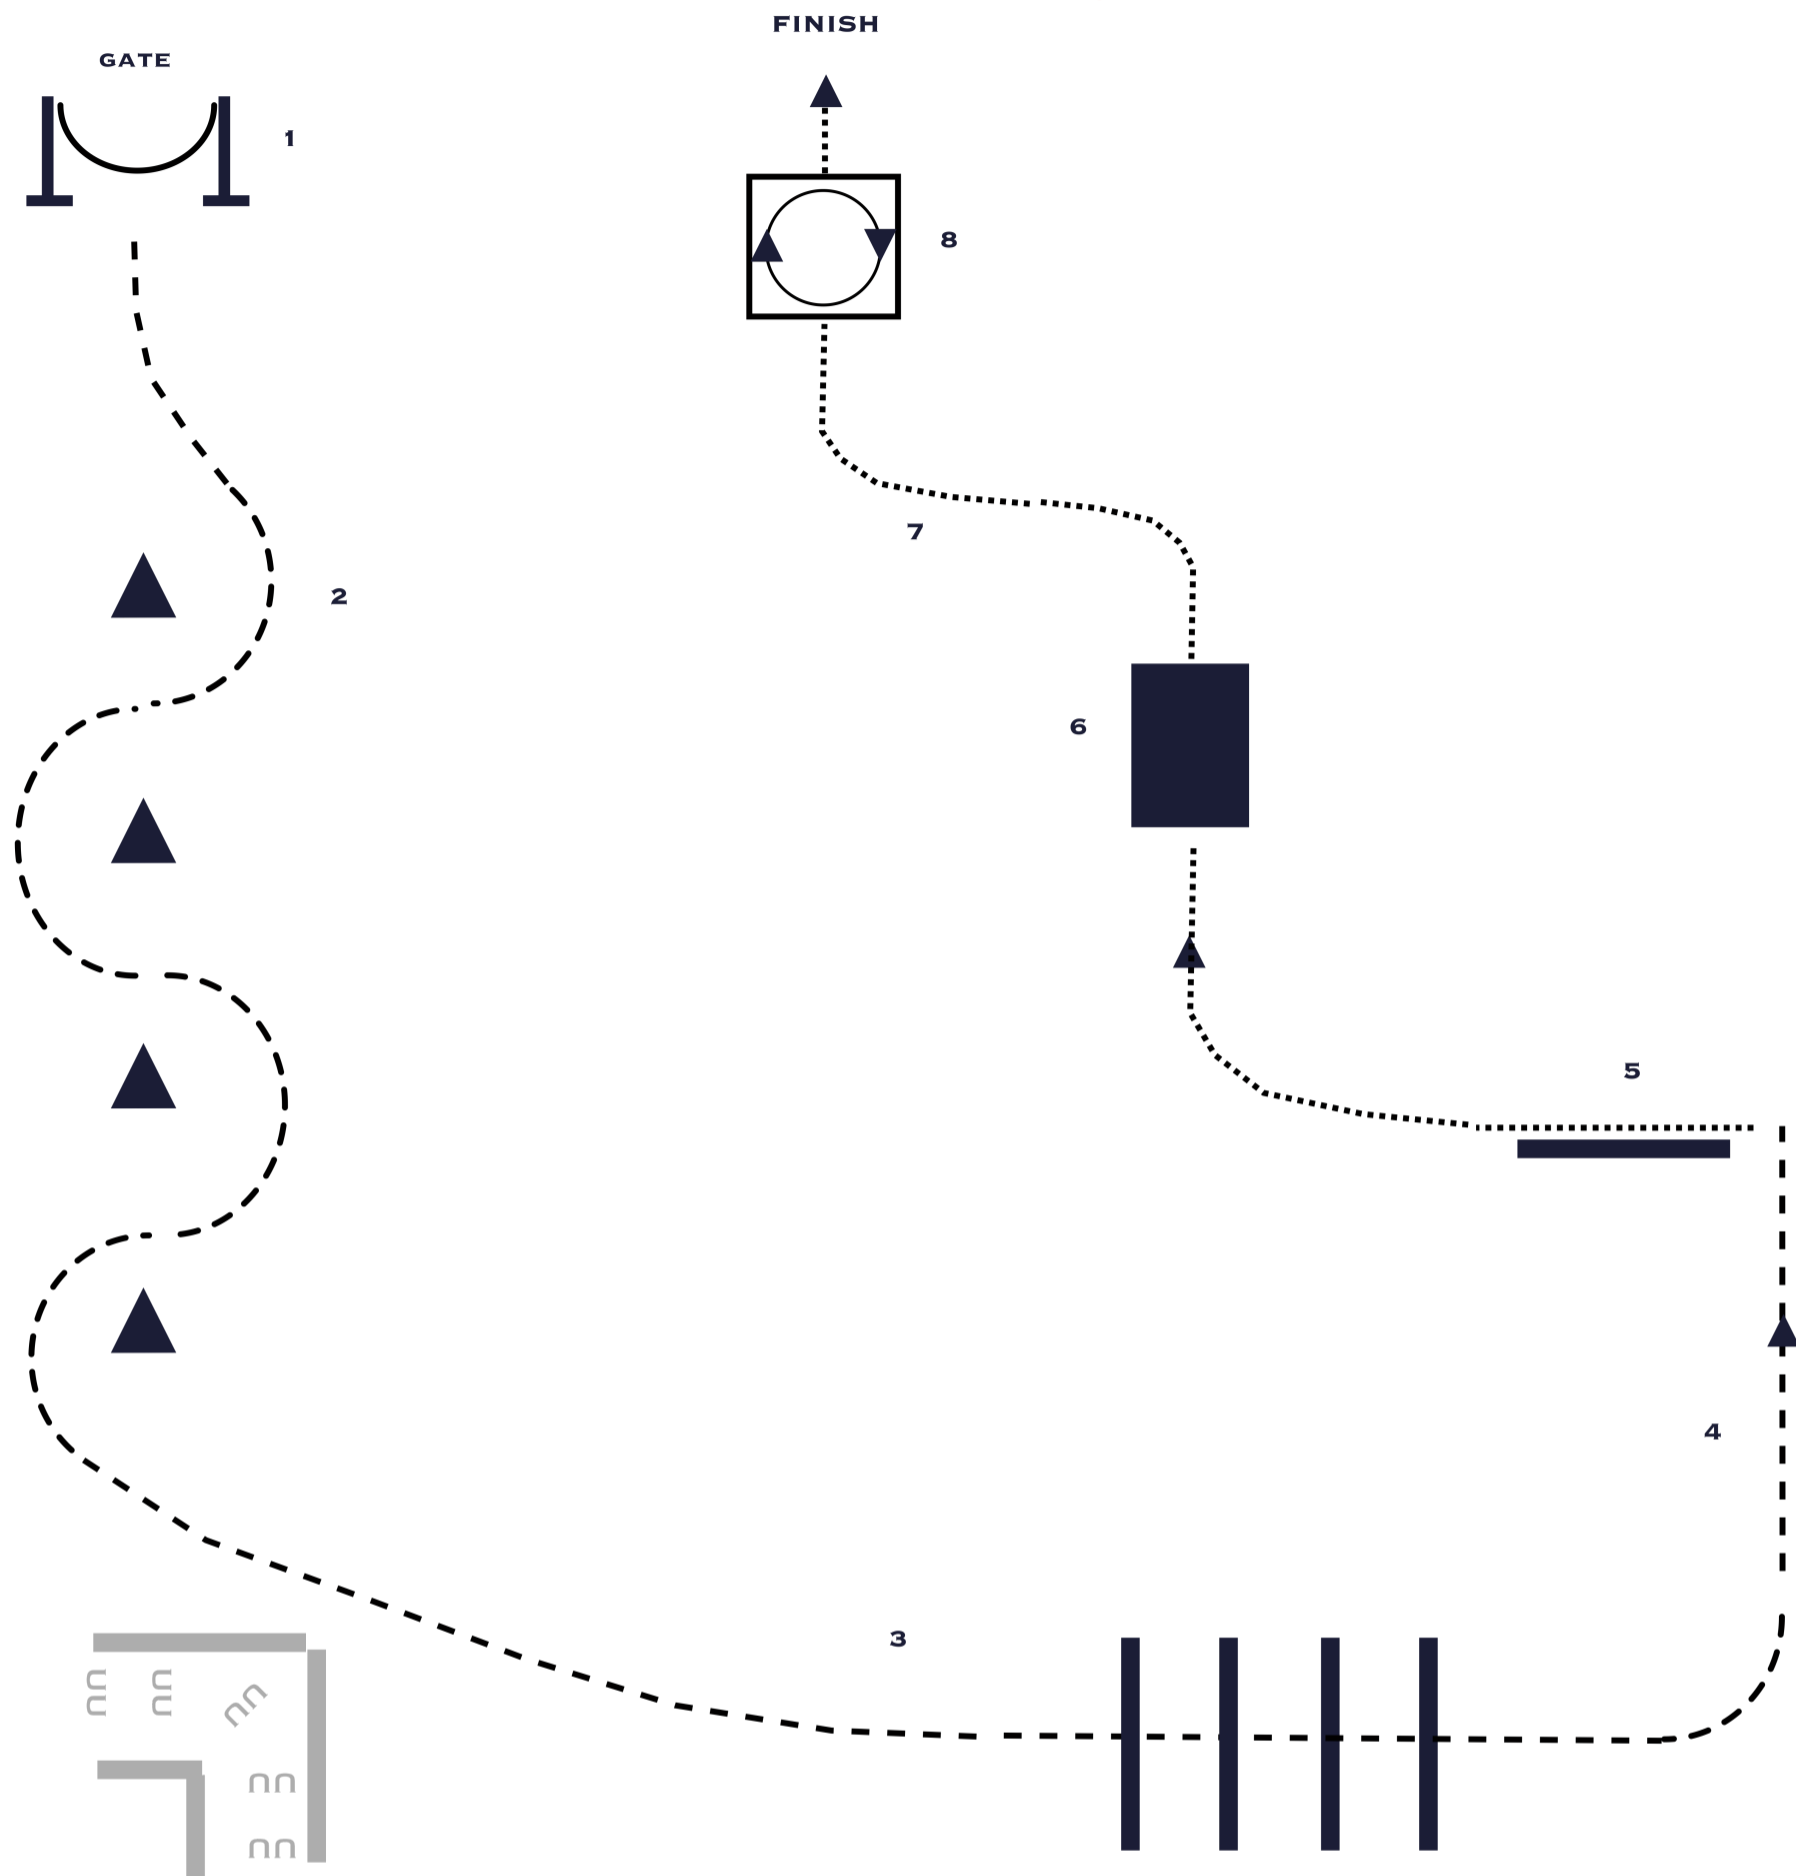

W/E Trail Pattern

Class 68 -W/E Trail Walk Open

1. Work gate left handed
2. Jog/Trot through serpentine
3. Jog/Trot over poles
4. Continue jog/trot to the sidepass
5. Sidepass left over pole
6. Walk over bridge
7. Continue walk into the box
8. 360° turn right, walk out of to finish

Legend

- Walk
- Extended Walk
- - - Trot
- - - Extended Trot
- Lope
- Extended Lope
- //// Back
- \\ Lead Change