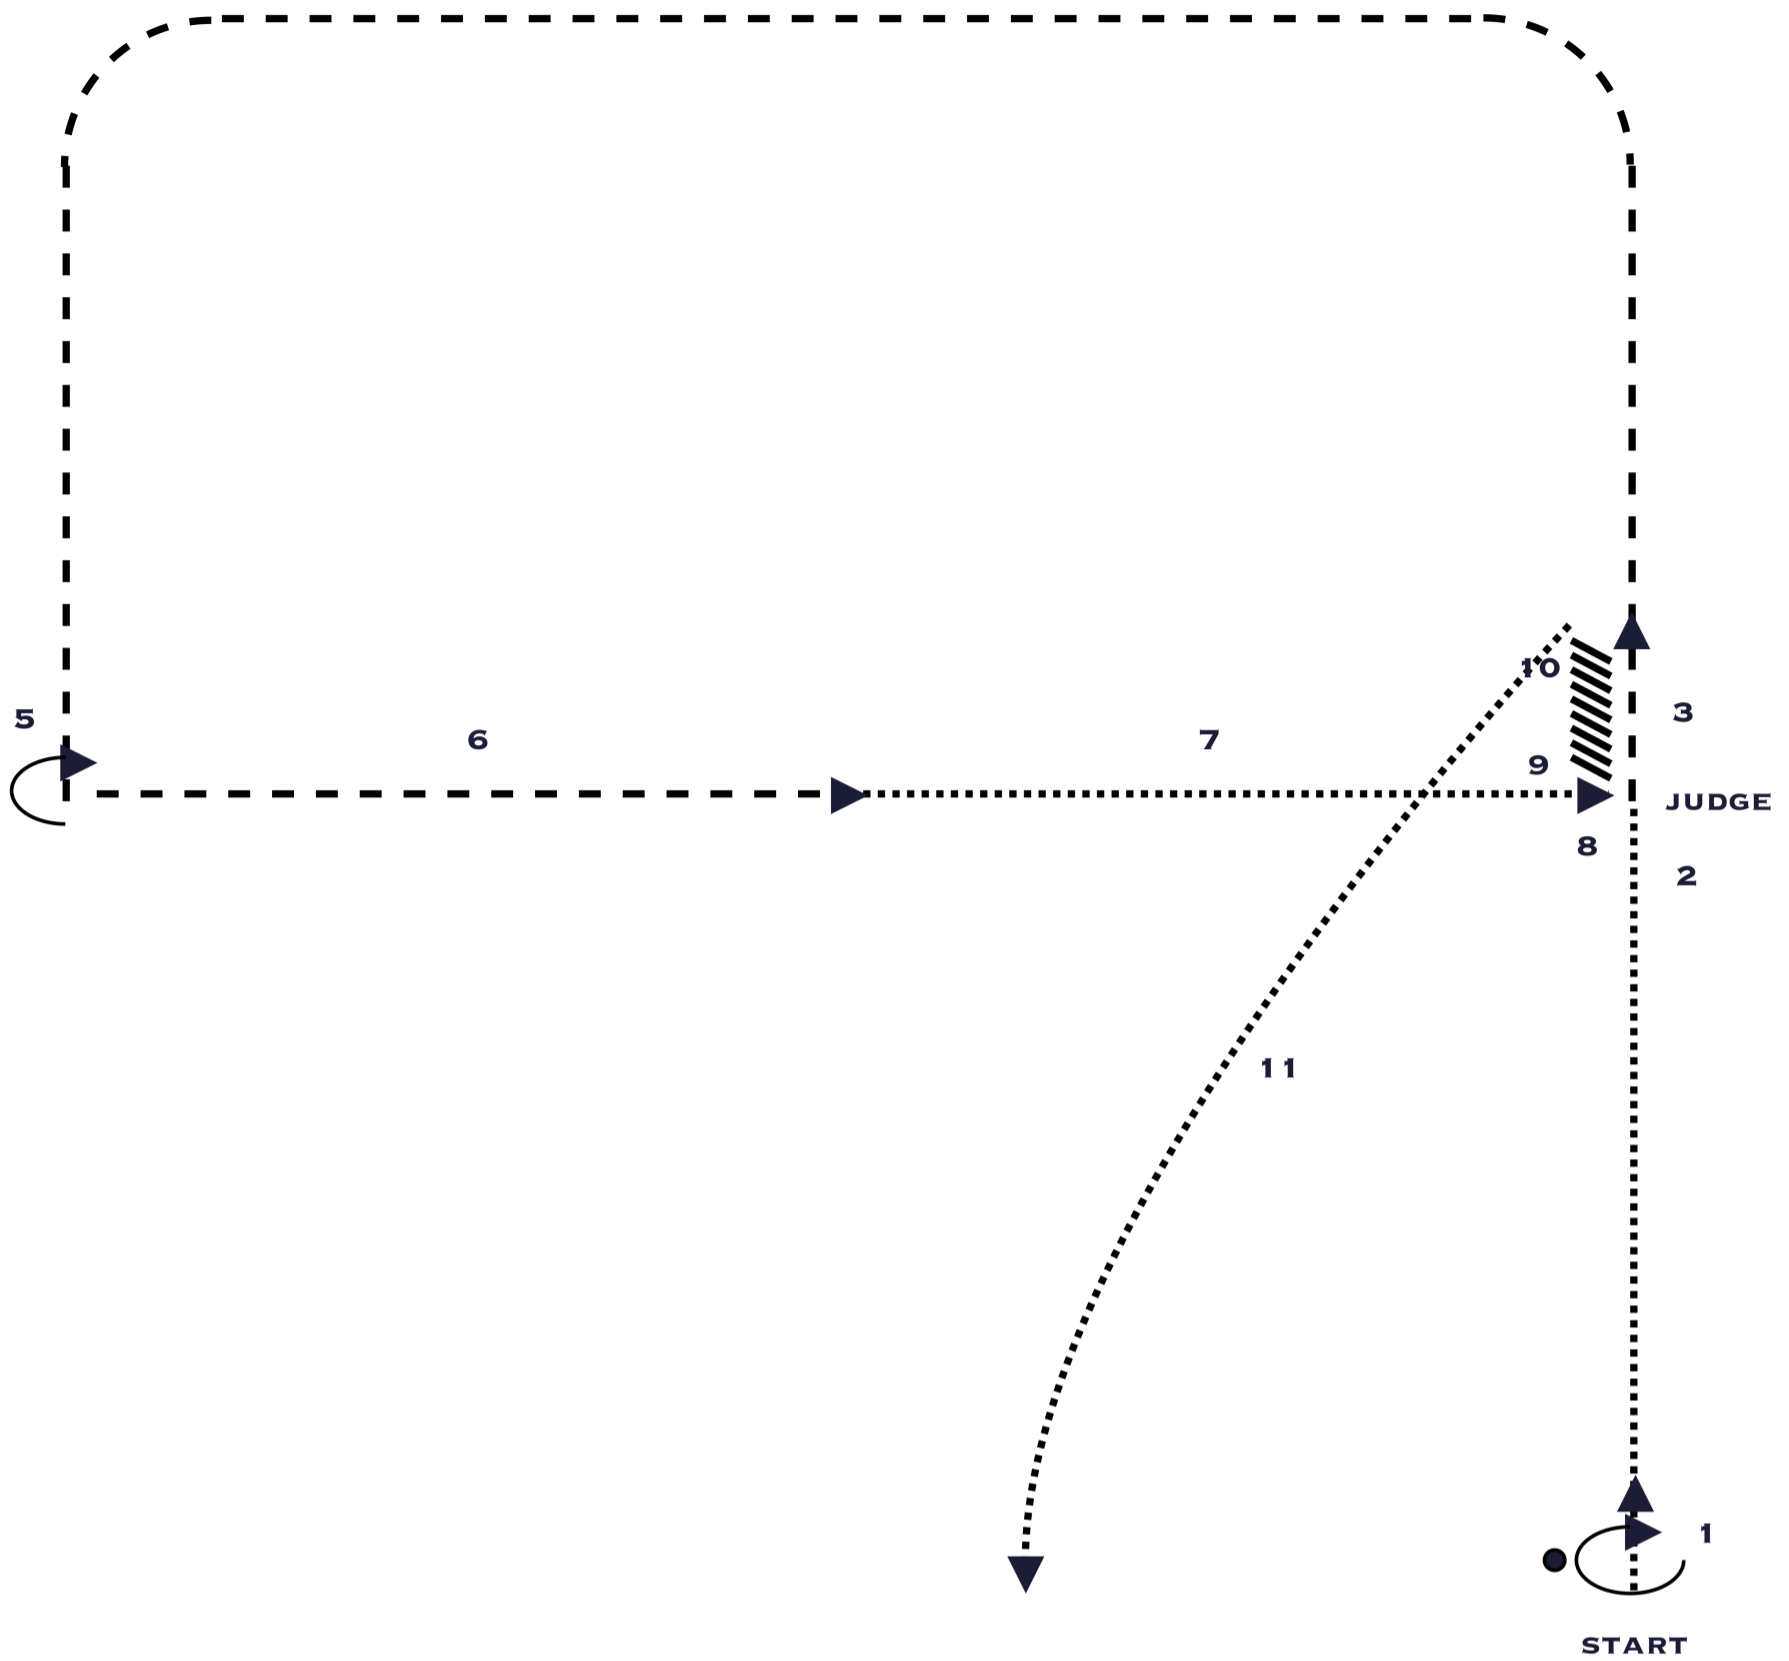

Showmanship Pattern

Class 7 -W/E Showmanship Mini/Pony

4

1. Execute one 360° turn at first marker
2. Walk from first marker to a position in front of Judge
3. Set up, hesitate and trot straight away
4. Trot two corners and stop midway
5. Execute 3/4 turn to the right
6. Trot halfway to the Judge
7. Walk the rest of the way to the Judge
8. Stop and set up for inspection
9. After inspection, turn 1/4 to the right
10. Back two horse lengths
11. Walk or jog to the exit

Legend

- Walk
- Extended Walk
- - - Trot
- - - Extended Trot
- Lope
- Extended Lope
- ////// Back
- // Lead Change