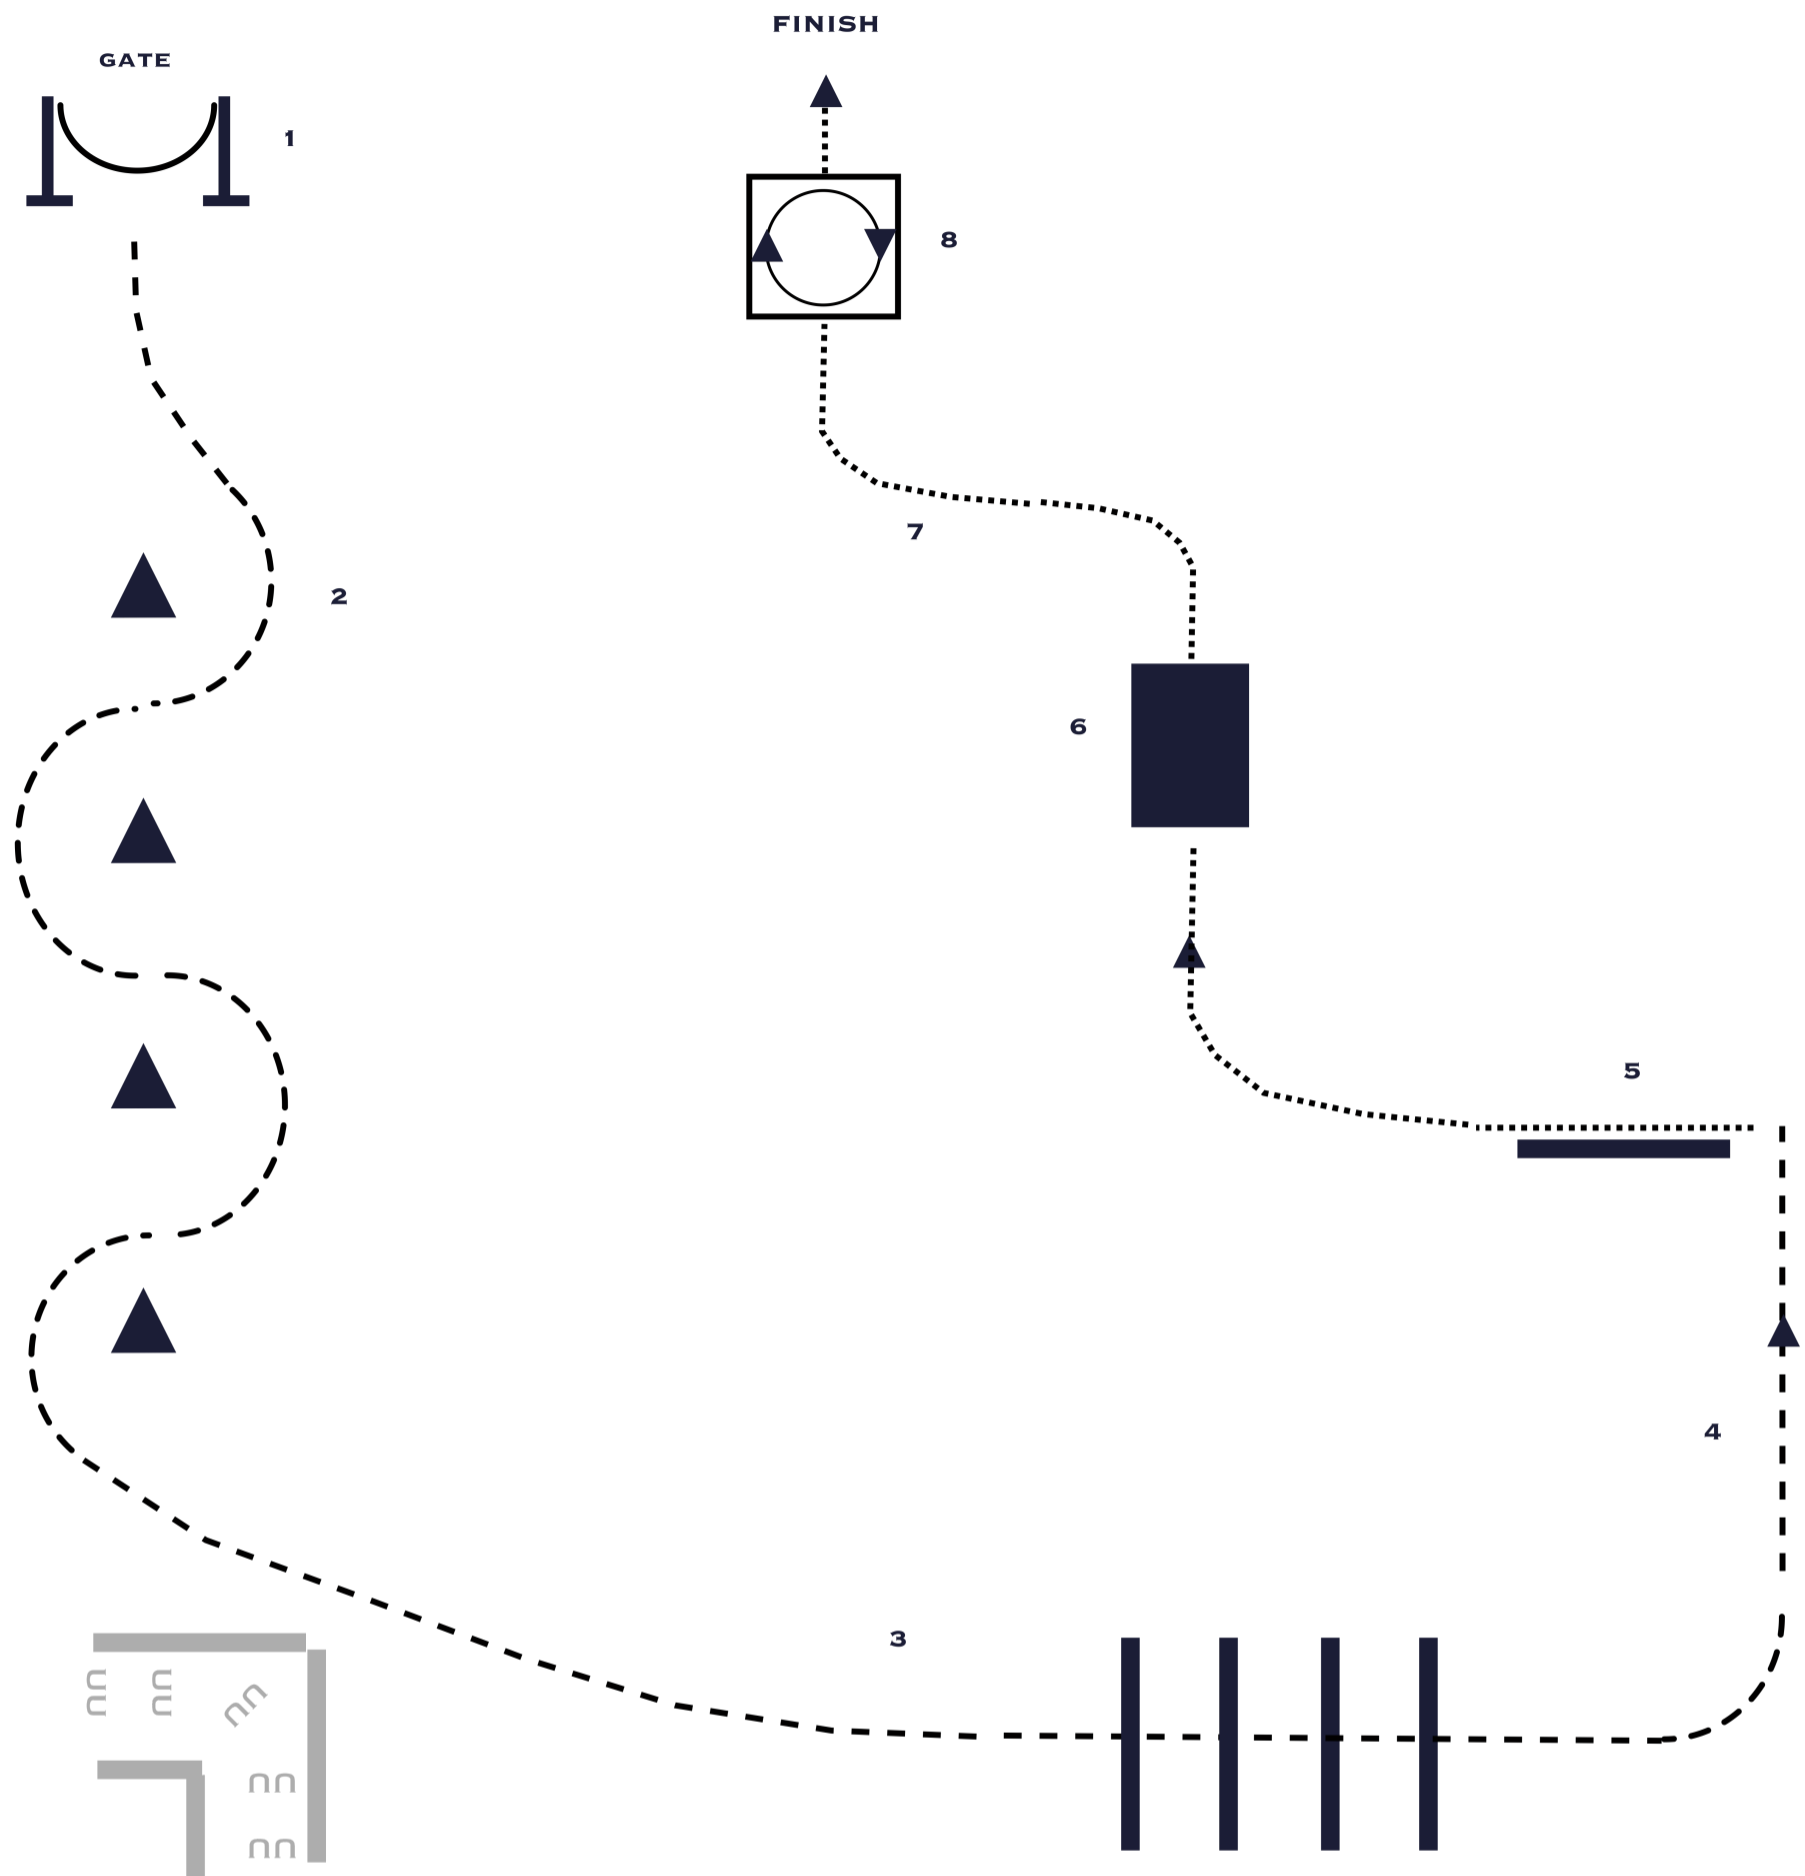

W/E Trail Pattern

Class 70 -W/E WT/WJ Trail 17 & Under

1. Work gate left handed
2. Jog/Trot through serpentine
3. Jog/Trot over poles
4. Continue jog/trot to the sidepass
5. Sidepass left over pole
6. Walk over bridge
7. Continue walk into the box
8. 360° turn right, walk out of to finish

Legend

- Walk
- Extended Walk
- - - Trot
- - - Extended Trot
- Lope
- Extended Lope
- //// Back
- \\ Lead Change