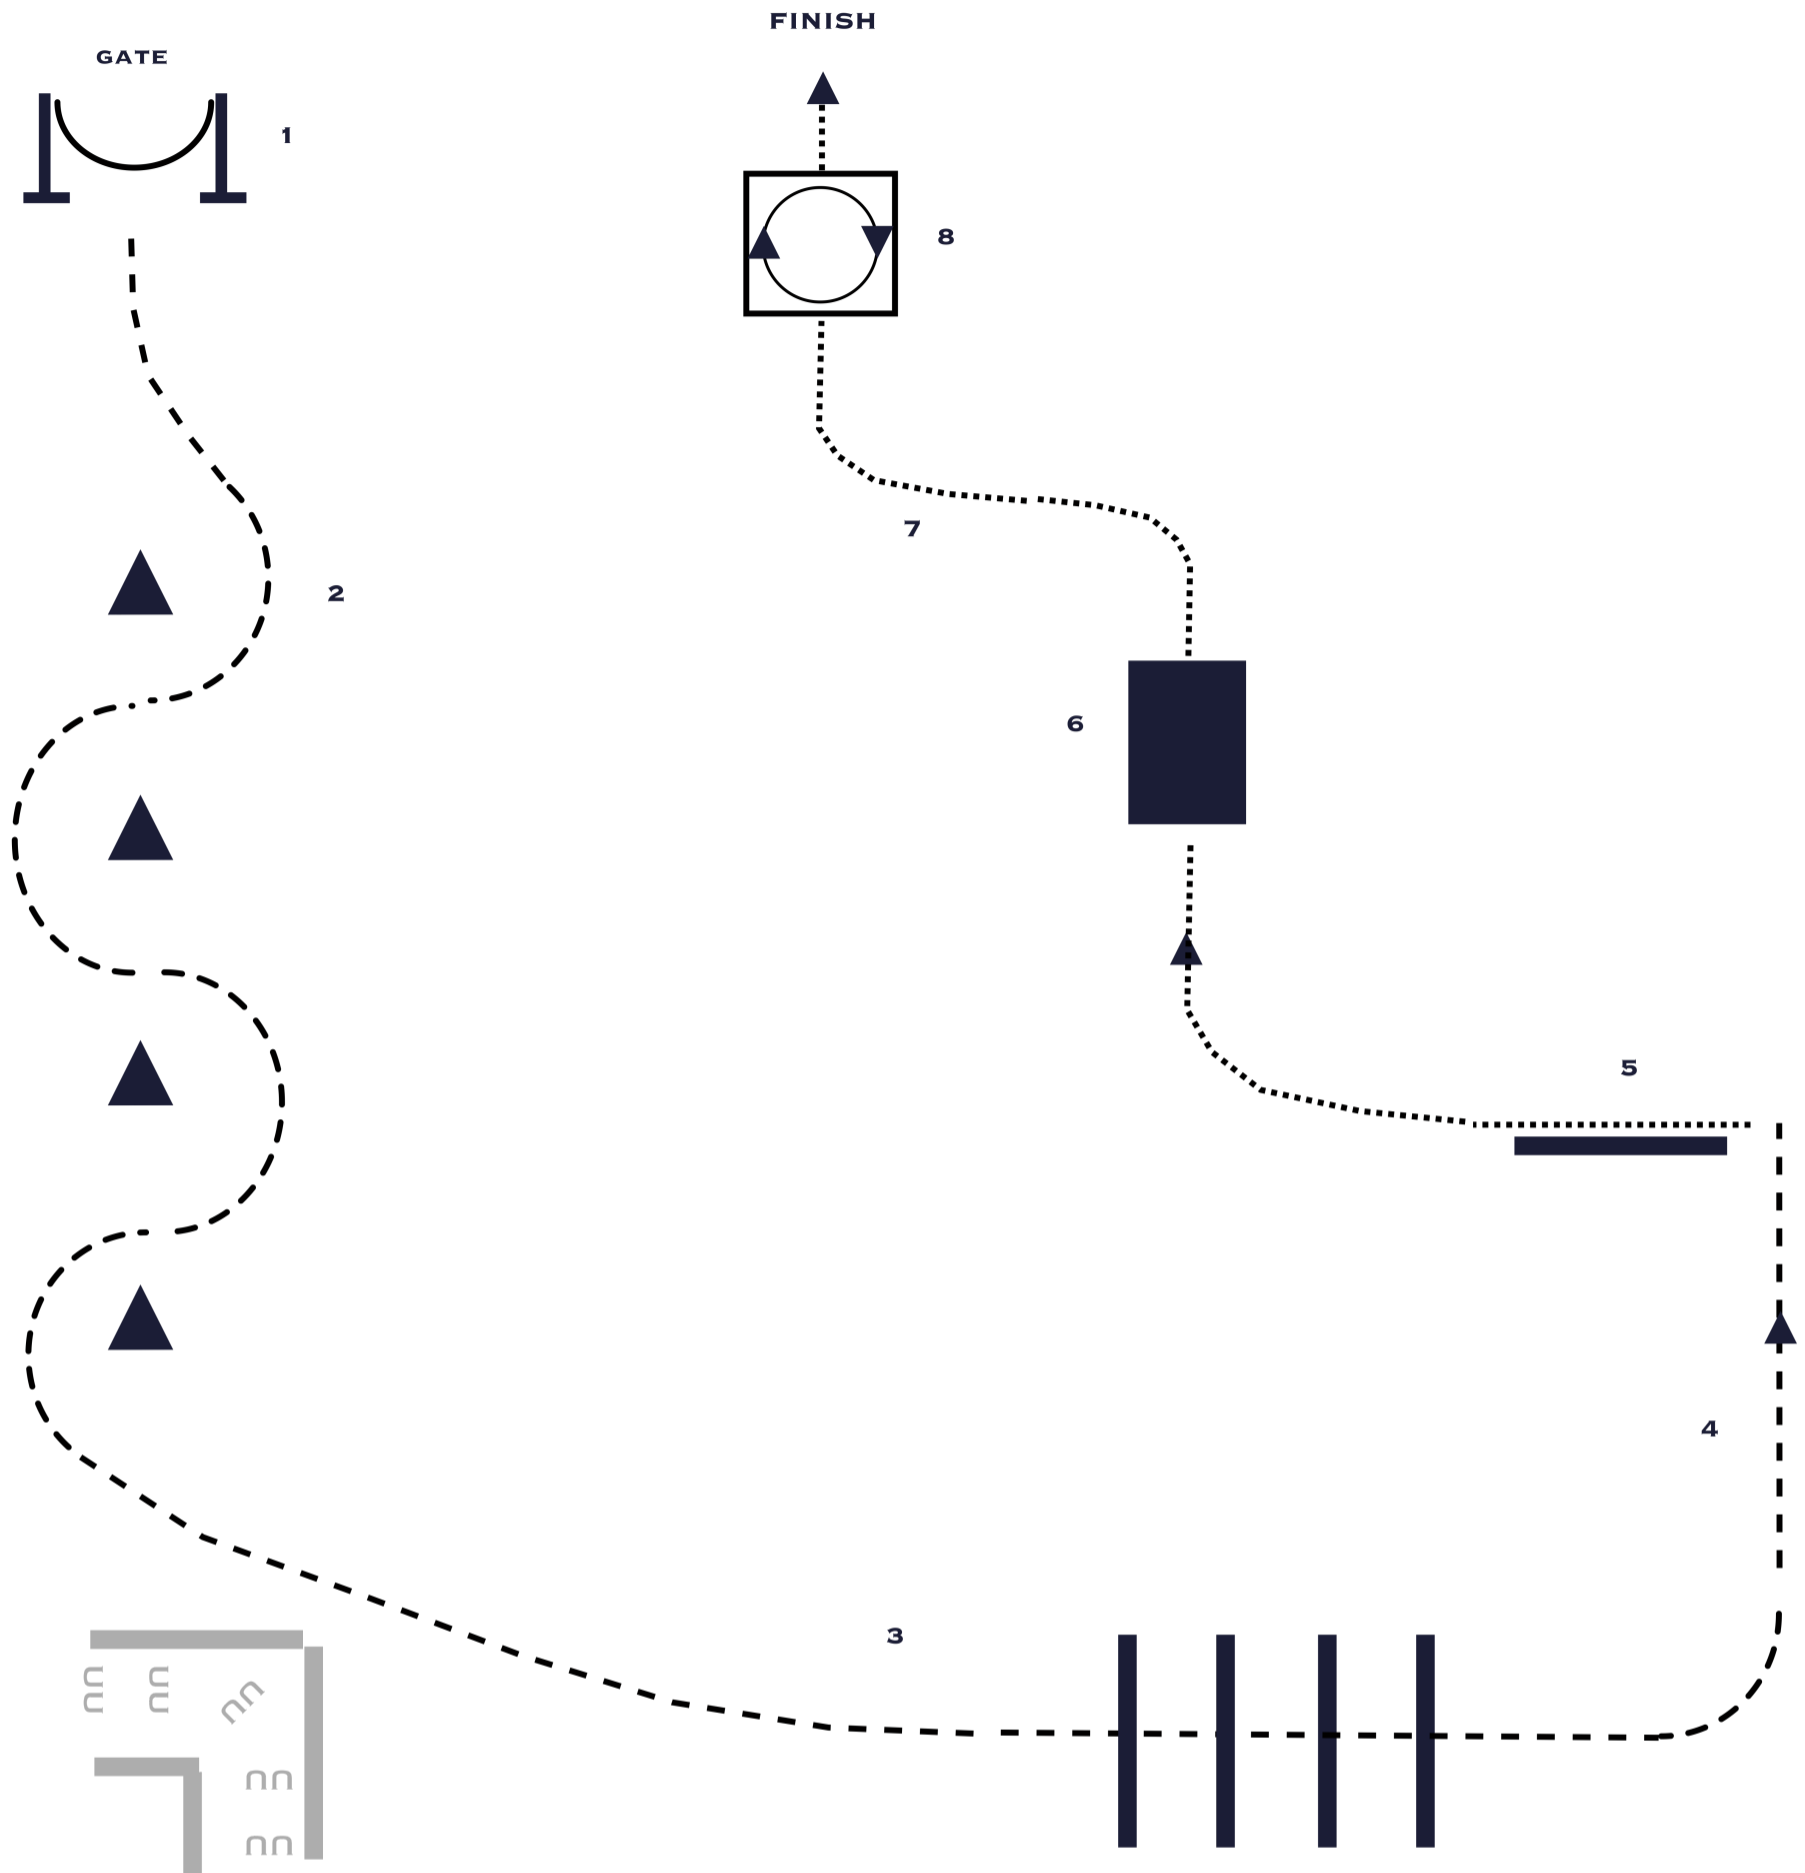

W/E Trail Pattern

Class 72 -W/E WT/WJ Trail Open

1. Work gate left handed
2. Jog/Trot through serpentine
3. Jog/Trot over poles
4. Continue jog/trot to the sidepass
5. Sidepass left over pole
6. Walk over bridge
7. Continue walk into the box
8. 360° turn right, walk out of to finish

Legend

- Walk
- Extended Walk
- - - Trot
- - - Extended Trot
- Lope
- Extended Lope
- ////// Back
- \\ Lead Change