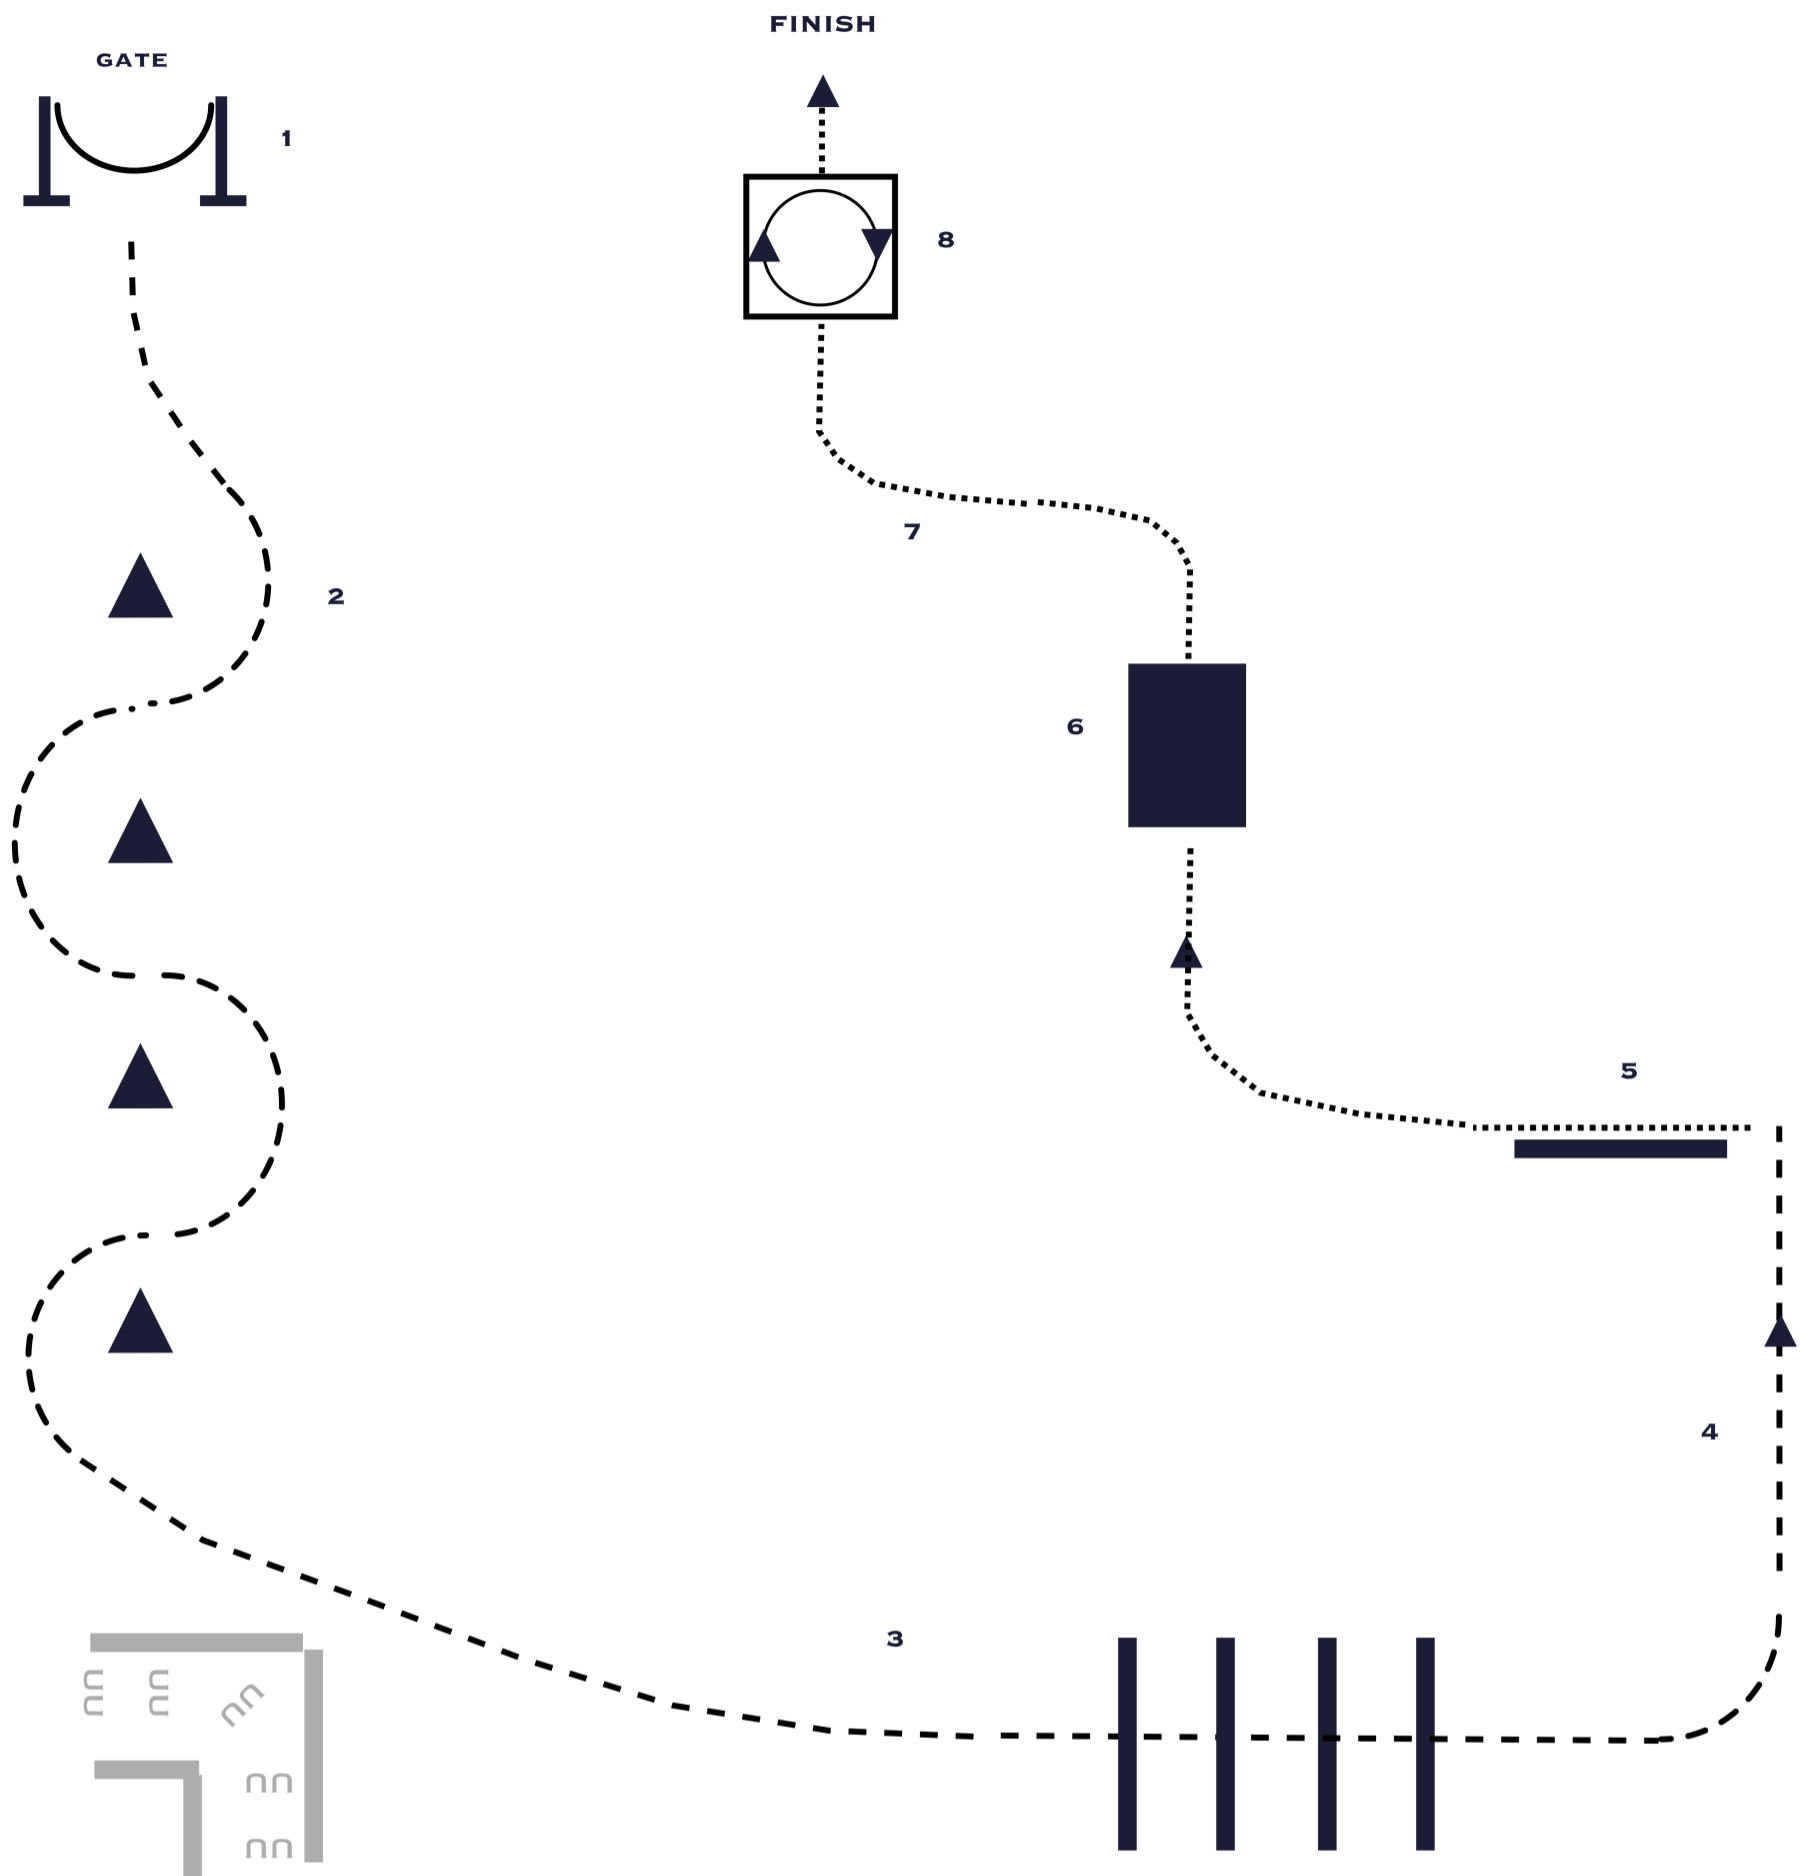

W/E Trail Pattern

Class 73 -W/E Trail Novice

1. Work gate left handed
2. Jog/Trot through serpentine
3. Jog/Trot over poles
4. Continue jog/trot to the sidepass
5. Sidepass left over pole
6. Walk over bridge
7. Continue walk into the box
8. 360° turn right, walk out of to finish

Legend

- Walk
- Extended Walk
- - - Trot
- - - Extended Trot
- Lope
- Extended Lope
- //// Back
- \\ Lead Change