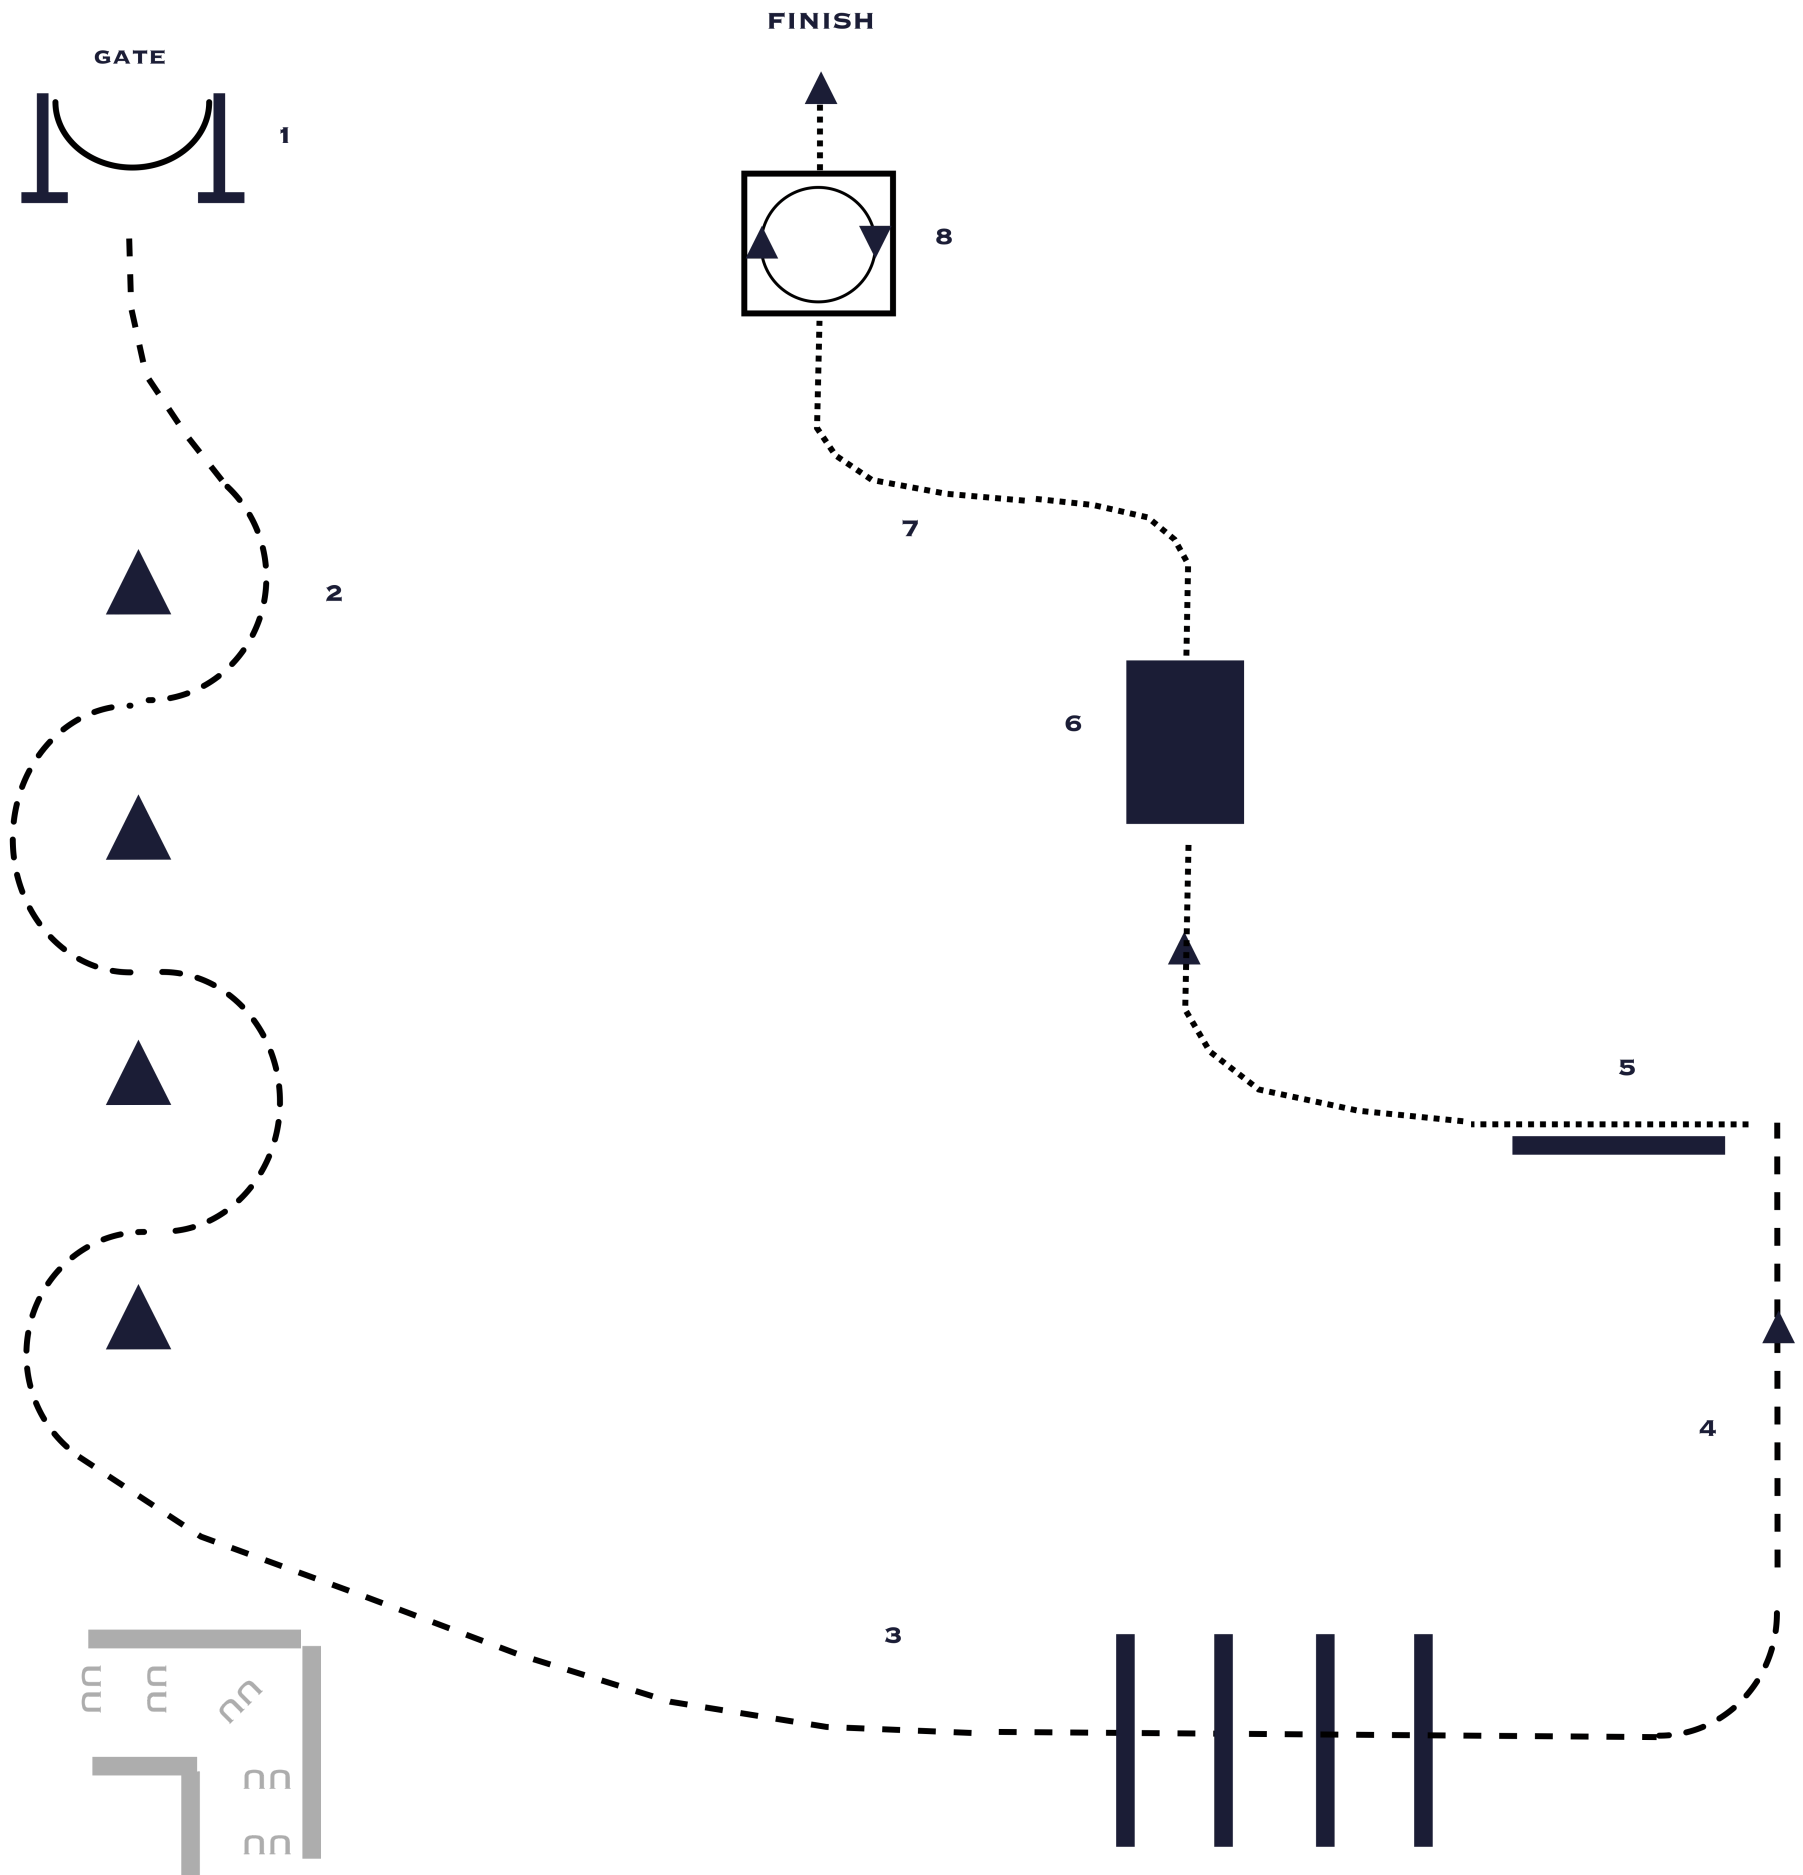

# W/E Trail Pattern

Class 74 -W/E Trail 17 & Under

1. Work gate left handed
2. Jog/Trot through serpentine
3. Jog/Trot over poles
4. Continue jog/trot to the sidepass
5. Sidepass left over pole
6. Walk over bridge
7. Continue walk into the box
8. 360° turn right, walk out of to finish

## Legend

- ..... Walk
- ..... Extended Walk
- - - Trot
- - - Extended Trot
- Lope
- Extended Lope
- //// Back
- // Lead Change