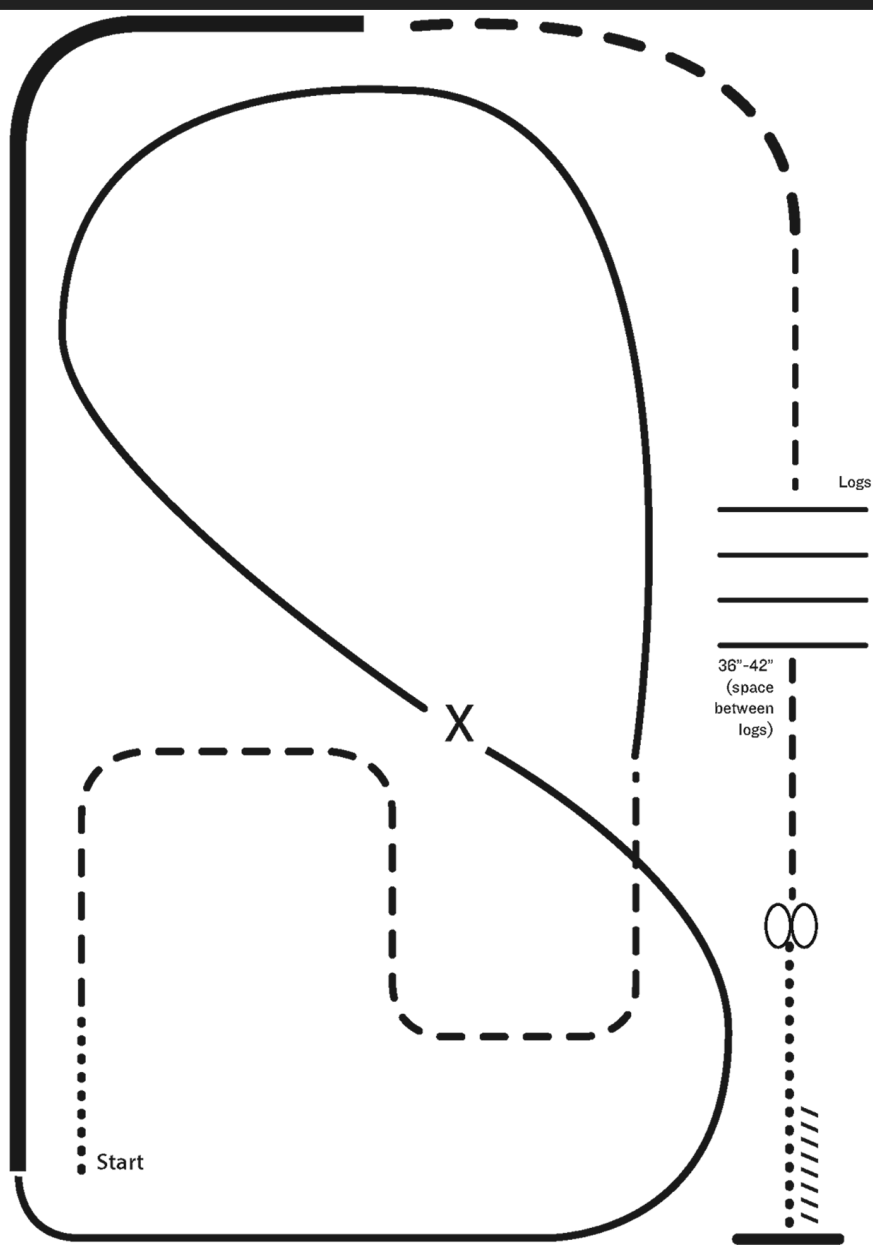

# E.T.I. Corral 118

## Class #19 - Ranch Riding (Open)

Show Date: 04-14-2019

www.HorseShowPatterns.com

www.HorseShowPatterns.com

- X Lead Change
- Walk
- - - Trot
- - - Ext trot
- — — Lope
- — — Ext Lope
- /////// Back

1. Walk
2. Trot serpentine
3. Lope left lead around the end of the arena and then diagonally across the arena
4. Change leads (simple or flying) and
5. Lope on the right lead around end of the arena
6. Extend lope on the straight away and around corner to the center of the arena
7. Extend trot around corner of the arena
8. Collect to a trot
9. Trot over logs
10. Stop, do 360 degree turn each direction (either direction 1st) (L-R or R-L)
11. Walk, stop and back

[RR/AQHA-3]

Pattern Provided by:  
*Taylor Stephens*