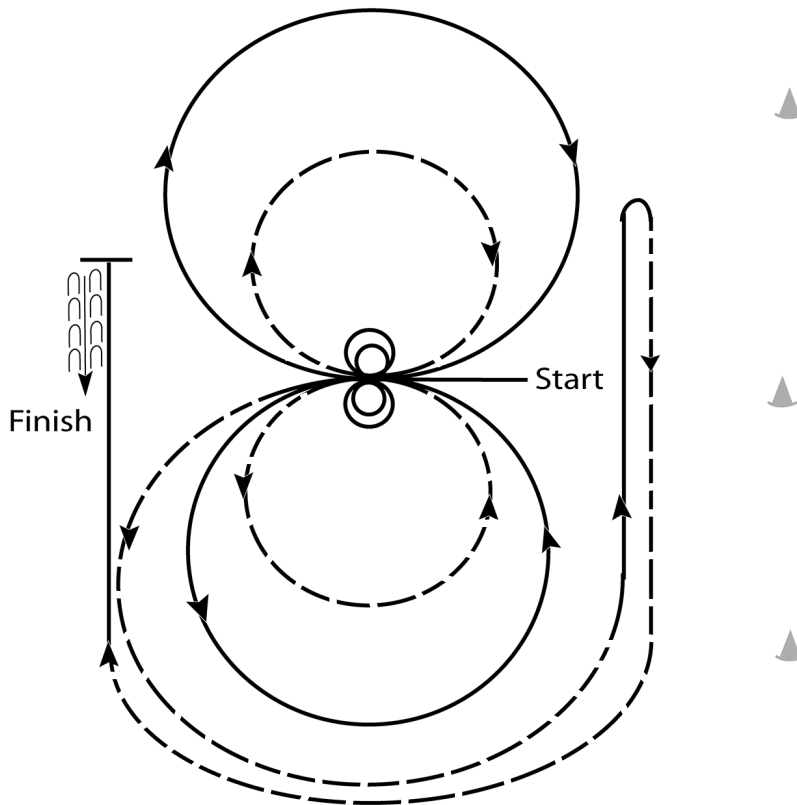

## Class #24 - W/T Ranch Reining (Open)

Show Date: 04-14-2019

Horses may walk or trot to the center of the arena. Horses must stop prior to starting the pattern. Begin at the center of the arena facing the announcers stand.

1. Beginning to the left, complete two circles. The first circle large extended trot, the second circle small collected trot. Stop at center of arena.
2. Complete two spins to the left.
3. Beginning to the right, complete two circles. The first circle large extended trot, the second circle small collected trot. Stop at center of arena.
4. Complete two spins to the right.
5. Beginning to the left, go around the end of the arena at a collected the trot, building to an extended trot, trot past the center marker, stop and roll back right into a collected trot.
6. Continue in a collected trot around the end of the arena, building to an extended trot, trot past the center marker, stop. Back.