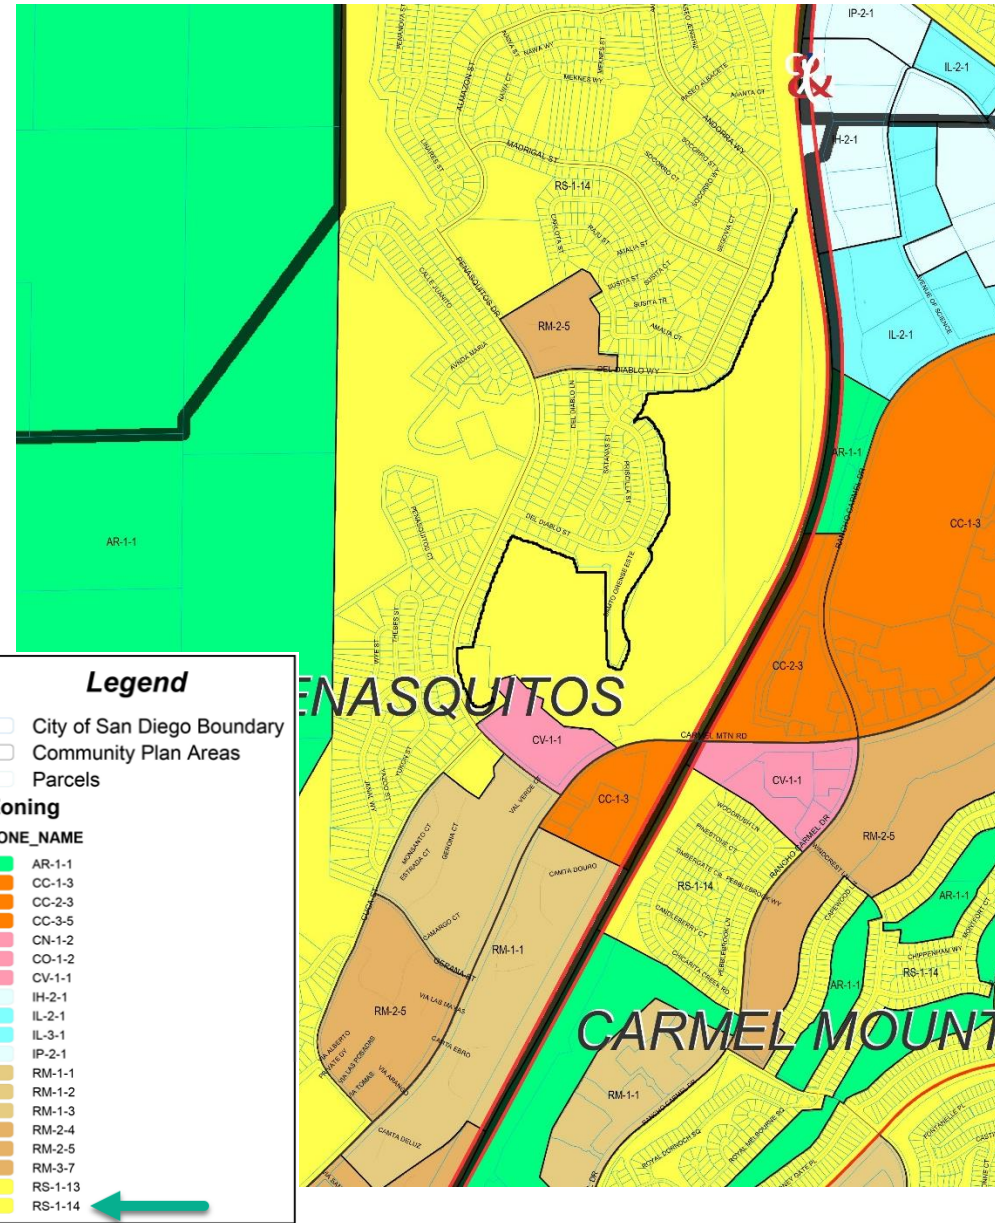

Junipers Zoning

Existing Zoning – RS-1-14

City of San Diego Official Zoning Map, Grid Tile 41

Requested Zoning: RM-1-1, RM-2-6, OR-1-1, OP-1-1

Presented to community at RPPB LUC meeting on 2/6/2020