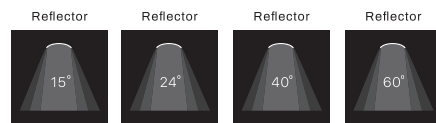

ALTA

PHILIPS
LED SLM INSIDE

LED Pendant in industrial look,
produced in die-cast aluminium.
Supplied with Ø410mm prismatic
polycarbonate shade. Suspension length 3m.

Lumen : 1100lm, 2000lm, 3000lm, 4500lm, 6000lm

CRI : >80Ra, >90Ra

CCT : 2200K, 2700K, 3000K, 4000K, 5700K

463

Ø 410

Colour

Reflector

Led modules

Options