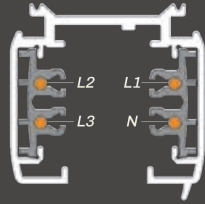

Colour

3-Phase track
1 meter PRO-0410
2 meter PRO-0420
3 meter PRO-0430

Connector Left
PRO-0431L

Connector Right
PRO-0431R

Coupler
PRO-0433

End cap
PRO-0432

Adjustable L-connector
PRO-M438

Adjustable T-connector Right
PRO-M436R

Adjustable T-connector Left
PRO-M436L

Middle Connector
PRO-0434

Adjustable connector
PRO-M435

X-connector
PRO-0437

Mounting clamp
PRO-04SK

Suspension kit with 5m wire
PRO-EZ0449

Fixed monopoint 3-phase
PRO-C100

3-Phase track adaptor
PRO-0222