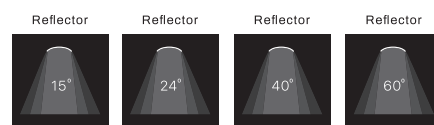

DOBLAR

PHILIPS
LED SLM INSIDE

Compact curved recessed LED spot.
Turnable and tiltable. Ideal for retail shops.
Glass standard included. Powder coating finish.

Lumen : 1100lm, 2000lm, 3000lm
CRI : >80Ra, >90Ra
CCT : 2200K, 2700K, 3000K, 4000K, 5700K
Cut-out size : Ø130 x H114mm

Ø 140

Colour

Reflector

Led modules

Options