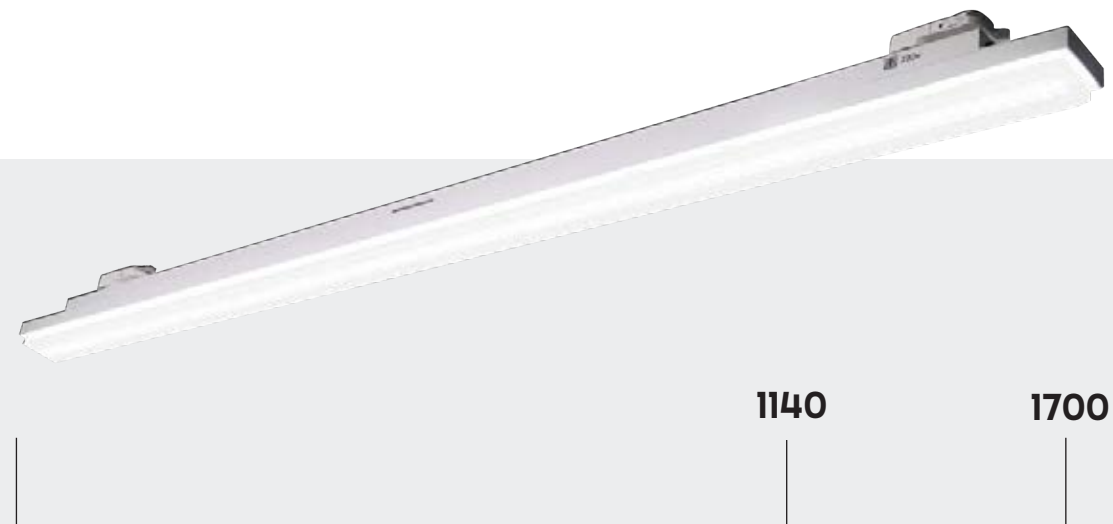

LUMINOSA TRACK / SURFACE

OSRAM LED Inside

Linear light available in surface mounted and 3-phase track version. Can be equipped with a wide variety high efficiency lenses.

The surface mounted version van easily be installed due to the use of magnets. Through-wiring available upon request.

1140mm (only 4000K) : 4500lm, 6000lm (only 4000K)
1700mm (only 4000K) : 6000lm, 9000lm (only 4000K)

CRI : >80Ra, >90Ra
CCT : 3000K, 4000K, 5000K, 6500K