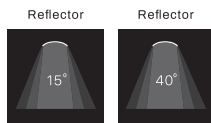

MERCATO

PHILIPS
LED SLM INSIDE

3-Phase tracklight with aluminium die-cast heatsink and driverbox.
Powder coating finish.

Lumen : 1100lm, 2000lm, 3000lm
CRI : >80Ra, >90Ra
CCT : 2700K, 3000K, 4000K, 5700K

Colour

Reflector

Led modules

Options

GALLERIA

PHILIPS
LED SLM INSIDE

Compact 3-phase aluminium tracklight with passive cooling body and driverbox.
Powder coating finish.

Lumen : 1100lm, 2000lm
CRI : >80Ra, >90Ra
CCT : 2700K, 3000K, 4000K, 5700K

Colour

Reflector

Led modules

Options