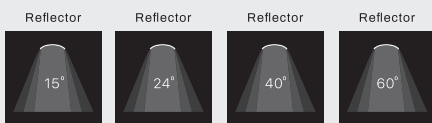

made in
HOLLAND

LUNGO

PHILIPS
LED SLM INSIDE

3-Phase tracklight with built-in LED driver and aluminium die-cast heatsink. Powder coating finish. Glass standard included.

Lumen : 1100lm, 2000lm, 3000lm
CRI : >80Ra, >90Ra
CCT : 2200K, 2700K, 3000K, 4000K, 5700K

204

Ø 109

Colour

Reflector

Led modules

Options

made in
HOLLAND

INTERNO

PHILIPS
LED SLM INSIDE

Compact 3-Phase tracklight with built-in LED driver and aluminium die-cast heatsink. Powder coating finish. Glass standard included.

Lumen : 1100lm, 2000lm, 3000lm
CRI : >80Ra, >90Ra
CCT : 2200K, 2700K, 3000K, 4000K, 5700K

210

Ø 85

Colour

Reflector

Led modules

Options