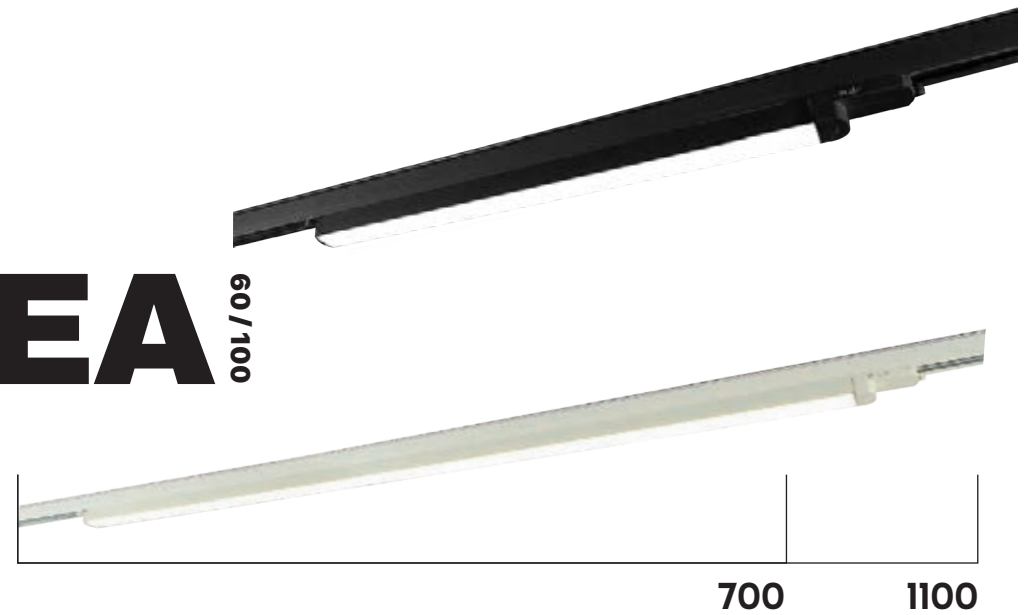

# LINEA 60/100

**CREE** LEDs

Linear LED fixture with a 3-phase track connection. Ideally suited for general lighting. Equipped with opal diffuser.

Lumen : 1500lm (Linea 60) / 2500lm (Linea 100)

CRI : >80Ra