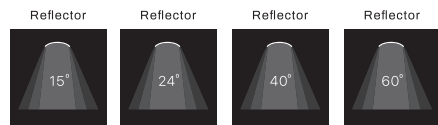

Colour

Reflector