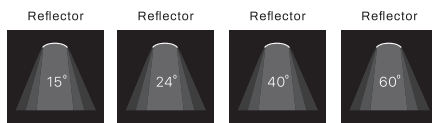

MOON RETAIL

PHILIPS
LED SLM INSIDE

MOON I RETAIL

Single recessed gimbal LED spot.
Cut-out size: L165 x W165 x H145mm

MOON II RETAIL

Double recessed gimbal LED spot.
Cut-out size: L325 x W165 x H145mm

Lumen : 1100lm, 2000lm, 3000lm, 4500lm, 6000lm
CRI : >80Ra, >90Ra
CCT : 2200K, 2700K, 3000K, 4000K, 5700K

Colour

Reflector

Led modules

Options