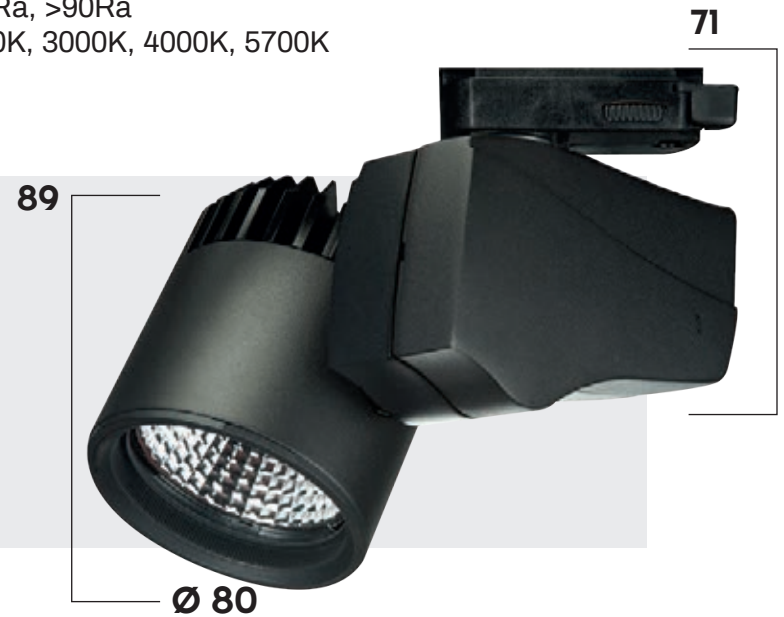

GALLERIA

PHILIPS
LED SLM INSIDE

Compact 3-phase aluminium tracklight with passive cooling body and driverbox.
Powder coating finish.

Lumen : 1100lm, 2000lm
CRI : >80Ra, >90Ra
CCT : 2700K, 3000K, 4000K, 5700K