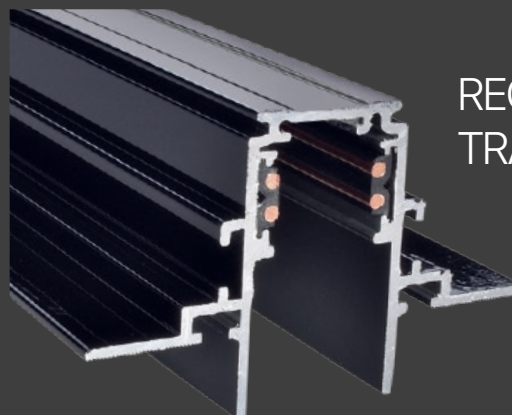

RECESSED TRACK