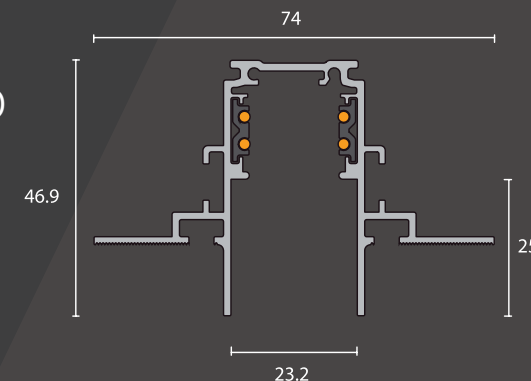

RECESSED TRACK

48V 15A Max.

48V 2*15A Max.

Colour

Request our Powergear brochure for the full 48V program.