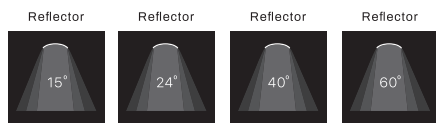

GIREVOLE

PHILIPS
LED SLM INSIDE

Gimbal recessed LED spot. Ideal for retailshops.
Powder coating finish.

Lumen : 1100lm, 2000lm, 3000lm, 4500lm, 6000lm
CRI : >80Ra, >90Ra
CCT : 2200K, 2700K, 3000K, 4000K, 5700K
Cut-out size : Ø170 x H110mm

Colour

Reflector

Led modules

Options