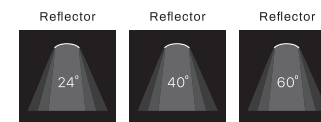

Sottile serie:

Highly compact aluminium 48V tracklights. Only compatible with the Powergear® 48V system. Ideal to be used in high-end domestic and hospitality projects. Available with decorative golden, black or white inner ring.

Ø 25

90

SOTTILE 25

Lumen : 450lm
CRI : >90Ra
CCT : 2700K, 3000K

Ø 40

110

SOTTILE 40

Lumen : 615lm
CRI : >90Ra
CCT : 2700K, 3000K

Ø 50

120

SOTTILE 50

Lumen : 965lm
CRI : >90Ra
CCT : 2700K, 3000K

Ø 63

120

SOTTILE 60

Lumen : 1200lm
CRI : >90Ra
CCT : 2700K, 3000K

Colour

Reflector

Led modules

Colour

Reflector

Led modules Options