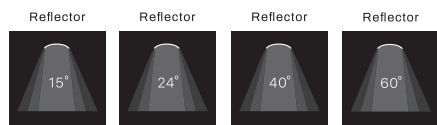

Colour

Reflector