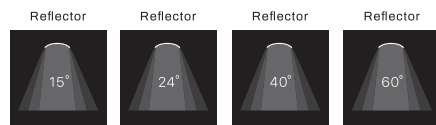

Colour

Reflector