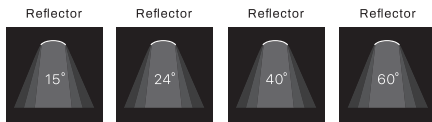

Led modules