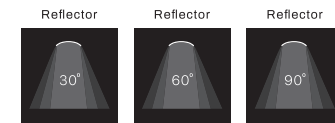

FUGA

OSRAM
LED Inside

Compact track mounted emergency light. Easy and quick to install due to the incorporated 3-circuit track adapter.

- Non maintained
- Self-test
- Symmetrical lens

Lumen : 200lm
CCT : 4000K
Autonomy : 1h emergency
Charge time : 24h

Colour

LABARRA

OSRAM
LED Inside

Aluminium linear 3-phase tracklight with high lumen output. Powder coating finish. Ideal to be used in high space and warehouses.

Lumen : 4500lm, 6000lm, 14000lm
CRI : >80Ra
CCT : 3000K, 4000K

Colour

Reflector

Led modules