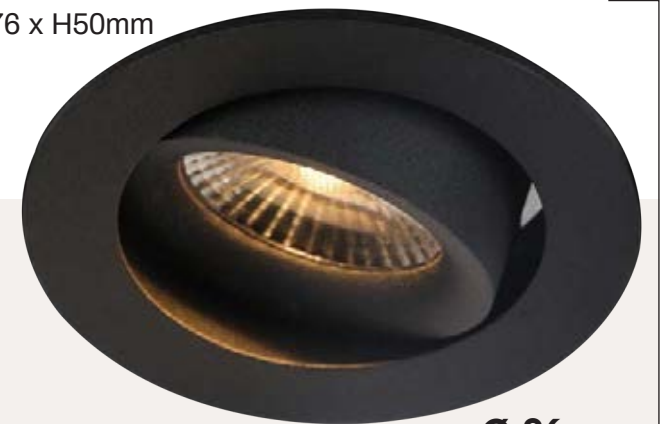

# VISIONE<sup>360</sup>

Compact gimbal recessed fixture. Equipped with a unique 360° turnable system and 30° tiltable. Standard equipped with Dim-to-Warm LED Module and Triac dimmable driver.

Lumen : 520lm  
CRI : >90Ra  
CCT : DTW 3000K - 1800K  
Cut-out size : Ø76 x H50mm