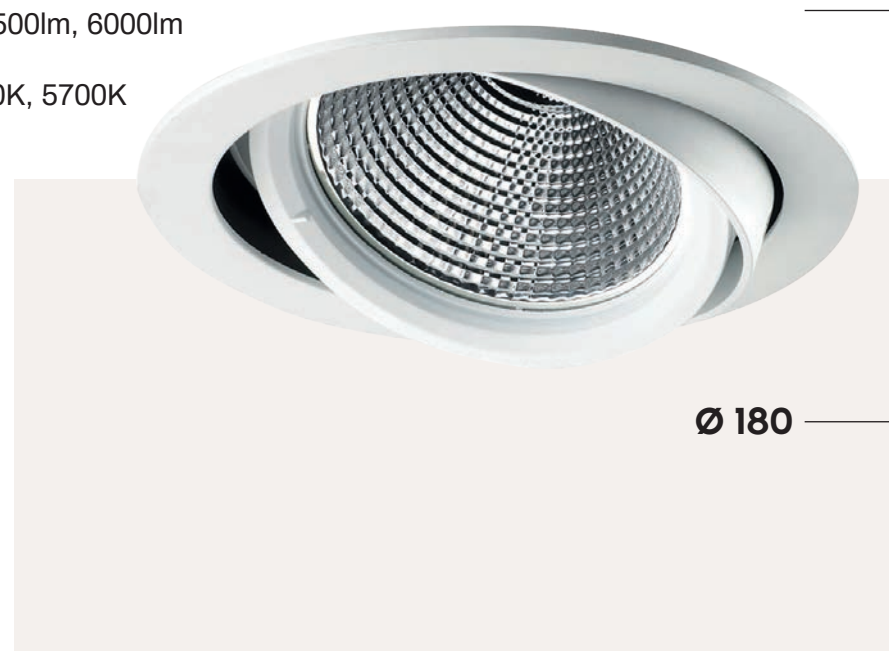

GIREVOLE

PHILIPS
LED SLM INSIDE

Gimbal recessed LED spot. Ideal for retailshops.
Powder coating finish.

Lumen : 1100lm, 2000lm, 3000lm, 4500lm, 6000lm
CRI : >80Ra, >90Ra
CCT : 2200K, 2700K, 3000K, 4000K, 5700K
Cut-out size : Ø170 x H110mm