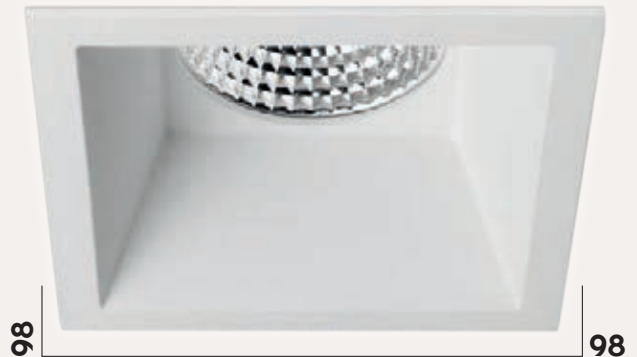

Colour

Reflector

Led modules

Options