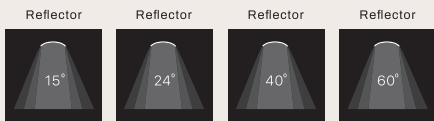

RONDIO

PHILIPS
LED SLM INSIDE

Ø 130

Round turn- and tiltable recessed LED spot.
Glass standard included. Powder coating finish.

Lumen : 1100lm, 2000lm, 3000lm
CRI : >80Ra, >90Ra
CCT : 2200K, 2700K, 3000K, 4000K, 5700K
Cut-out size : Ø115 x H94mm

Colour

Reflector

Led modules

Options

CERCHIO

PHILIPS
LED SLM INSIDE

Ø 91

Fixed round recessed fixture with extra deep
reflector and low glare. Standard Triac dimmable.

UGR : <15
Lumen : 800lm, 1400lm
CRI : >80Ra, 90Ra
CCT : 2700:, 3000K, 4000K

Colour

Reflector

Led modules

Options