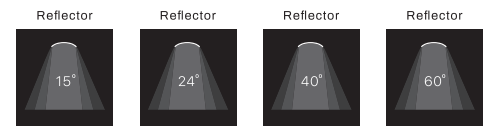

I.FORZA

PHILIPS
LED SLM INSIDE

3-Phase tracklight with built-in LED driver and aluminium die-cast heatsink. Suitable for high lumenflux up to 4500lm. Powder coating finish. Glass standard included.

Lumen : 1100lm, 2000lm, 3000lm, 4500lm
CRI : >80Ra, >90Ra
CCT : 2200K, 2700K, 3000K
4000K, 5700K

190

Ø 95

Colour

Reflector

Led modules

Options