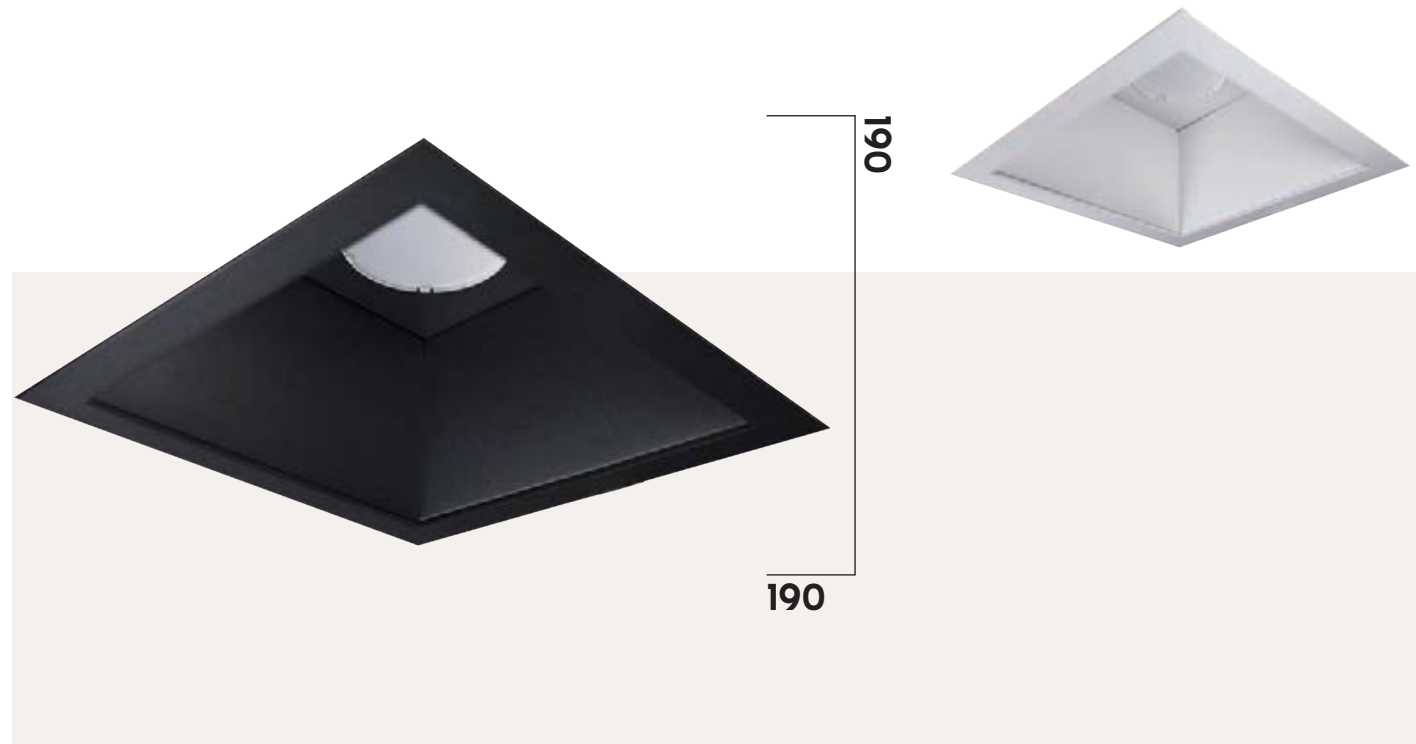

# VITTORIO

**PHILIPS**  
LED SLM INSIDE

Economic square LED downlight equipped with a Philips Downlight Module.

Lumen : 1100lm, 2000lm, 3000lm  
CRI : >80Ra  
CCT : 3000K, 4000K  
Cut-out size : 190 x 190 x H 134mm