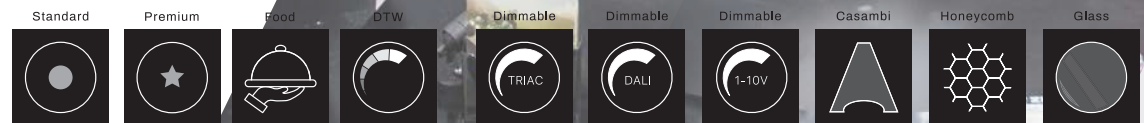

CONCENTRA

PHILIPS
LED SLM INSIDE

3-Phase aluminium tracklight with industrial look and separate driverbox. Powder coating finish. Suitable for high lumenflux, up to 6000lm.

Lumen : 1100lm, 2000lm, 3000lm,
4500lm, 6000lm
CRI : >80Ra, >90Ra
CCT : 2200K, 2700K, 3000K, 4000K,
5700K

130

Ø 116

97

Colour

Reflector

Led modules