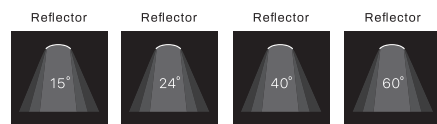

PRESENTA

PHILIPS
LED SLM INSIDE

3-Phase aluminium tracklight with industrial look and separate driverbox. Powder coating finish.

Lumen : 1100lm, 2000lm, 3000lm, 4500lm
CRI : >80Ra, >90Ra
CCT : 2200K, 2700K, 3000K, 4000K, 5700K

Colour

Reflector

Led modules

Options