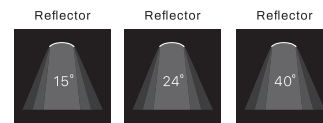

COLIBRI

PHILIPS
LED SLM INSIDE

Compact aluminium 3-phase tracklight equipped with unique Powergear Ultimate Adapter® with built-in LED driver. Powder coating finish.

Lumen : 1100lm, 2000lm
CRI : >80Ra, >90Ra
CCT : 2700K, 3000K, 4000K, 5700K

152

Ø 60

Colour

Reflector

Led modules

Options