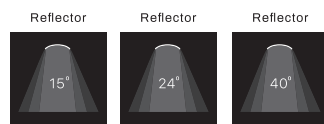

TRIPOLORE

PHILIPS
LED SLM INSIDE

Unique and compact 3-headed tracklight with a lumen-output up to 3x1500lm. Ideal to illuminate product displays in shops and supermarkets.

Lumen : 3x 800lm, 3x 1500lm
CRI : >80Ra, >90Ra
CCT : 2700K, 3000K, 4000K 5700K

Colour

Reflector

Led modules