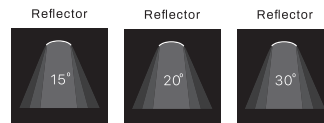

MERCATO

PHILIPS
LED SLM INSIDE

3-Phase tracklight with aluminium die-cast heatsink and driverbox.
Powder coating finish.

Lumen : 1100lm, 2000lm, 3000lm
CRI : >80Ra, >90Ra
CCT : 2700K, 3000K, 4000K, 5700K

Colour

Reflector

Led modules

Options

GALLERIA

PHILIPS
LED SLM INSIDE

Compact 3-phase aluminium tracklight with passive cooling body and driverbox.
Powder coating finish.

Lumen : 1100lm, 2000lm
CRI : >80Ra, >90Ra
CCT : 2700K, 3000K, 4000K, 5700K

Colour

Reflector

Led modules

Options