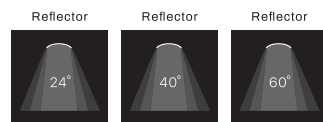

Sottile serie:

Highly compact aluminium 48V tracklights. Only compatible with the Powergear® 48V system. Ideal to be used in high-end domestic and hospitality projects. Available with decorative golden, black or white inner ring.

Ø 25

90

SOTTILE 25

Lumen : 450lm
CRI : >90Ra
CCT : 2700K, 3000K

Ø 40

110

SOTTILE 40

Lumen : 615lm
CRI : >90Ra
CCT : 2700K, 3000K

Ø 50

120

SOTTILE 50

Lumen : 965lm
CRI : >90Ra
CCT : 2700K, 3000K

Ø 63

120

SOTTILE 60

Lumen : 1200lm
CRI : >90Ra
CCT : 2700K, 3000K

Colour

Reflector

Led modules

Colour

Reflector

Led modules Options