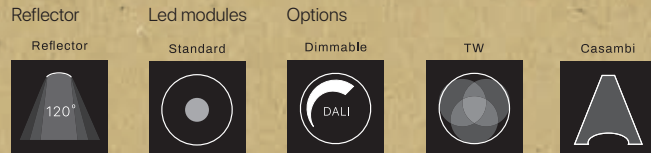

LUCEVARIA SYSTEM

Design and multi-functionality in one smart solution. To be used as pendant or surface mounted lighting. Linear lighting combined with spot lights for state of the art Lighting design. Powder coating finish.

Modular lighting system can be composed with following parts:

- Aluminium Profile (45x78mm) with a length of 1430mm, 1150mm or 590mm
- Various accessories available, see next page
- Available with blind cover, opal diffusor and blind cover with spots.

Linear Lighting

1430mm		3850 lumen
1150mm		3000 lumen
590mm		1500 lumen

Specific lumen output upon request.

CCT : 3000K, 4000K
CRI : >80Ra, >90Ra