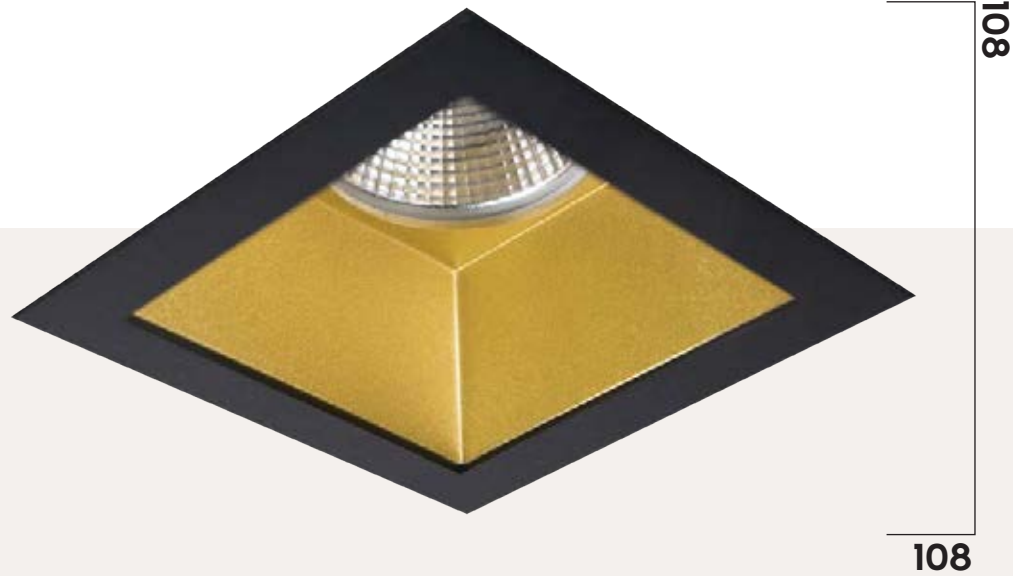

# TALEGGIO

**PHILIPS**  
LED SLM INSIDE

Square recessed LED spot with a deep reflector (low glare). Available with a black or gold inside. Standard Triac dimmable.

Lumen : 800lm, 1400lm  
 CRI : >80Ra, >90Ra  
 CCT : 2700K, 3000K, 4000K  
 UGR : <13  
 Cut-out size : 98 x 98 x 124mm