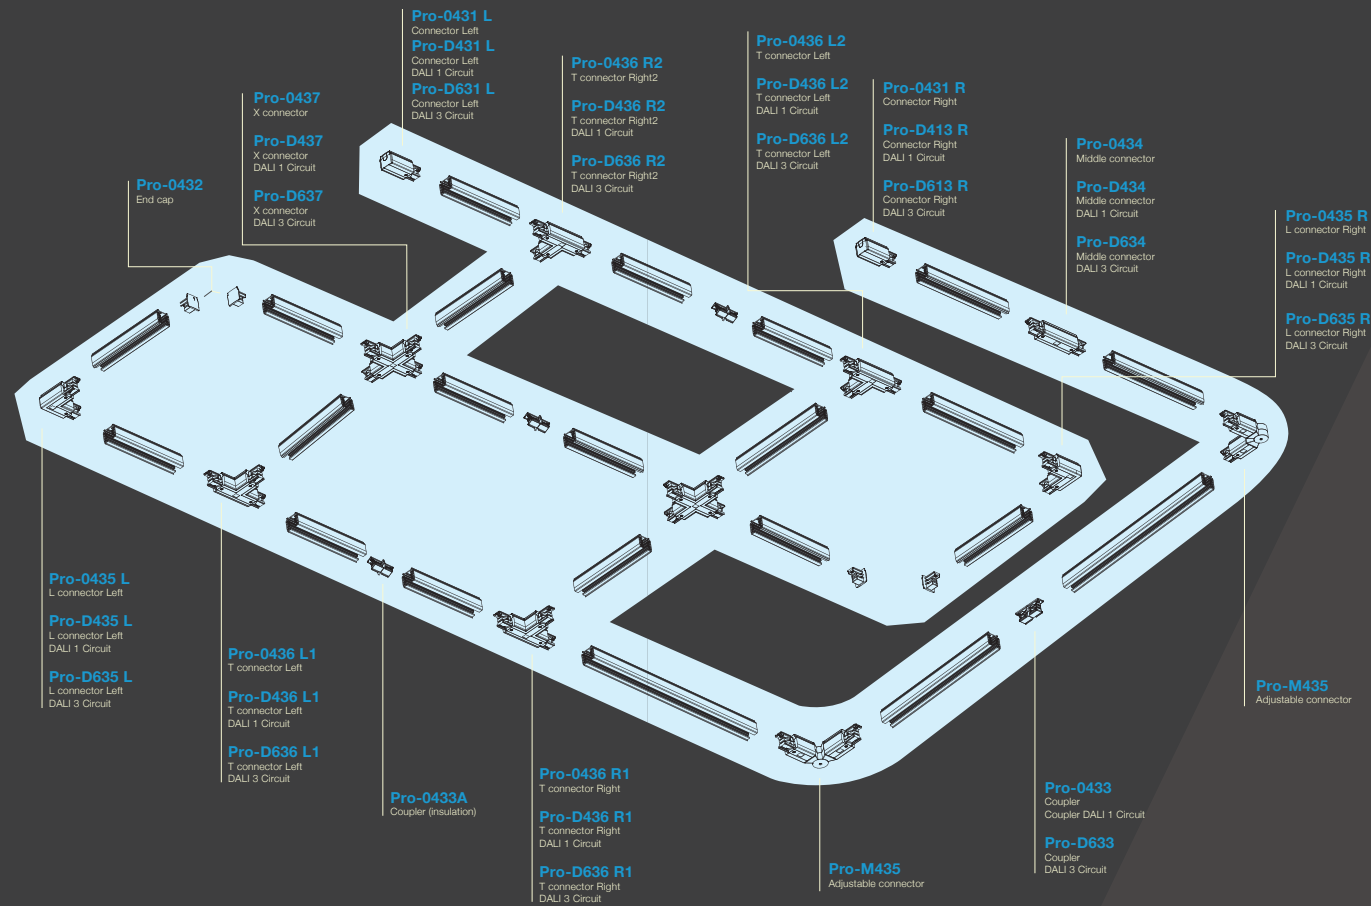

POWERGEAR®

SURFACE MOUNTED 3-PHASE TRACK

High quality 3-Phase track for professional and flexible lighting solutions. PowerGear track is suitable for tracklights with 3-Phase adapter of all major brands! PowerGear is being produced under certified ISO9001 and ISO14000 regulations and it features ENEC, UL, TUV/GS labels.

Also available as recessed track, request our Powergear brochure for the full program.