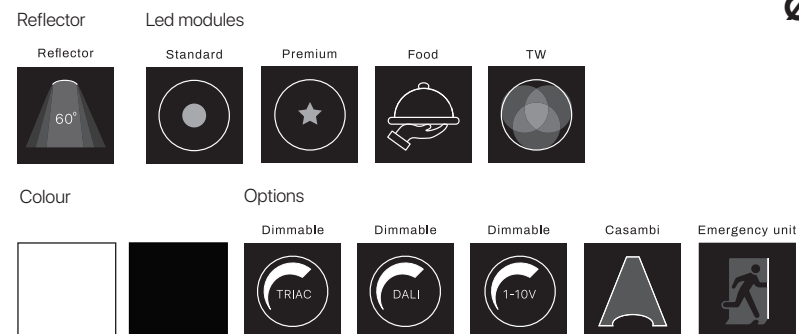

CENTRO

PHILIPS
LED DLM INSIDE

Economic IP44 LED downlight with Philips Fortimo LED DLM. Glass standard included. Powder coating finish.

Lumen : 1100lm, 2000lm, 3000lm, 4500lm
CRI : >80Ra
CCT : 3000K, 4000K
Cut-out size : Ø200 x H128mm

Ø 210

TONDO

PHILIPS
LED SLM INSIDE

LED downlight with smooth reflector. Low glare. Powder coating finish.

Lumen : 1100lm, 2000lm, 3000lm, 4500lm, 6000lm
CRI : >80Ra, >90Ra
CCT : 2200K, 2700K, 3000K, 4000K, 5700K
Cut-out size : Ø193 x H161mm
UGR : <16

Ø 206