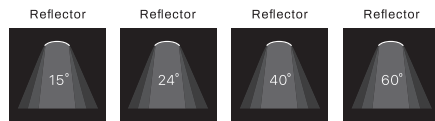

DIABLO-L

PHILIPS
LED SLM INSIDE

Powerful aluminium 3-phase tracklight equipped with unique Powergear Ultimate Adapter® with built-in LED driver. Powder coating finish.

Lumen : 1100lm, 2000lm, 3000lm, 4500lm, 5500lm
CRI : >80Ra, >90Ra
CCT : 2700K, 3000K, 4000K, 5700K

Colour

Reflector

Led modules

Options