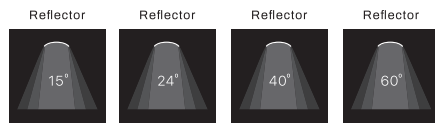

CONCENTRA

PHILIPS
LED SLM INSIDE

3-Phase aluminium tracklight with industrial look and separate driverbox. Powder coating finish. Suitable for high lumenflux, up to 6000lm.

Lumen : 1100lm, 2000lm, 3000lm,
4500lm, 6000lm
CRI : >80Ra, >90Ra
CCT : 2200K, 2700K, 3000K, 4000K,
5700K

130

Ø 116

97

Colour

Reflector

Led modules