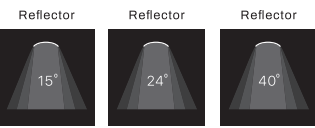

VELOCE

PHILIPS
LED SLM INSIDE

Aluminium 3-phase tracklight equipped with unique Powergear Ultimate Adapter® with built-in LED driver. Powder coating finish. Glass standard included.

Lumen : 1100lm, 2000lm, 3000lm, 4000lm
CRI : >80Ra, >90Ra
CCT : 2700K, 3000K, 4000K, 5700K

Colour

Reflector

Led modules

Options