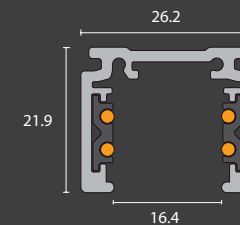

SURFACE MOUNTED DEEP TRACK