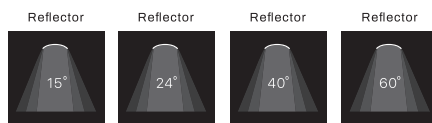

made in
HOLLAND

CERCHIO-L

PHILIPS
LED SLM INSIDE

Compact LED Downlight with a deep reflector.
Low glare (UGR <13).

Lumen : 1100lm, 2000lm, 3000lm, 4500lm
CRI : >80Ra, >90Ra
CCT : 2700K, 3000K, 4000K, 5700K
Cut-out size : Ø155 x H160mm
UGR : <13

Colour

Reflector

Led modules

Options