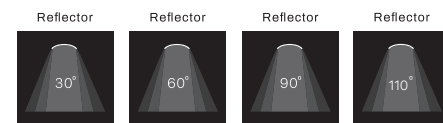

Colour

Reflector