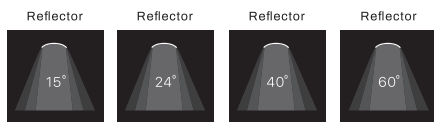

Colour

Reflector