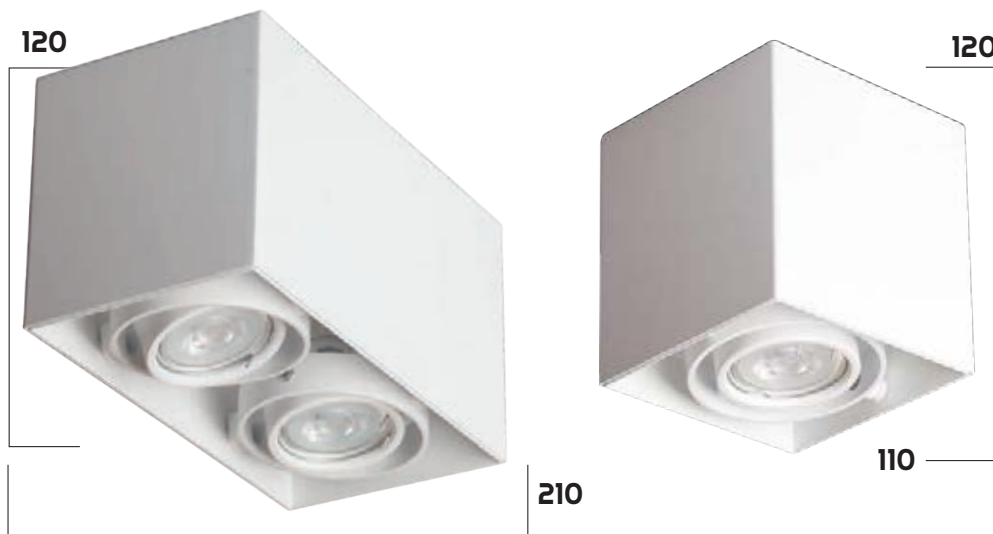

STAR SURFACE

Gimbal surface mounted spot. Tilt- and swivel rings. Suitable for domestic and hospitality applications.

STAR I SURFACE

Single surface mounted gimbal spot.

STAR II SURFACE

Double surface mounted gimbal spot.

Lamptype GU10 LED.
Supplied without lightsource,
available upon request.

Colour

CUBO UP/DOWN

Compact IP65 wall fixture, up/down. Standard triac dimmable. Beam angle can be adjusted manually (1°-120°).

Lumen : 2x 160lm

CRI : >80Ra

CCT : 2700K, 3000K