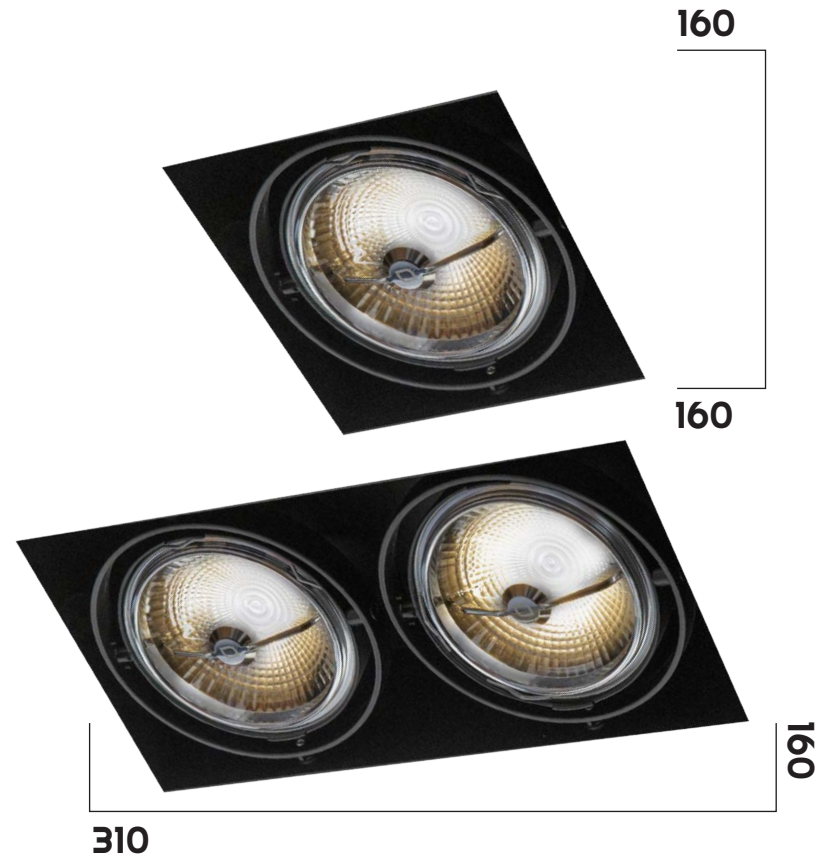

# MOON FRAMELESS

Frameless gimbal recessed spot with modern look. Tilt- and swivel rings. Suitable for domestic and hospitality applications. Plasterframe included. For shop lighting we recommend the Moon Retail.

## MOON I FRAMELESS

Single recessed spot.  
Cut-out size: L165 x W165 x H110mm

## MOON II FRAMELESS

Double recessed spot.  
Cut-out size: L315 x W165 x H110mm

Lamp type AR111 LED.  
Supplied without power supply and light source, available upon request.

Colour