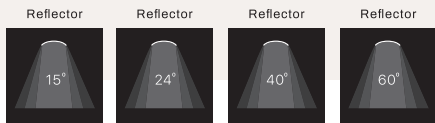

Ø 120

Colour

Reflector