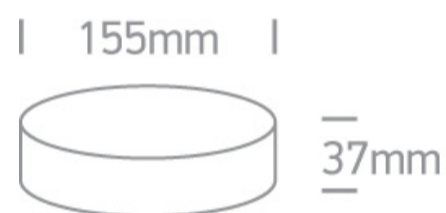

BLACK SURFACE BASE FOR 10115CF IP40

Downloads

Dimensions

Related items

10115CF/C

10115CF/W

Physical Specification

Item Group	06 Downlights Fixed LED
Family	The Frameless IP65 Range
Order Code	050146/B
Colour	Black
Material	Die Cast
Shape	Circular
Height	37mm

Diameter	155mm
Surface Ceiling	Yes
Indoor	Yes

Packing Info

Box Weight	0.27
Pcs/Carton	20
Carton Length	47cm
Carton Width	36cm
Carton Height	19cm
Carton Weight	5,5Kg
Barcode	5291889057154
HS Code	9405990090