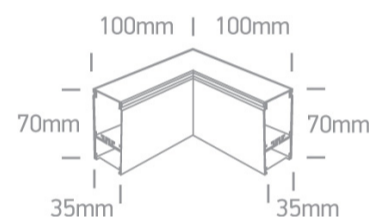

Black corner for 38150A 38151A 38150B 38150BU 38150C.

## Dimensions

## Physical Specification

Item Group	12 Office & Kitchen
Family	LED Linear Accessories Medium size
Order Code	050170C/B
Colour	Black
Material	Aluminium
Shape	Rectangular
Length	100mm
Width	70mm
Height	35mm
Surface Ceiling	Yes
Suspended Ceiling	Yes
Indoor	Yes