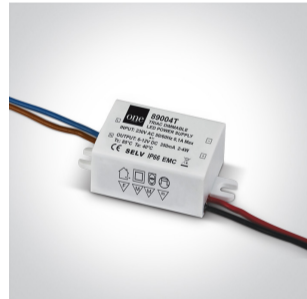

3W Recessed Trimless Dark Light LED spot with white ring and brass reflector, IP20.

Requires 350mA driver.

Complies with standard EN60598-1 and any other specific standards.

Downloads

Dimensions

Must be ordered separately

89004

89004T

Physical Specification

Item Group

02 Recessed Spots Fixed LED

Family

The Trimless Mini Range Aluminium

Order Code

10103BTR/BS/W

Colour

Brass

Material

Aluminium

Shape

Circular

Height	61mm
Diameter	35mm
Cutout Hole Diameter	40mm
Recessed trimless ceiling	Yes
Depth Required	80mm
Indoor	Yes
Adjustable	No

Electrical Characteristics

Fitting

Input Type	Constant Current
Input Current	350mA
Safety Class	
Power(Watts)	3W
IP Rating	IP20
Light Source	LED built in
LED Type	COB
LED Brand	Luminus
Cable Length	40cm
F Mark	