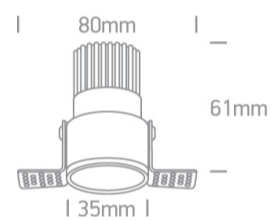

3W Recessed Trimless Dark Light LED spot with white ring and brass reflector, IP20.

Requires 350mA driver.

Complies with standard EN60598-1 and any other specific standards.

Downloads

Dimensions

Must be ordered separately

10103BTR/BS/W

Colour

Brass

Material

Aluminium

Shape

Circular

Height	61mm
Diameter	35mm
Cutout Hole Diameter	40mm
Recessed trimless ceiling	Yes
Depth Required	80mm
Indoor	Yes
Adjustable	No

Electrical Characteristics

Fitting

Input Type	Constant Current
Input Current	350mA
Safety Class	
Power(Watts)	3W
IP Rating	IP20
Light Source	LED built in
LED Type	COB
LED Brand	Luminus
Cable Length	40cm
F Mark	

Illumination Data

Colour Temperature	3000K
Lumen Output	240lm
Light Efficiency	80lm/W
CRI	90
Beam Angle	36°
Illumination Diagram	
Dark Light	Yes

Packing Info

Box Length	5,5cm
Box Width	5,5cm
Box Height	7cm
Pcs/Carton	100
Barcode	5291889058373
HS Code	9405409900