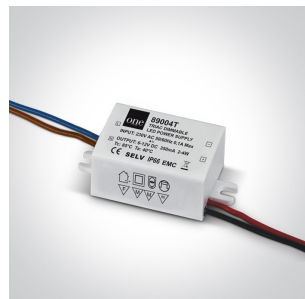

3W Recessed Trimless Dark Light LED spot with white ring and black reflector, IP20.

Requires 350mA driver.

Complies with standard EN60598-1 and any other specific standards.

Downloads

Dimensions

Must be ordered separately

89004

89004T

Physical Specification

Item Group

02 Recessed Spots Fixed LED

Family

The Trimless Mini Range Aluminium

Order Code

10103BTR/B/W

Colour

Black

Material

Aluminium

Shape

Circular

Height	61mm
Diameter	35mm
Cutout Hole Diameter	40mm
Recessed trimless ceiling	Yes
Depth Required	80mm
Indoor	Yes
Adjustable	No

Electrical Characteristics

Fitting

Input Type	Constant Current
Input Current	350mA
Safety Class	
Power(Watts)	3W
IP Rating	IP20
Light Source	LED built in
LED Type	COB
LED Brand	Bridgelux
Cable Length	40cm
F Mark	