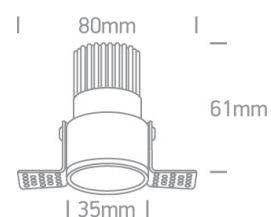

3W Recessed Trimless Dark Light LED spot with white ring and black reflector, IP20.

Requires 350mA driver.

Complies with standard EN60598-1 and any other specific standards.

Downloads

Dimensions

Must be ordered separately

89004

89004T

Physical Specification

Item Group

02 Recessed Spots Fixed LED

Family

The Trimless Mini Range Aluminium

Order Code

10103BTR/B/W

Colour

Black

Material

Aluminium

Shape

Circular

Height	61mm
Diameter	35mm
Cutout Hole Diameter	40mm
Recessed trimless ceiling	Yes
Depth Required	80mm
Indoor	Yes
Adjustable	No

Illumination Data

Colour Temperature	3000K
Lumen Output	240lm
Light Efficiency	80lm/W
CRI	90
Beam Angle	36°
Illumination Diagram	
Dark Light	Yes

Packing Info

Box Length	5,5cm
Box Width	5,5cm
Box Height	7cm
Pcs/Carton	100
Barcode	5291889058366
HS Code	9405409900