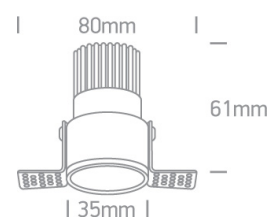

3W Recessed Trimless Dark Light LED spot with white ring and white reflector, IP20.

Requires 350mA driver.

Complies with standard EN60598-1 and any other specific standards.

Downloads

Dimensions

Must be ordered separately

89004

89004T

Physical Specification

Item Group

02 Recessed Spots Fixed LED

Family

The Trimless Mini Range Aluminium

Order Code

10103BTR/W/W

Colour

White

Material

Aluminium

Shape

Circular

Height	61mm
Diameter	35mm
Cutout Hole Diameter	40mm
Recessed trimless ceiling	Yes
Depth Required	80mm
Indoor	Yes
Adjustable	No

Illumination Data

Colour Temperature	3000K
Lumen Output	240lm
Light Efficiency	80lm/W
CRI	90
Beam Angle	36°
Illumination Diagram	
Dark Light	Yes

Packing Info

Box Length	5,5cm
Box Width	5,5cm
Box Height	7cm
Pcs/Carton	100
Barcode	5291889058359
HS Code	9405409900