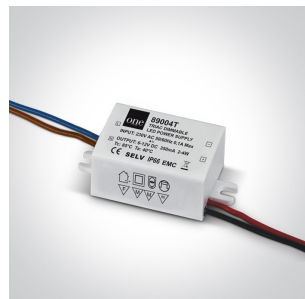

3W Recessed Trimless Dark Light LED spot with white ring and white reflector, IP20.

Requires 350mA driver.

Complies with standard EN60598-1 and any other specific standards.

Downloads

Dimensions

Must be ordered separately

89004

89004T

Physical Specification

Item Group

02 Recessed Spots Fixed LED

Family

The Trimless Mini Range Aluminium

Order Code

10103BTR/W/W

Colour

White

Material

Aluminium

Shape

Circular

Height	61mm
Diameter	35mm
Cutout Hole Diameter	40mm
Recessed trimless ceiling	Yes
Depth Required	80mm
Indoor	Yes
Adjustable	No

Electrical Characteristics

Fitting

Input Type	Constant Current
Input Current	350mA
Safety Class	
Power(Watts)	3W
IP Rating	IP20
Light Source	LED built in
LED Type	COB
LED Brand	Bridgelux
Cable Length	40cm
F Mark	