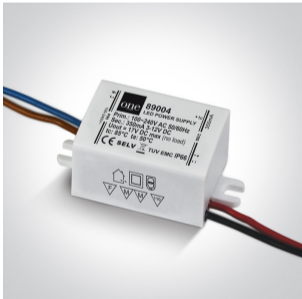

1W/3W Recessed Dark Light LED spot with removable head, IP20.

Requires 350mA/700mA driver.

Complies with standard EN60598-1 and any other specific standards.

Downloads

Dimensions

Must be ordered separately

89004

89004A

Physical Specification

Item Group

02 Recessed Spots Fixed LED

Family

The 1W/3W LED Dark Light Range

Order Code

10103DE/B/W

Colour

Black

Material

Aluminium

Shape

Circular

Height	40mm
Diameter	45mm
Cutout Hole Diameter	38mm
Recessed Ceiling	Yes
Depth Required	60mm
Indoor	Yes
Adjustable	No

Electrical Characteristics

Fitting

Input Type	Constant Current
Input Current	350mA/700mA
Safety Class	
Power(Watts)	1W/3W
IP Rating	IP20
Light Source	LED built in
LED Type	COB
LED Brand	Epistar
Cable Length	40cm
F Mark	