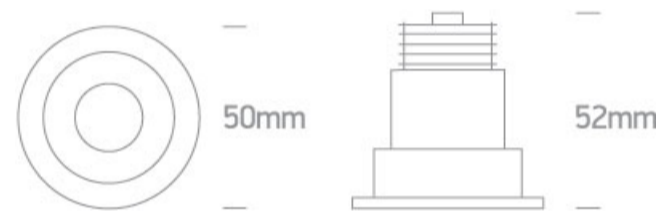

3W Recessed Dark Light LED spot IP20.

Requires 350mA driver.

Complies with standard EN60598-1 and any other specific standards.

Downloads

Dimensions

Gallery

Must be ordered separately

89004

Related items

89004T

Physical Specification

Item Group	02 Recessed Spots Fixed LED
Family	The 3W Dark Light Range
Order Code	10103E/B/BS/W
Colour	Black-Brass
Material	Aluminium
Shape	Circular
Height	52mm
Diameter	50mm
Cutout Hole Diameter	44mm
Recessed Ceiling	Yes
Depth Required	60mm
Indoor	Yes
Adjustable	No

Electrical Characteristics

Fitting	
Input Type	Constant Current
Input Current	350mA
Voltage	8,7V
Safety Class	III
Power(Watts)	3W
IP Rating	IP20
Light Source	LED built in

LED Type
LED Brand
Cable Length
F Mark