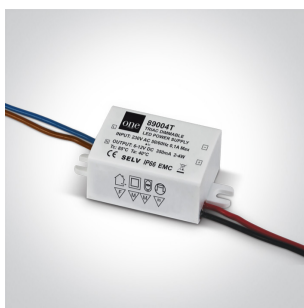

3W Recessed Dark Light LED spot IP20.

Requires 350mA driver.

Complies with standard EN60598-1 and any other specific standards.

Downloads

Dimensions

Gallery

Must be ordered separately

89004

Related items

89004T

Physical Specification

Item Group	02 Recessed Spots Fixed LED
Family	The 3W Dark Light Range
Order Code	10103E/B/BS/W
Colour	Black-Brass
Material	Aluminium
Shape	Circular
Height	52mm
Diameter	50mm
Cutout Hole Diameter	44mm
Recessed Ceiling	Yes
Depth Required	60mm
Indoor	Yes
Adjustable	No

Electrical Characteristics

Fitting	
Input Type	Constant Current
Input Current	350mA
Voltage	8,7V
Safety Class	III
Power(Watts)	3W
IP Rating	IP20
Light Source	LED built in

LED Type
LED Brand
Cable Length
F Mark