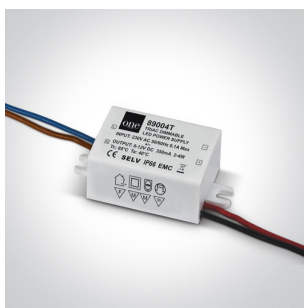

3W Recessed Dark Light LED spot IP20.

Requires 350mA driver.

Complies with standard EN60598-1 and any other specific standards.

Downloads

Dimensions

Gallery

Must be ordered separately

89004

Related items

89004T

Physical Specification

Item Group	02 Recessed Spots Fixed LED
Family	The 3W Dark Light Range
Order Code	10103E/B/B/W
Colour	Black
Material	Aluminium
Shape	Circular
Height	52mm
Diameter	50mm
Cutout Hole Diameter	44mm
Recessed Ceiling	Yes
Depth Required	60mm
Indoor	Yes
Adjustable	No

Electrical Characteristics

Fitting

Input Type	Constant Current
Input Current	350mA
Voltage	8,7V
Safety Class	III
Power(Watts)	3W
IP Rating	IP20
Light Source	LED built in

LED Type
LED Brand
Cable Length
F Mark