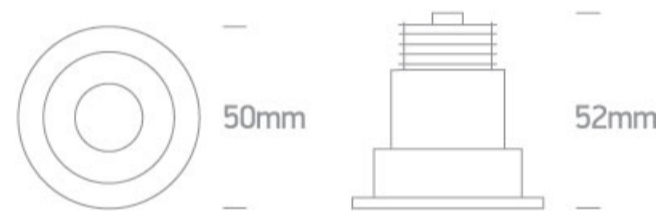

3W Recessed Dark Light LED spot IP20.

Requires 350mA driver.

Complies with standard EN60598-1 and any other specific standards.

Downloads

Dimensions

Gallery

Must be ordered separately

89004

Related items

89004T

Physical Specification

Item Group	02 Recessed Spots Fixed LED
Family	The 3W Dark Light Range
Order Code	10103E/B/B/W
Colour	Black
Material	Aluminium
Shape	Circular
Height	52mm
Diameter	50mm
Cutout Hole Diameter	44mm
Recessed Ceiling	Yes
Depth Required	60mm
Indoor	Yes
Adjustable	No

Electrical Characteristics

Fitting

Input Type	Constant Current
Input Current	350mA
Voltage	8,7V
Safety Class	III
Power(Watts)	3W
IP Rating	IP20
Light Source	LED built in

LED Type
LED Brand
Cable Length
F Mark