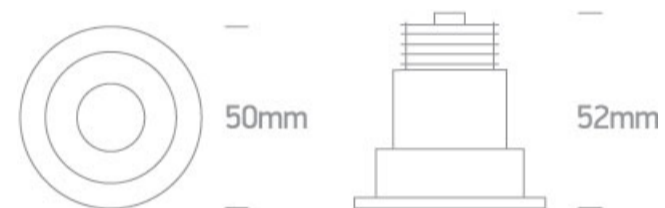

## Dimensions

## Physical Specification

Item Group	02 Recessed Spots Fixed LED
Family	The 3W Dark Light Range
Order Code	10103E/W/BS/W
Colour	White-Brass
Material	Aluminium
Shape	Circular
Height	52mm
Diameter	50mm
Cutout Hole Diameter	44mm
Recessed Ceiling	Yes
Depth Required	60mm
Indoor	Yes
Adjustable	No