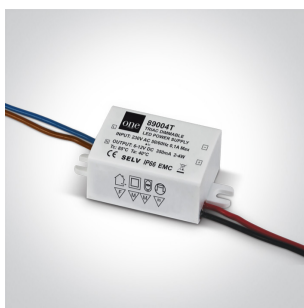

Related items

89004T

Physical Specification

Item Group	02 Recessed Spots Fixed LED
Family	The 3W Dark Light Range
Order Code	10103E/W/BS/W
Colour	White-Brass
Material	Aluminium
Shape	Circular
Height	52mm
Diameter	50mm
Cutout Hole Diameter	44mm
Recessed Ceiling	Yes
Depth Required	60mm
Indoor	Yes
Adjustable	No

Electrical Characteristics

Fitting	
Input Type	Constant Current
Input Current	350mA
Voltage	8,7V
Safety Class	III
Power(Watts)	3W
IP Rating	IP20
Light Source	LED built in