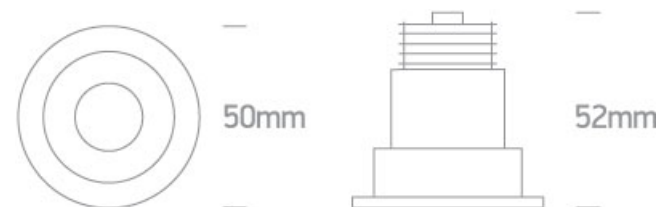

3W Recessed Dark Light LED spot IP20.

Requires 350mA driver.

Complies with standard EN60598-1 and any other specific standards.

Downloads

Dimensions

Gallery

Must be ordered separately

89004

Related items

89004T

Physical Specification

Item Group	02 Recessed Spots Fixed LED
Family	The 3W Dark Light Range
Order Code	10103E/W/B/W
Colour	White-Black
Material	Aluminium
Shape	Circular
Height	52mm
Diameter	50mm
Cutout Hole Diameter	44mm
Recessed Ceiling	Yes
Depth Required	60mm
Indoor	Yes
Adjustable	No

Electrical Characteristics

Fitting	
Input Type	Constant Current
Input Current	350mA
Voltage	8,7V
Safety Class	III
Power(Watts)	3W
IP Rating	IP20
Light Source	LED built in

LED Type
LED Brand
Cable Length
F Mark