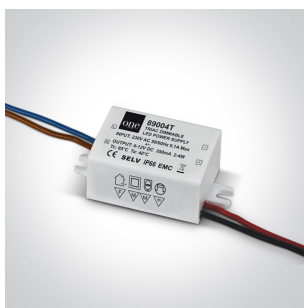

3W Recessed Dark Light LED spot IP20.

Requires 350mA driver.

Complies with standard EN60598-1 and any other specific standards.

Downloads

Dimensions

Gallery

Must be ordered separately

89004

Related items

89004T

Physical Specification

Item Group	02 Recessed Spots Fixed LED
Family	The 3W Dark Light Range
Order Code	10103E/W/B/W
Colour	White-Black
Material	Aluminium
Shape	Circular
Height	52mm
Diameter	50mm
Cutout Hole Diameter	44mm
Recessed Ceiling	Yes
Depth Required	60mm
Indoor	Yes
Adjustable	No

Electrical Characteristics

Fitting	
Input Type	Constant Current
Input Current	350mA
Voltage	8,7V
Safety Class	III
Power(Watts)	3W
IP Rating	IP20
Light Source	LED built in

LED Type
LED Brand
Cable Length
F Mark